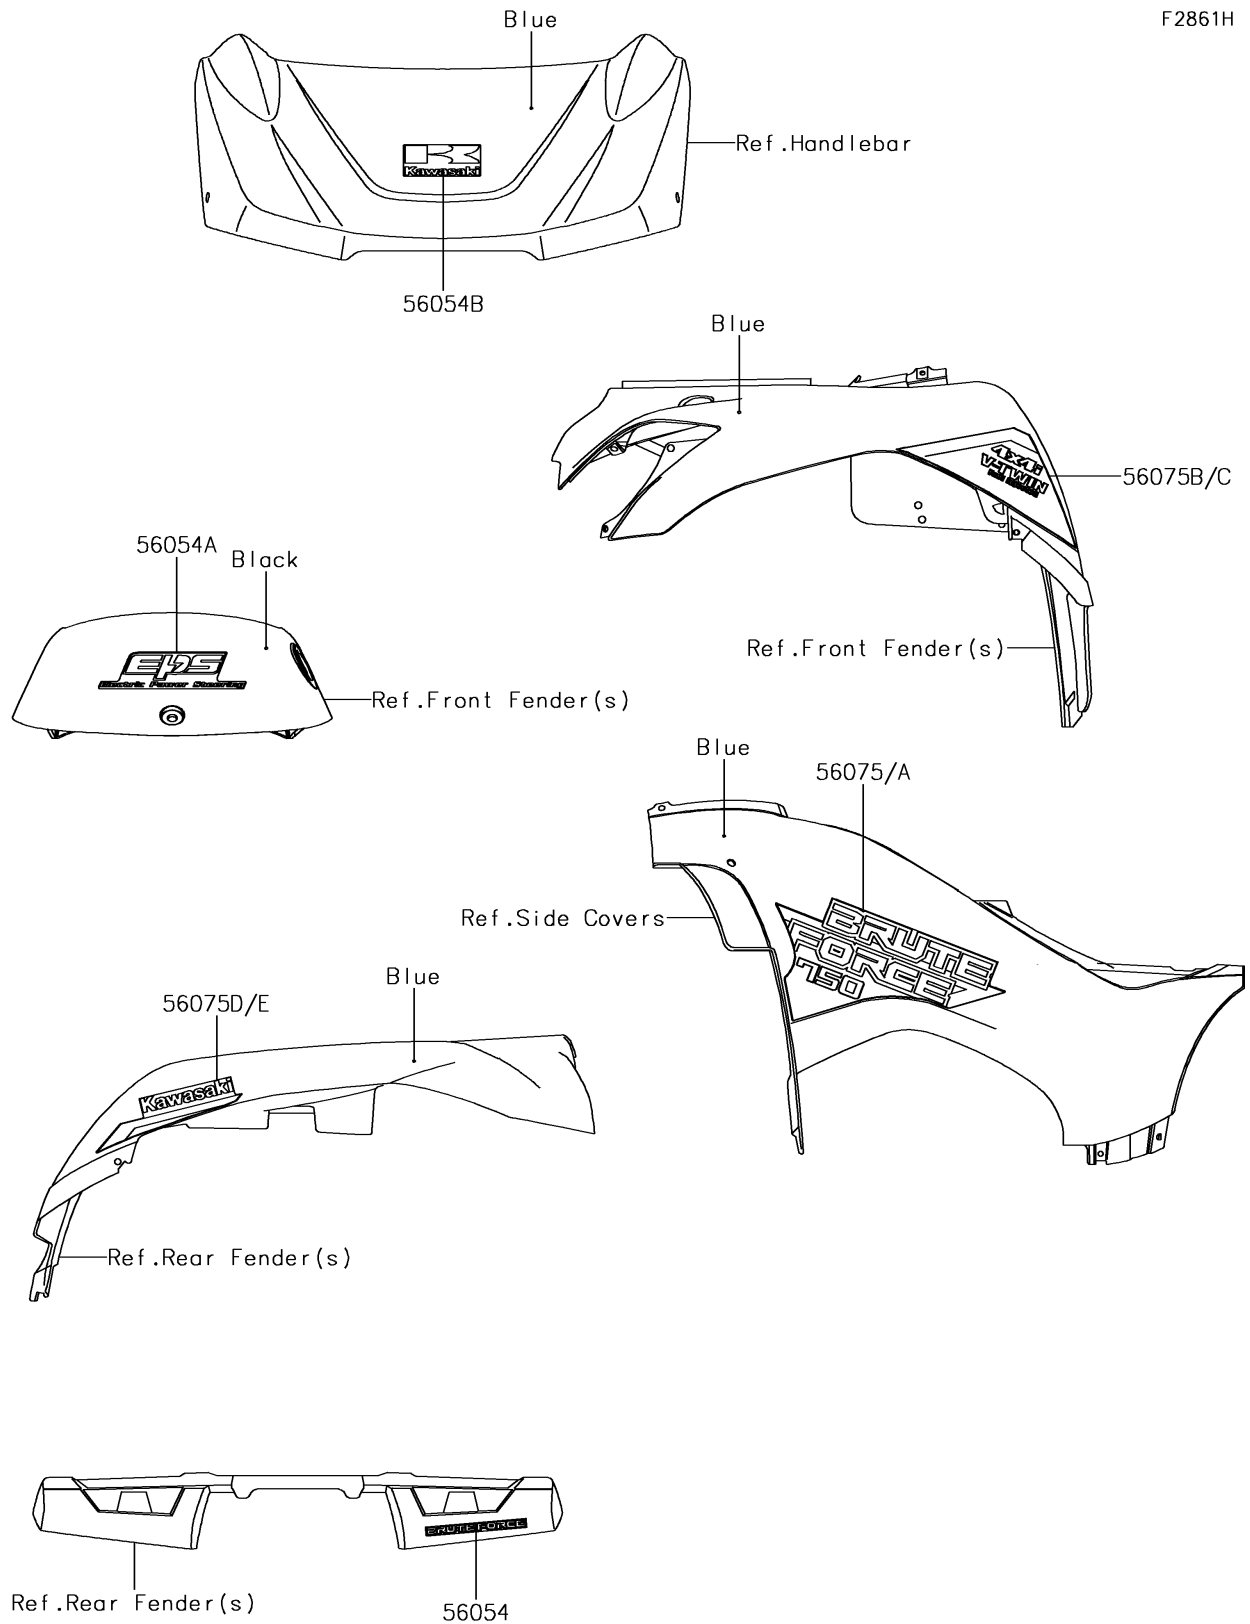

2019 BRUTE FORCE® 750 4x4i EPS

PARTS DIAGRAM

Decals(Blue)(GKF)

2019 BRUTE FORCE® 750 4x4i EPS

PARTS LIST

Decals(Blue)(GKF)

ITEM NAME

PART NUMBER

QUANTITY
