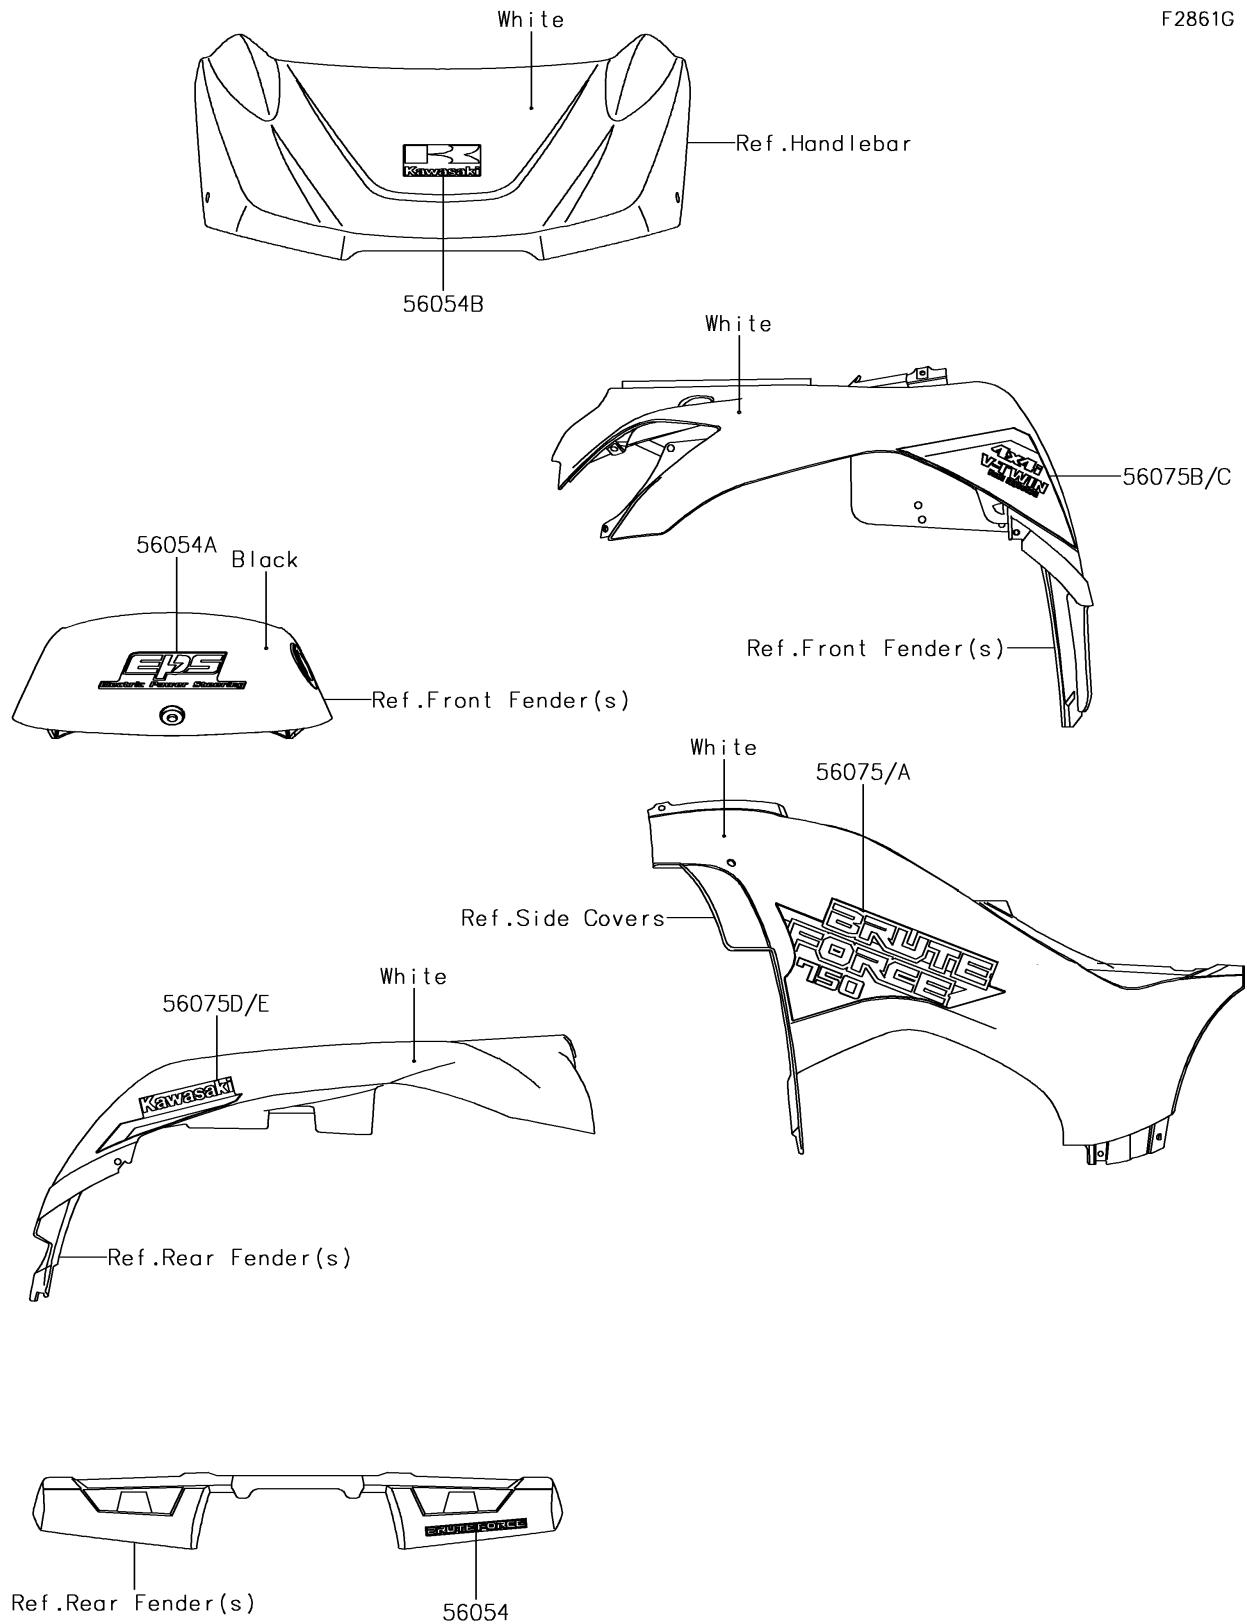

2019 BRUTE FORCE® 750 4x4i EPS

PARTS DIAGRAM

Decals(White)(GKF)

F2861G

2019 BRUTE FORCE® 750 4x4i EPS

PARTS LIST

Decals(White)(GKF)

ITEM NAME	PART NUMBER	QUANTITY
-----------	-------------	----------
