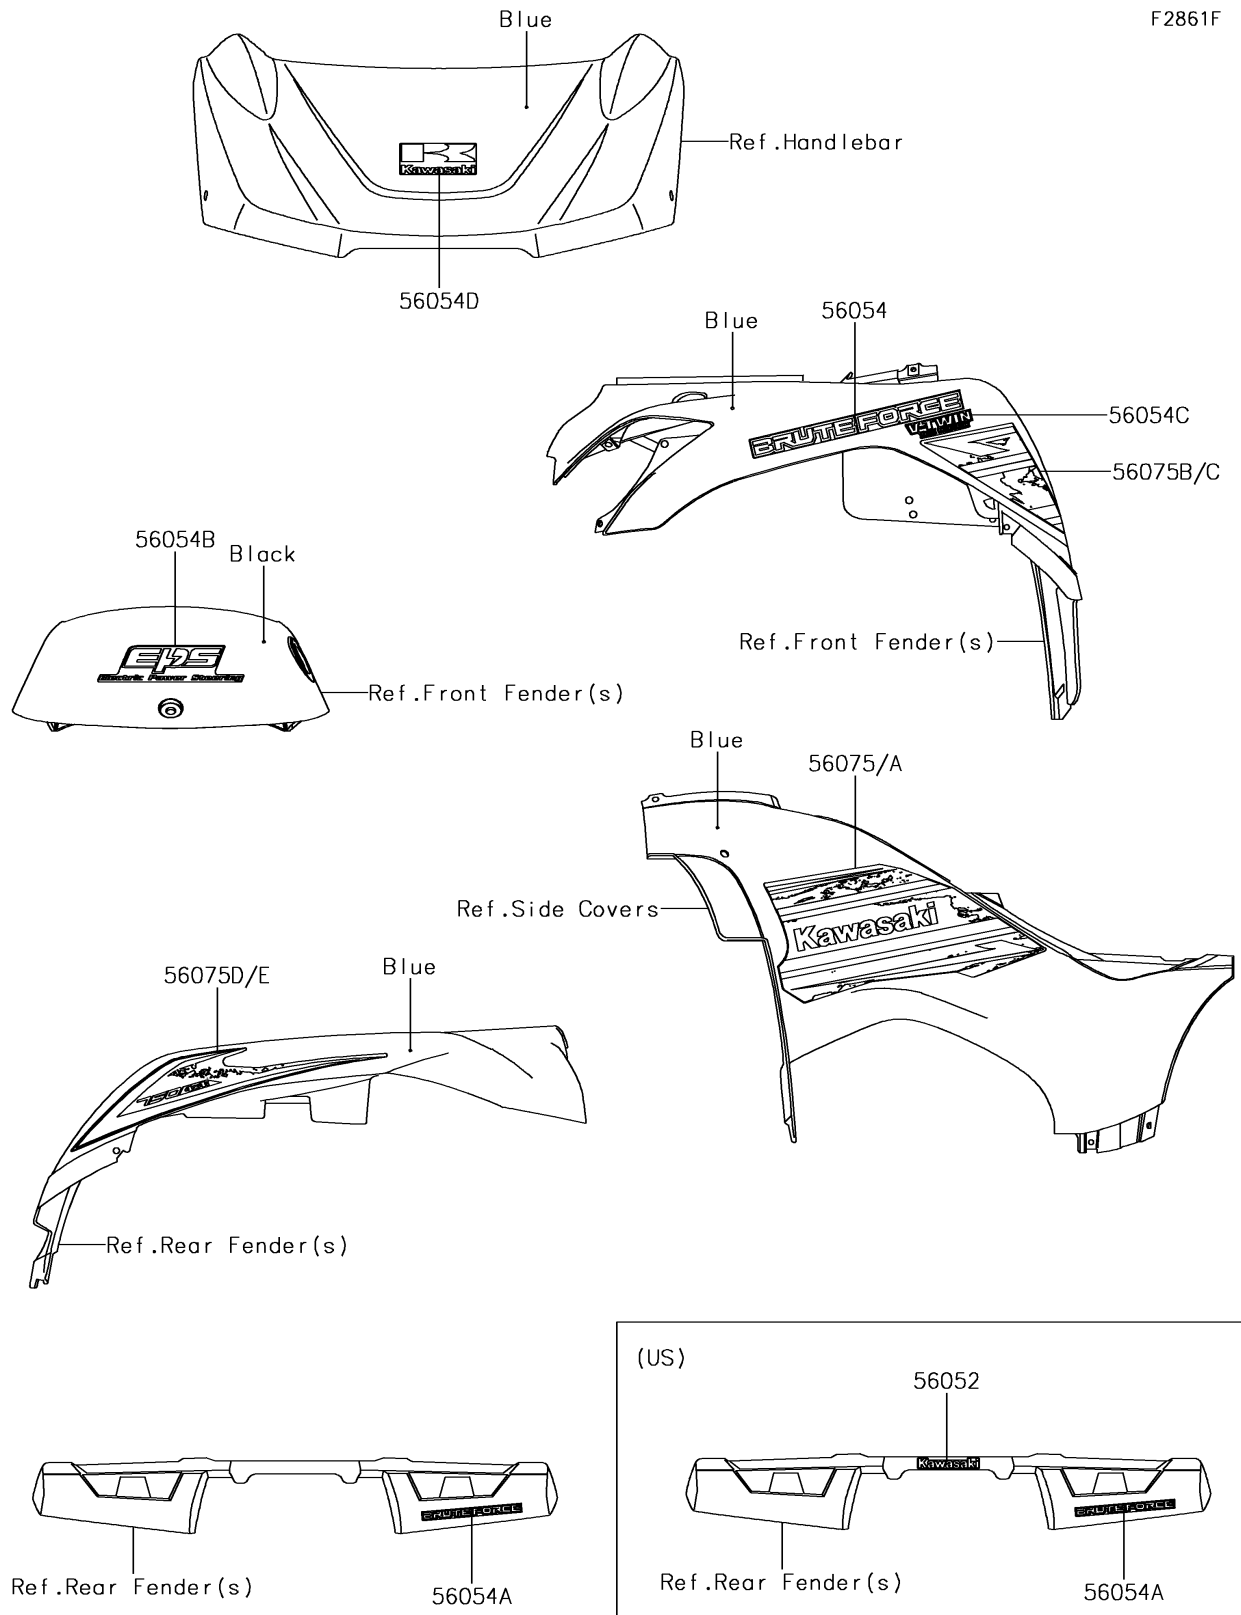

2018 BRUTE FORCE® 750 4x4i EPS

PARTS DIAGRAM

Decals(Blue)(GJF)

F2861F

2018 BRUTE FORCE® 750 4x4i EPS

PARTS LIST

Decals(Blue)(GJF)

ITEM NAME	PART NUMBER	QUANTITY
-----------	-------------	----------
