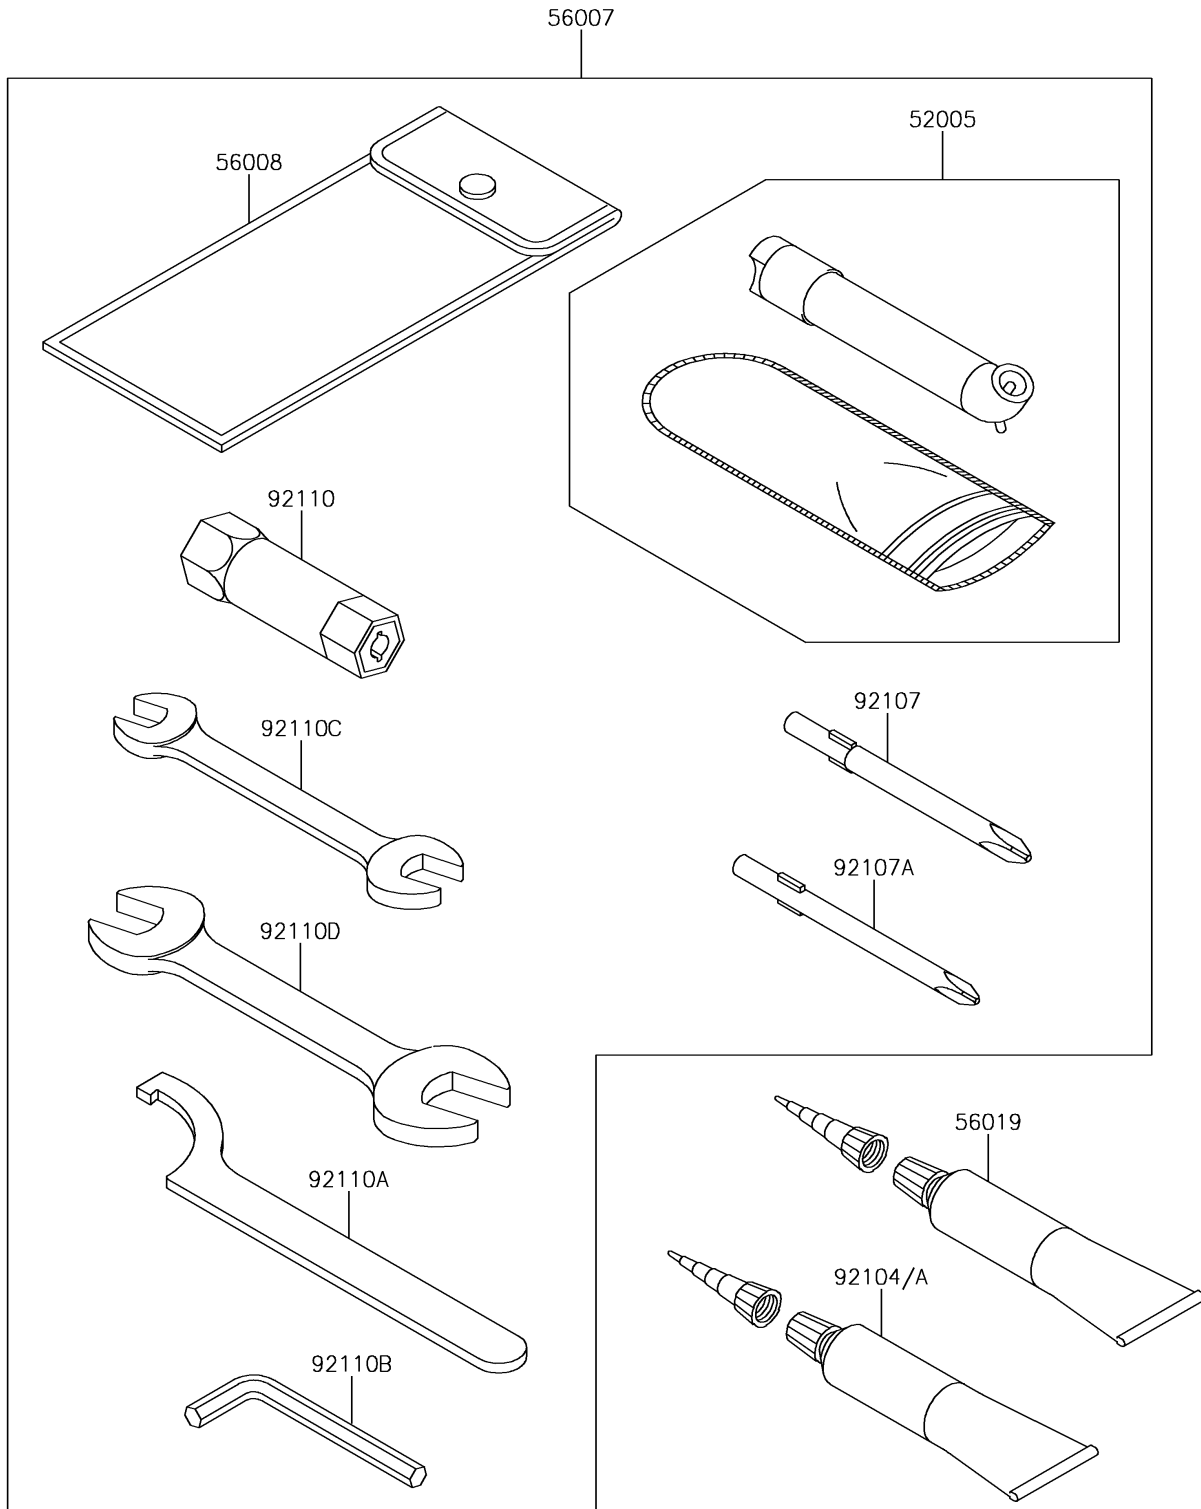

2017 BRUTE FORCE® 750 4x4i EPS

PARTS DIAGRAM

Owner's Tools

F2810

2017 BRUTE FORCE® 750 4x4i EPS

PARTS LIST

Owner's Tools

ITEM NAME	PART NUMBER	QUANTITY
GAUGE,AIR (Ref # 52005)	52005-1082	1
TOOL-KIT (Ref # 56007)	56007-0014	1
BAG,TOOL (Ref # 56008)	56008-1007	1
GASKET-LIQUID,TB1211,WHITE (Ref # 56019)	56019-120	1
GASKET-LIQUID,TB1211F,CLEAR (Ref # 92104)	92104-0004	1
GASKET-LIQUID,TB1216,GRAY (Ref # 92104A)	92104-1063	1
TOOL-DRIVER,#3PHILLIPS (Ref # 92107)	92107-005	1
TOOL-DRIVER,#2PHILLIPS (Ref # 92107A)	92107-1053	1
TOOL-WRENCH,BOX,16MM (Ref # 92110)	92110-1116	1
TOOL-WRENCH,HOOK (Ref # 92110A)	92110-1129	1
TOOL-WRENCH,ALLEN,3MM (Ref # 92110B)	92110-1140	1
TOOL-WRENCH,OPEN END,10X12 (Ref # 92110C)	92110-1152	1
TOOL-WRENCH,OPEN END,14X17 (Ref # 92110D)	92110-1153	1