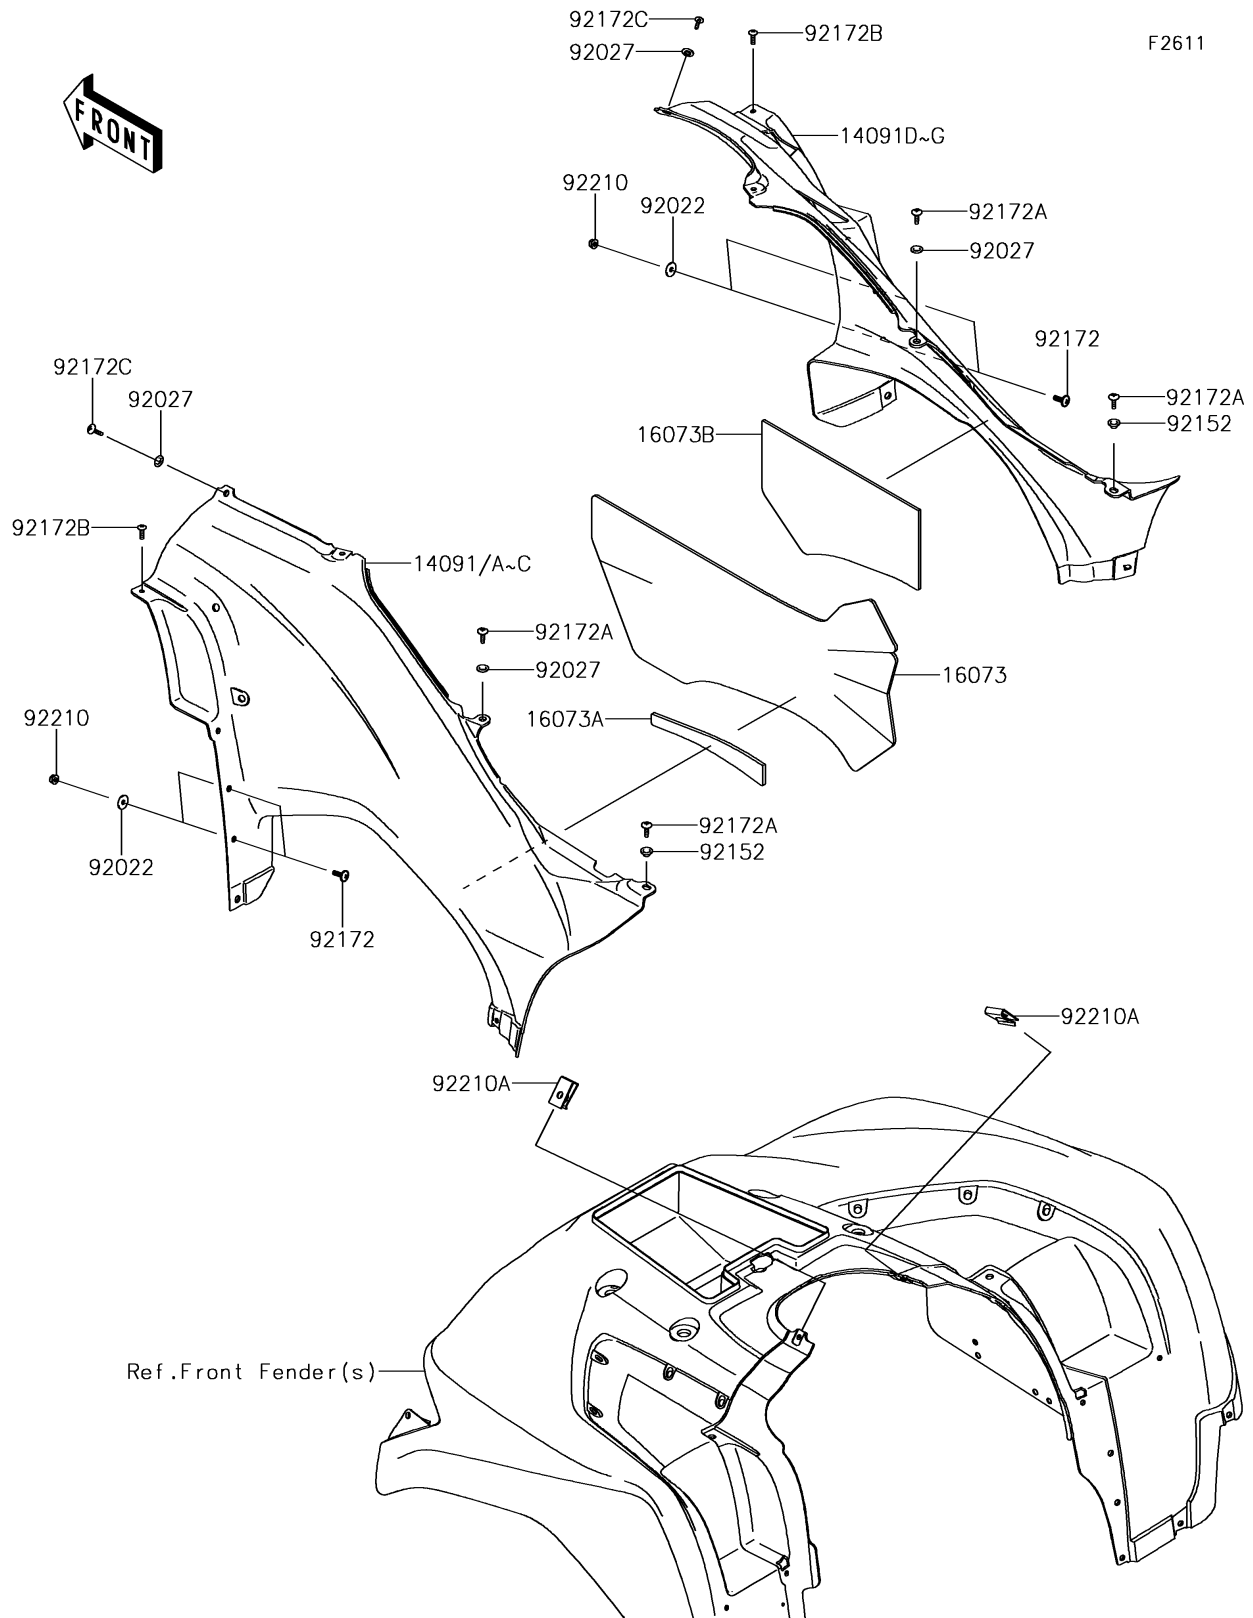

2018 BRUTE FORCE® 750 4x4i EPS

PARTS DIAGRAM

Side Covers

2018 BRUTE FORCE® 750 4x4i EPS

Kawasaki
Let the Good Times Roll®

PARTS LIST

Side Covers

| ITEM NAME | PART NUMBER | QUANTITY |
|-----------|-------------|----------|
|-----------|-------------|----------|
