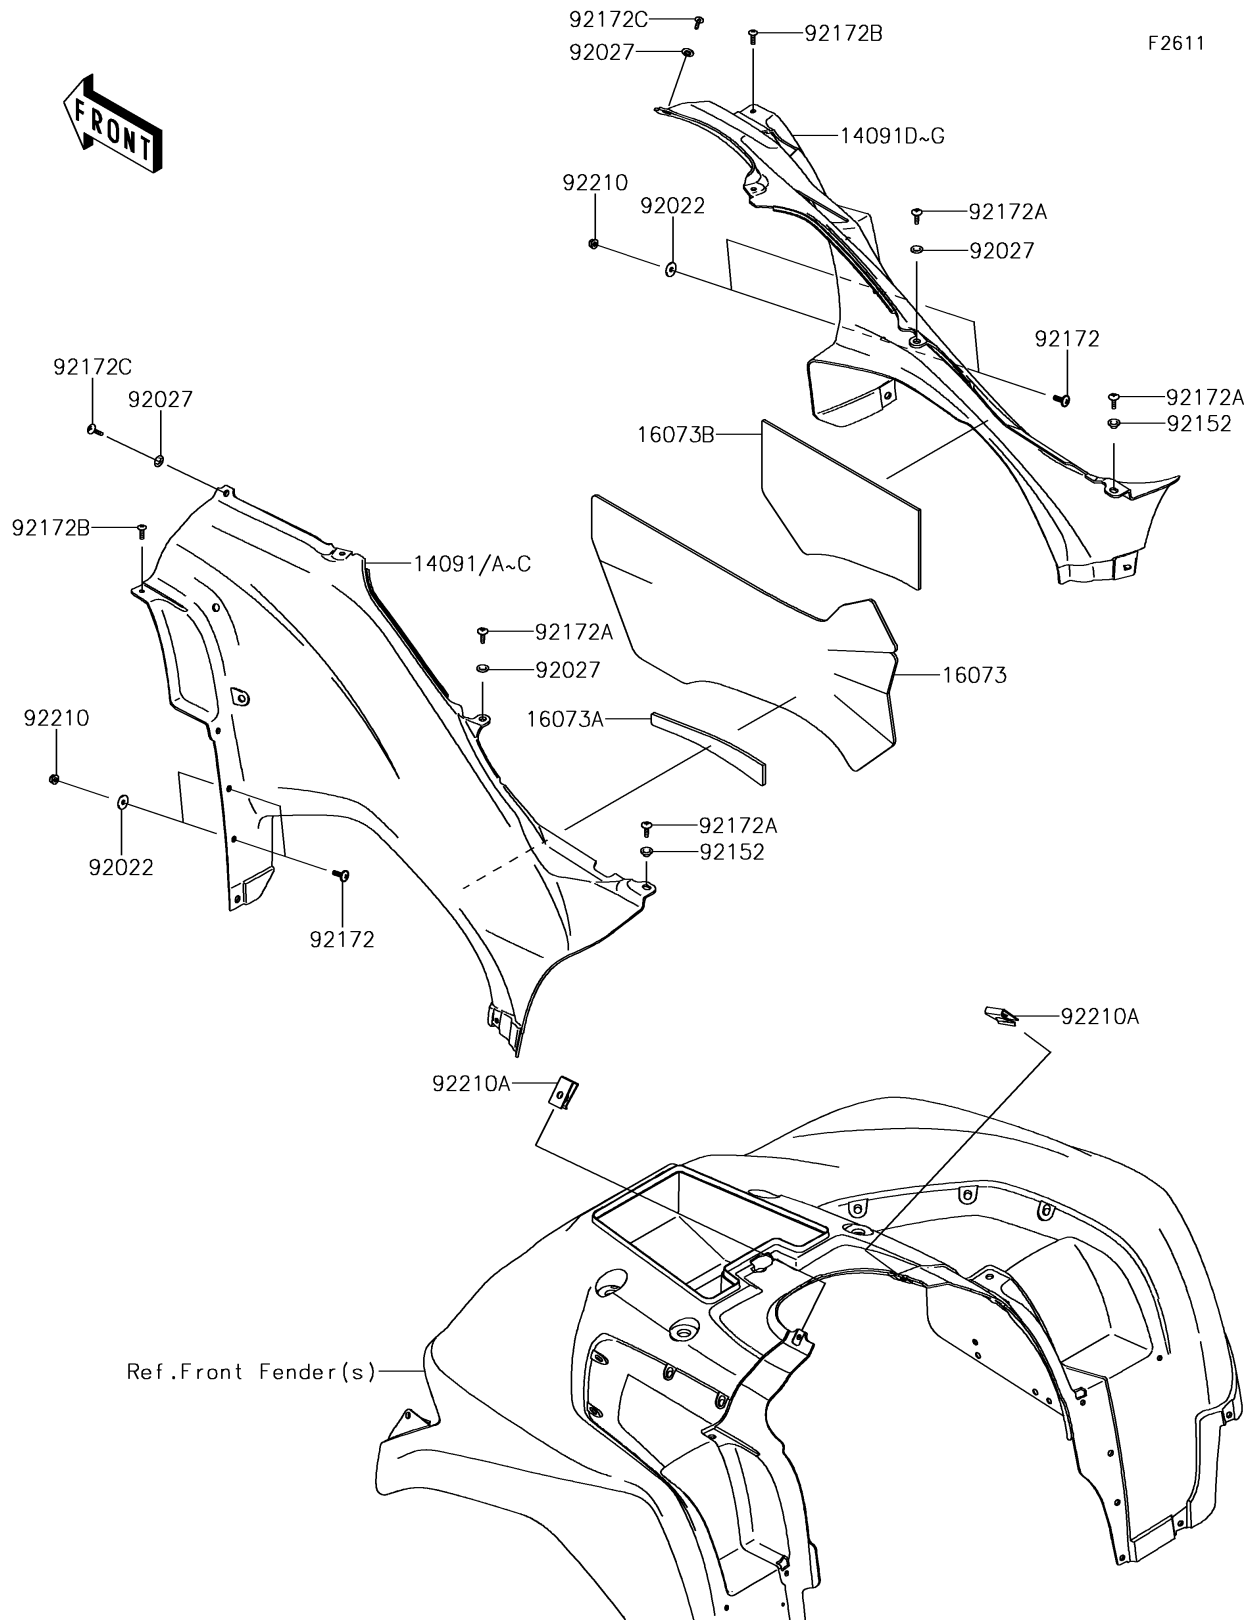

2016 BRUTE FORCE® 750 4x4i EPS

PARTS DIAGRAM

Side Covers

2016 BRUTE FORCE® 750 4x4i EPS

PARTS LIST

Side Covers

ITEM NAME	PART NUMBER	QUANTITY
-----------	-------------	----------
