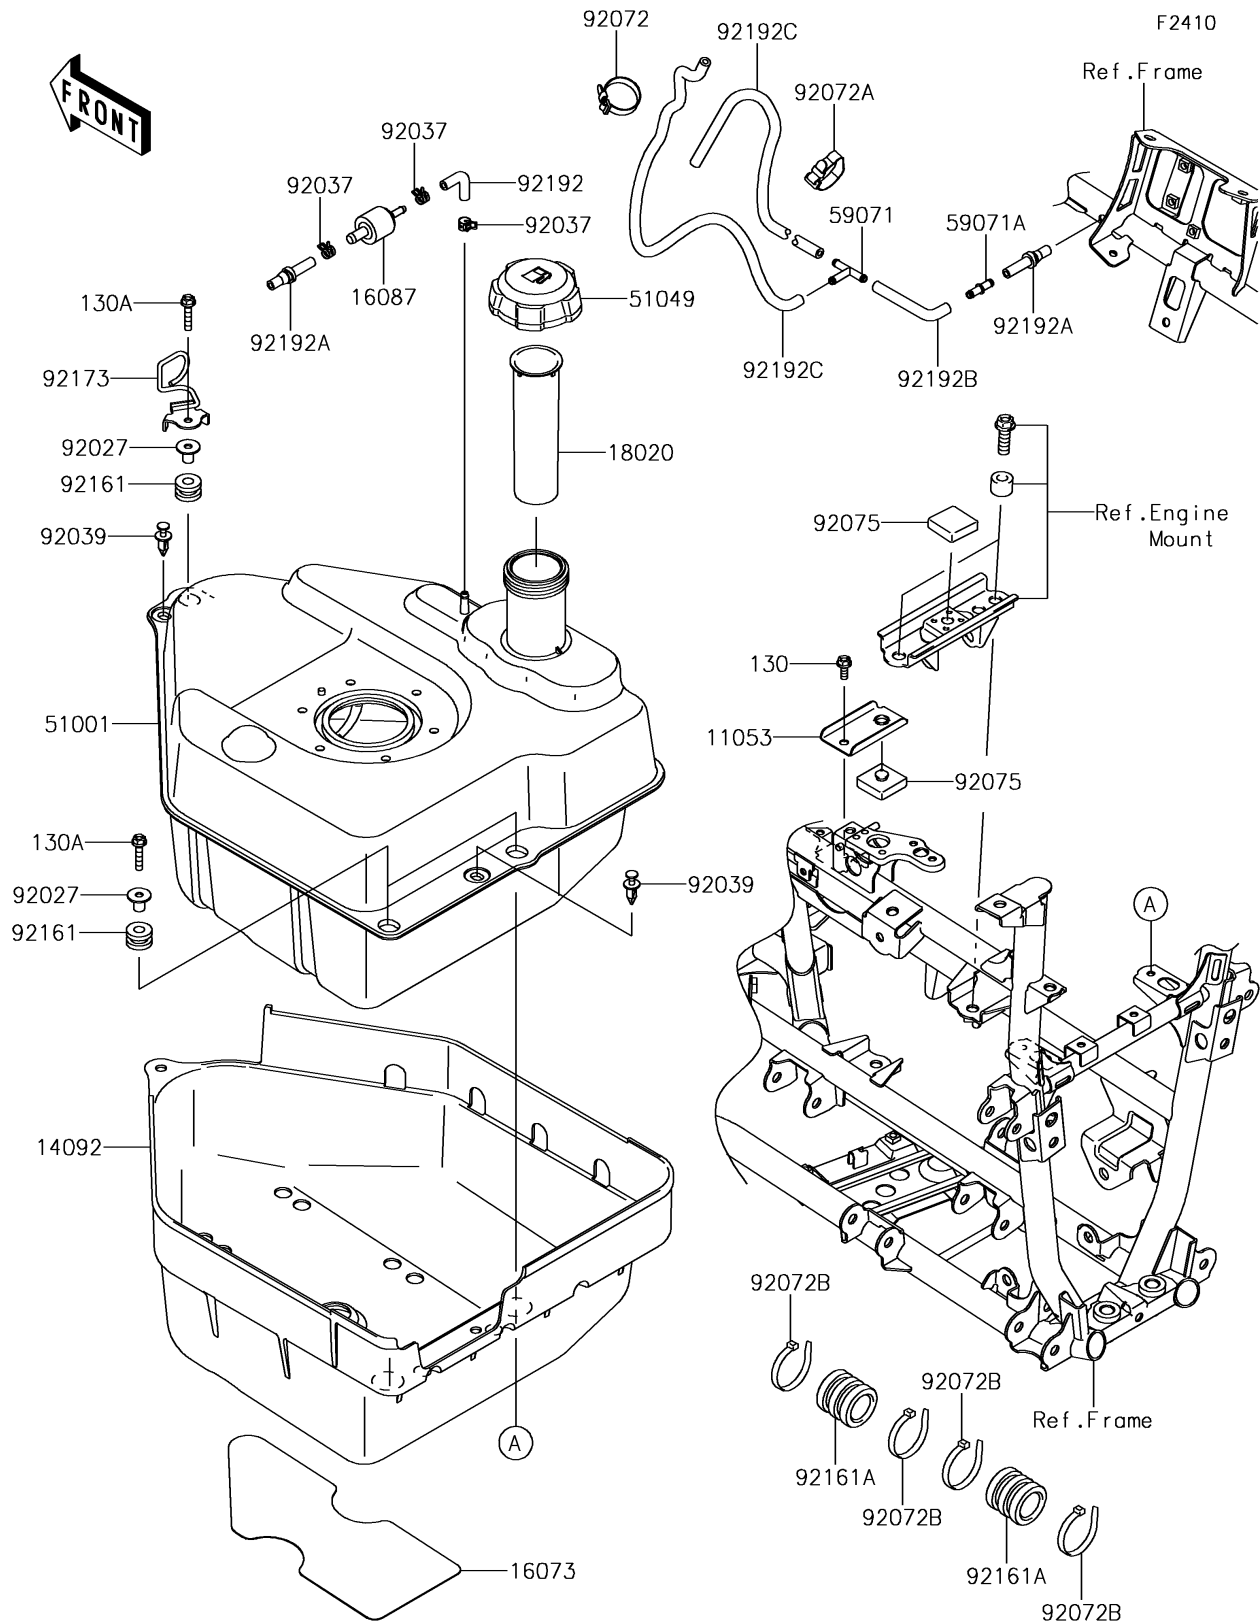

2018 BRUTE FORCE® 750 4x4i EPS

PARTS DIAGRAM

Fuel Tank

2018 BRUTE FORCE® 750 4x4i EPS

PARTS LIST

Fuel Tank

ITEM NAME	PART NUMBER	QUANTITY
-----------	-------------	----------
