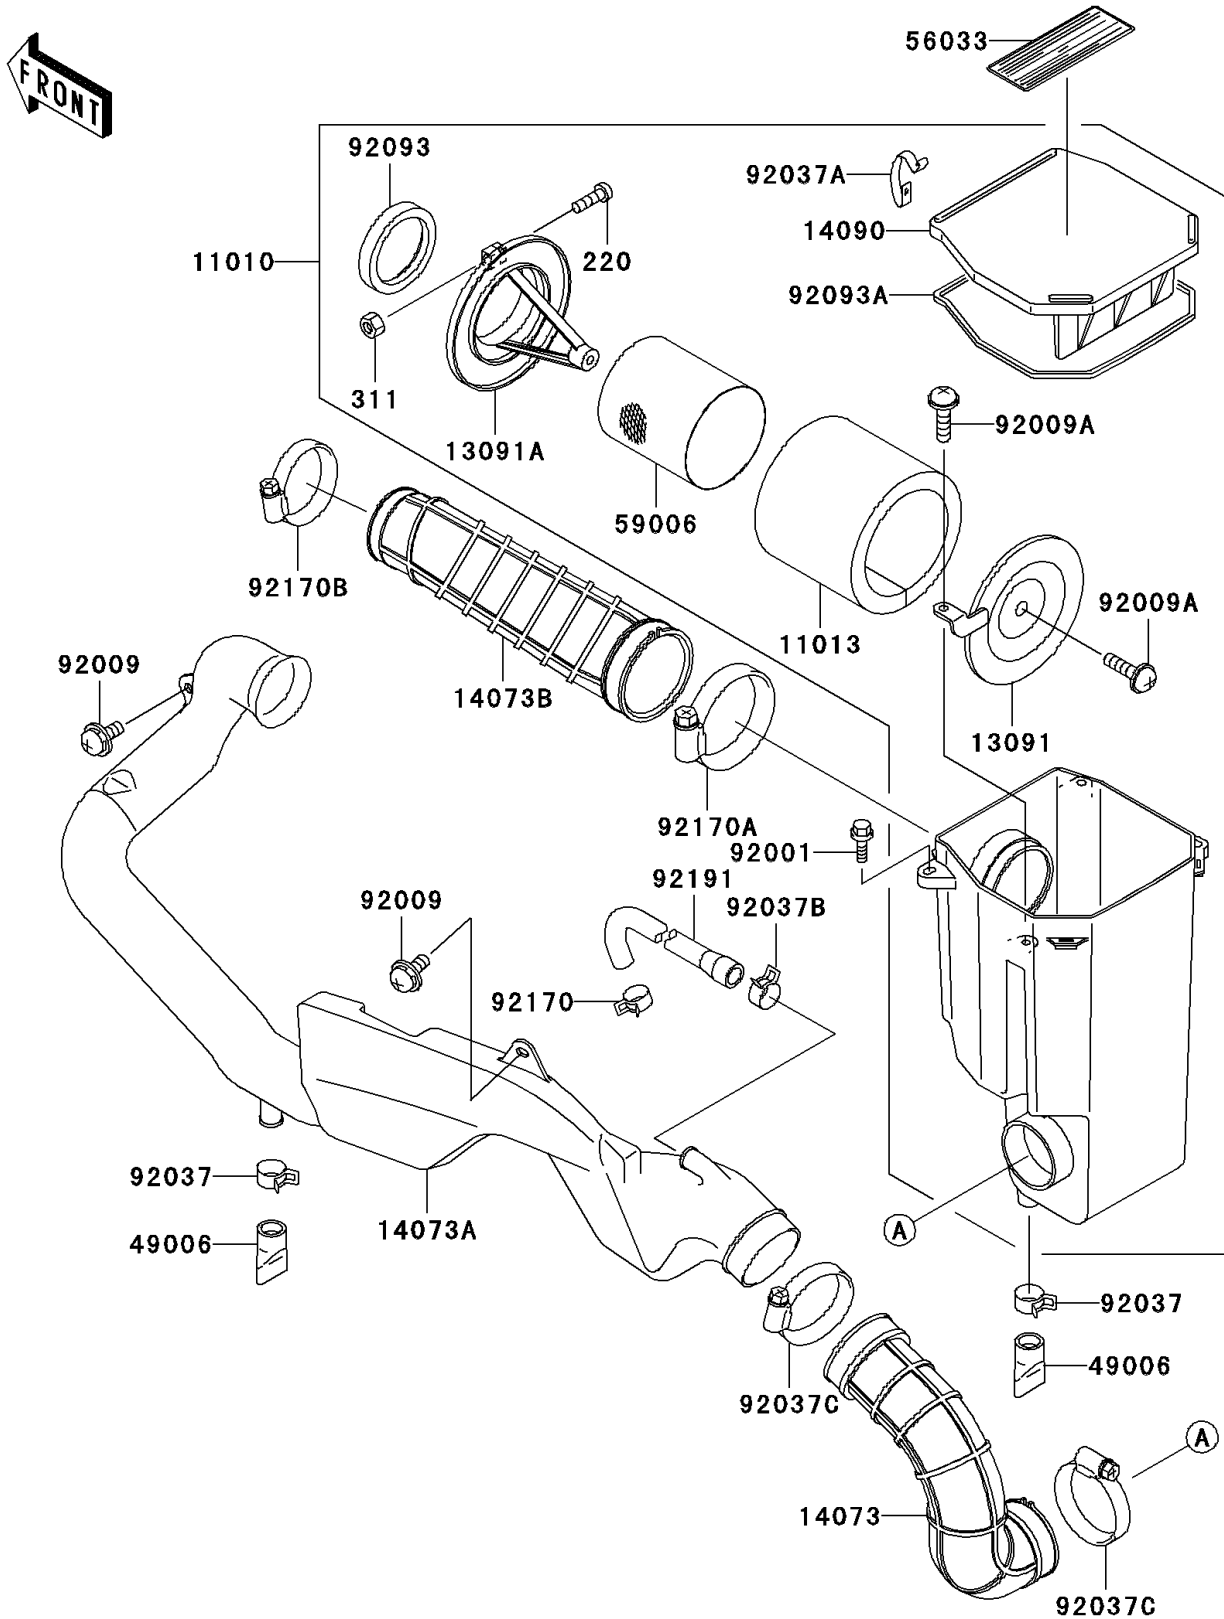

2002 Prairie 300

PARTS DIAGRAM

Air Cleaner

E1130

2002 Prairie 300

PARTS LIST

Air Cleaner

ITEM NAME

PART NUMBER

QUANTITY
