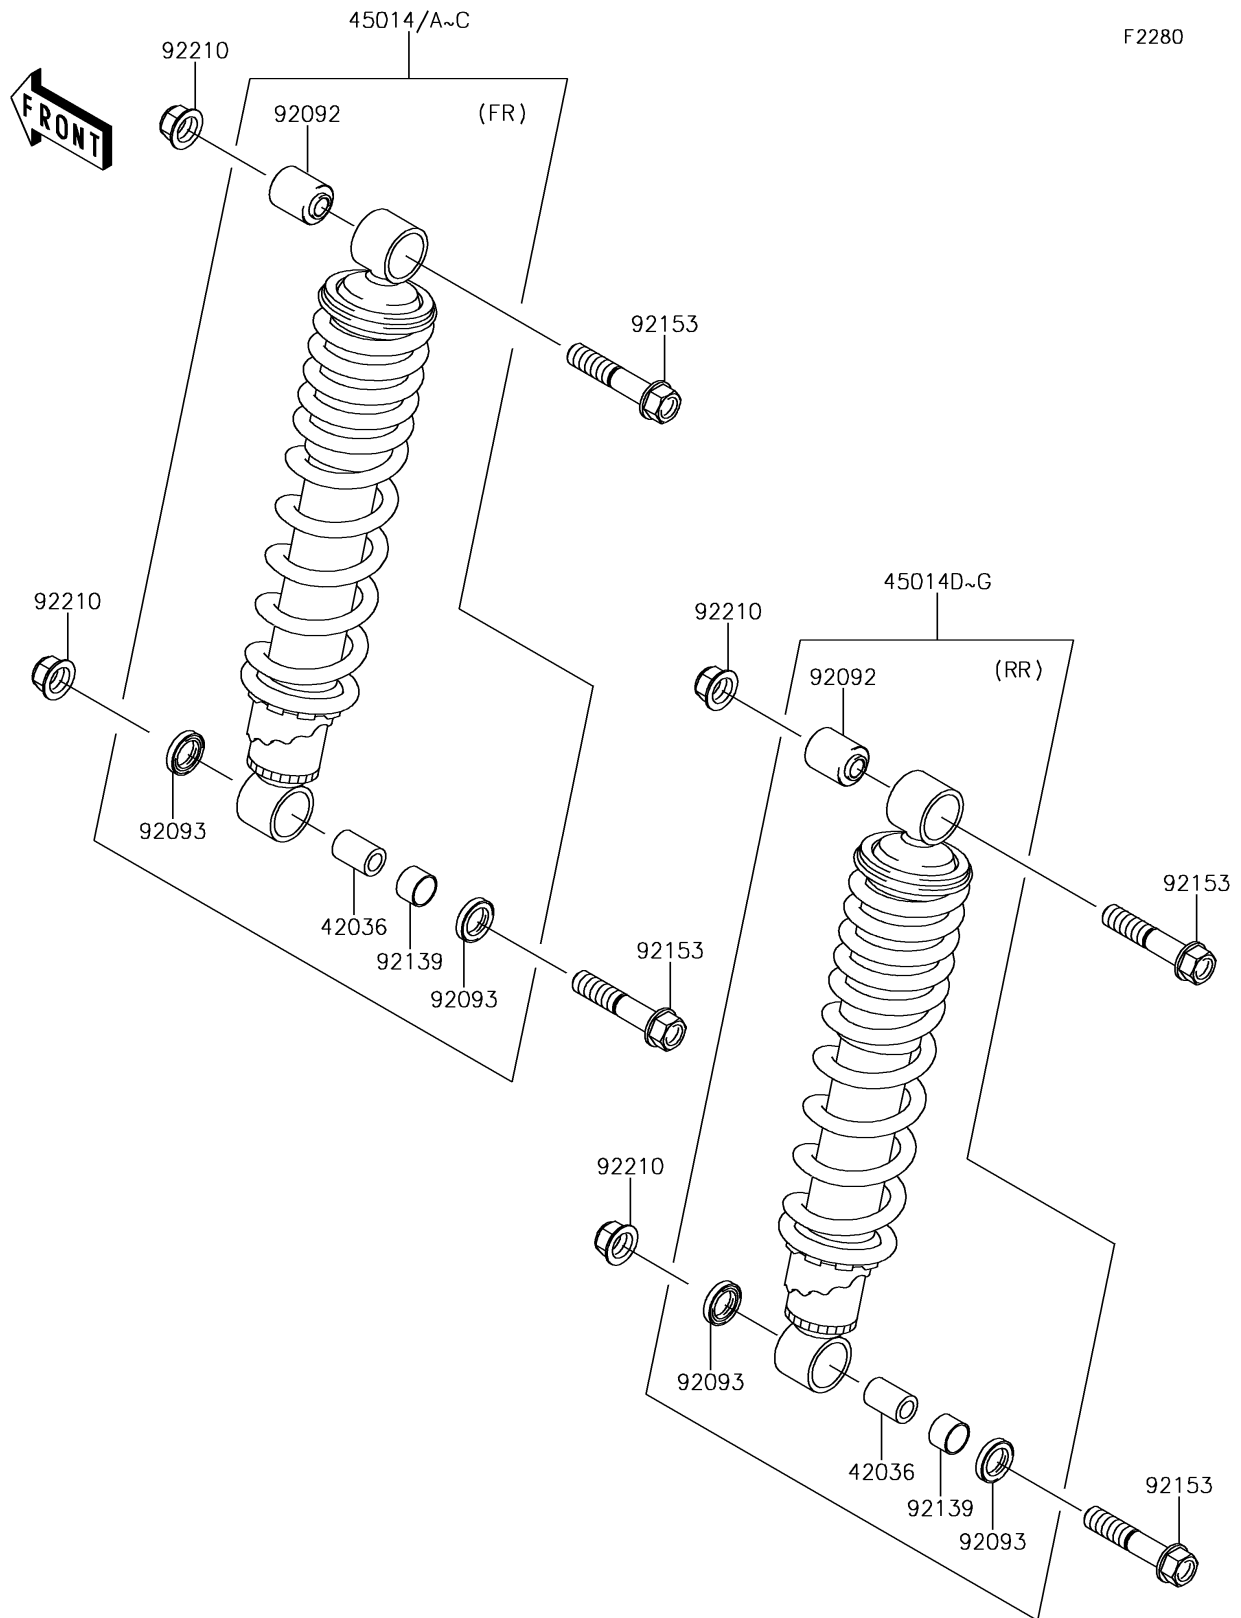

2016 BRUTE FORCE® 750 4x4i EPS

PARTS DIAGRAM

Shock Absorber(s)

2016 BRUTE FORCE® 750 4x4i EPS

Kawasaki
Let the Good Times Roll®

PARTS LIST

Shock Absorber(s)

ITEM NAME	PART NUMBER	QUANTITY
SLEEVE (Ref # 42036)	42036-0018	4
SHOCKABSORBER,FR,C.L.GREEN (Ref # 45014B)	45014-0375-46W	2
SHOCKABSORBER,RR,C.L.GREEN (Ref # 45014F)	45014-0447-46W	2
BUSHING-RUBBER (Ref # 92092)	92092-0007	4
SEAL (Ref # 92093)	92093-0033	8
BUSHING (Ref # 92139)	92139-0084	4
BOLT,FLANGED,10X50 (Ref # 92153)	92153-1139	8
NUT,LOCK,FLANGED,10MM (Ref # 92210)	92210-0276	8