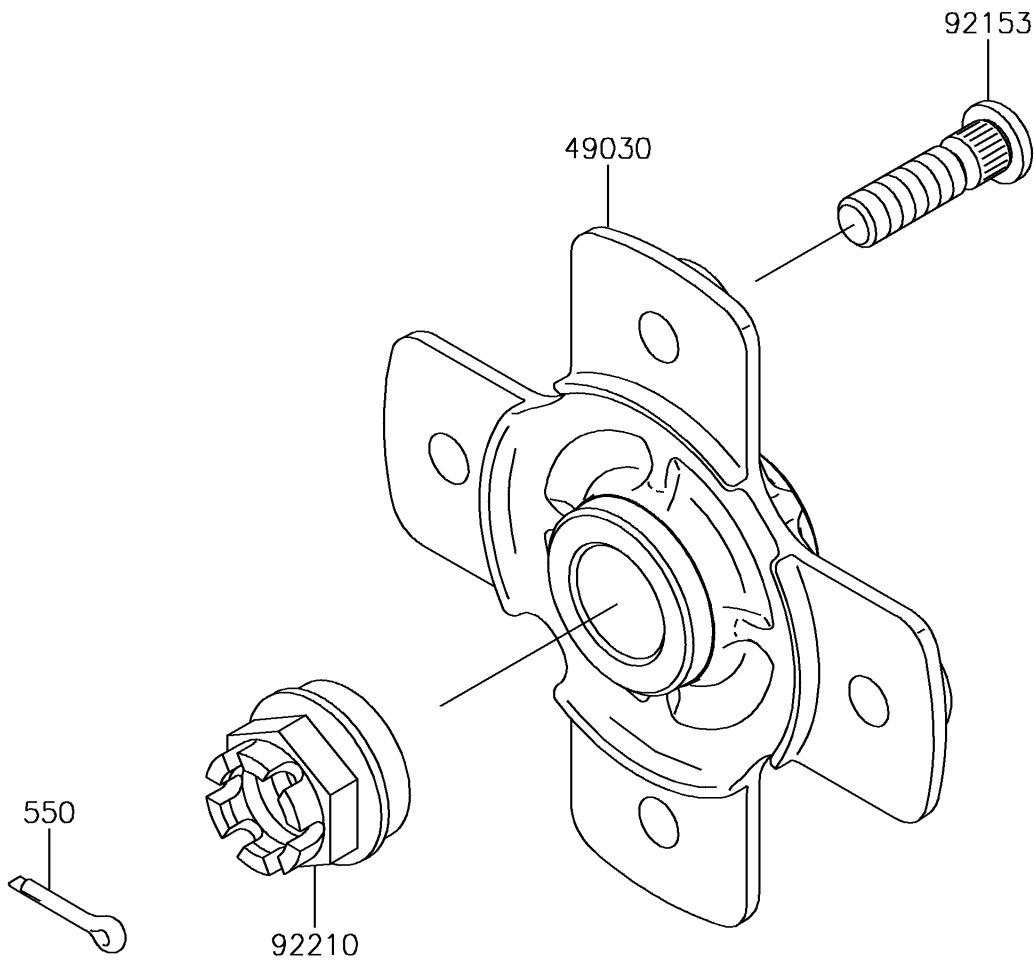

2016 BRUTE FORCE® 750 4x4i EPS

Kawasaki
Let the Good Times Roll®

PARTS DIAGRAM

Rear Hub

F2240

2016 BRUTE FORCE® 750 4x4i EPS

PARTS LIST

Rear Hub

ITEM NAME	PART NUMBER	QUANTITY
HUB,RR (Ref # 49030)	49030-0034	2
PIN-COTTER,4.0X25 (Ref # 550)	550AA4025	2
BOLT,10X36.5 (Ref # 92153)	92153-0890	8
NUT,CASTLE,20MM (Ref # 92210)	92210-1381	2