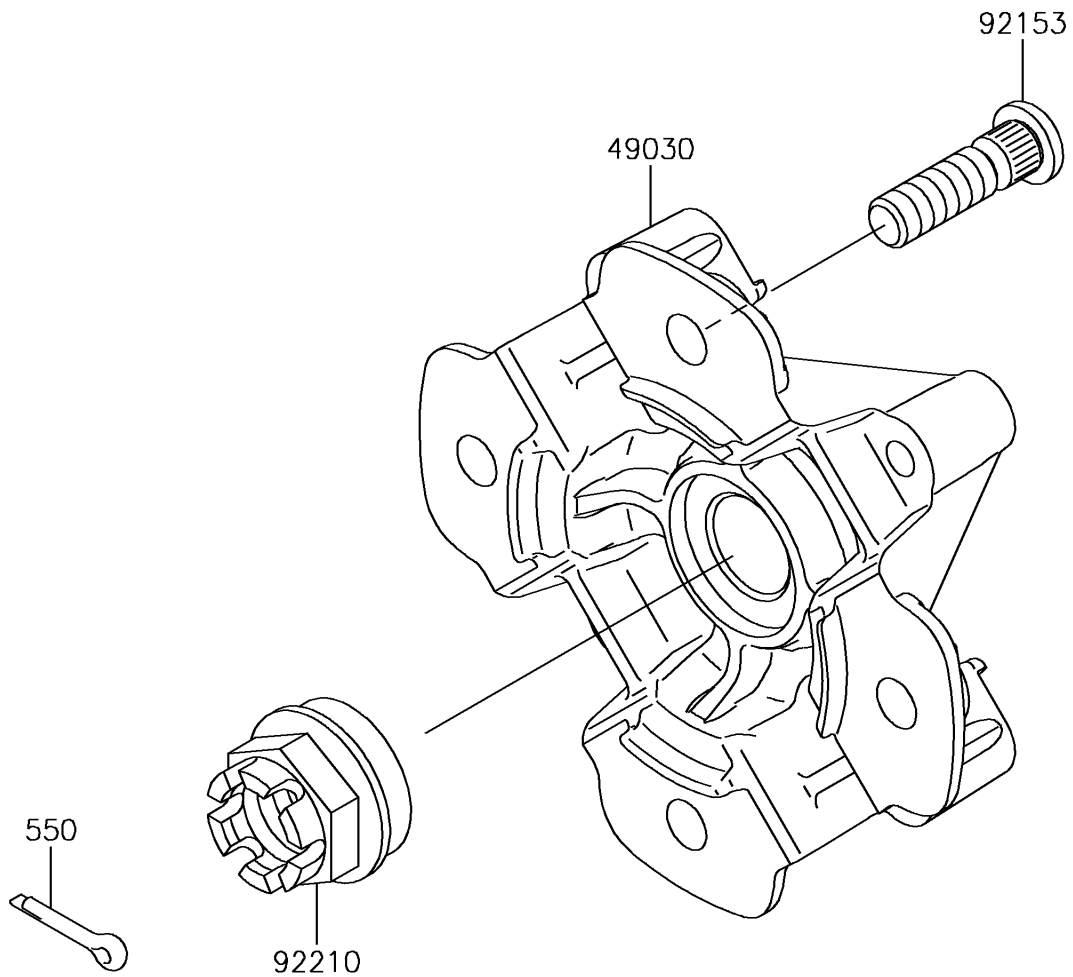

2015 BRUTE FORCE® 750 4x4i EPS

Kawasaki
Let the Good Times Roll®

PARTS DIAGRAM

Front Hub

F2230

2015 BRUTE FORCE® 750 4x4i EPS

PARTS LIST

Front Hub

ITEM NAME	PART NUMBER	QUANTITY
-----------	-------------	----------
