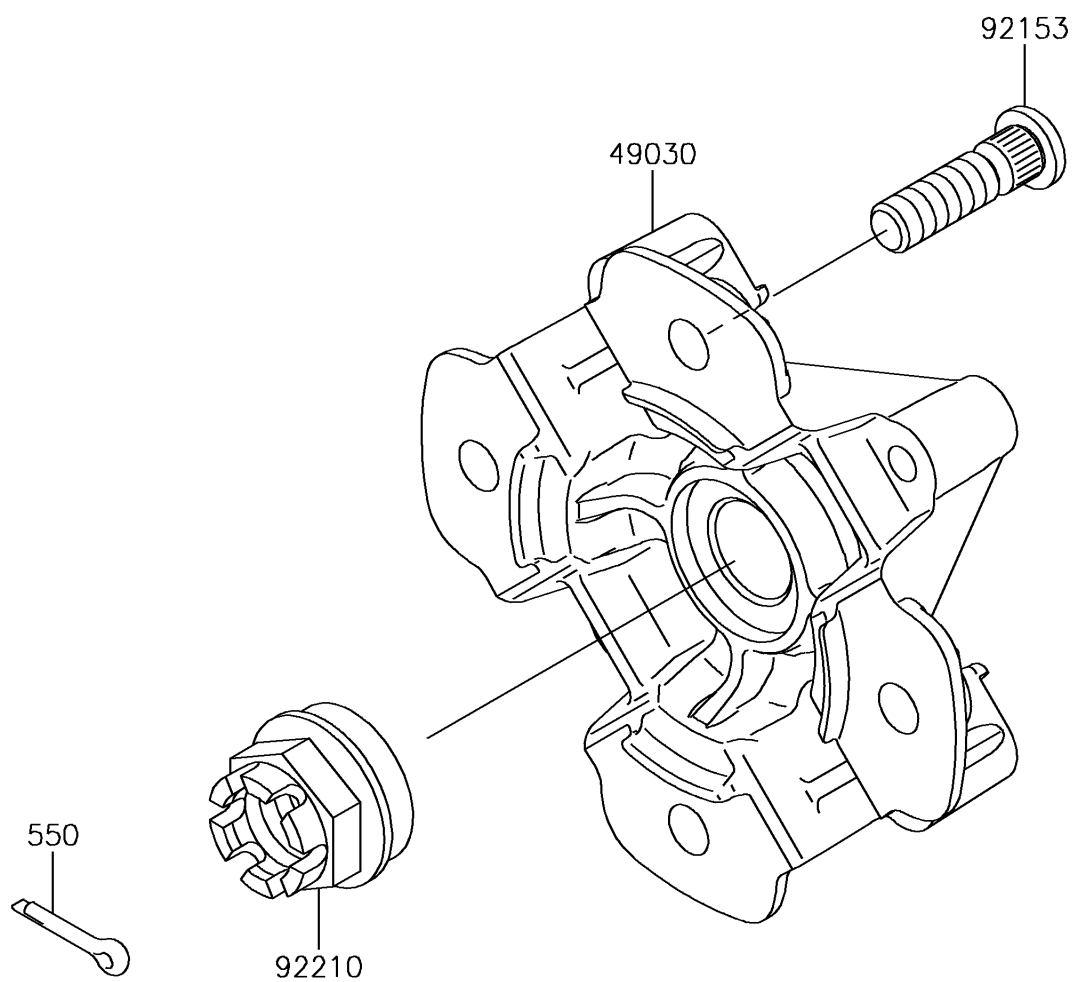

2019 BRUTE FORCE® 750 4x4i EPS

Kawasaki
Let the Good Times Roll®

PARTS DIAGRAM

Front Hub

F2230

2019 BRUTE FORCE® 750 4x4i EPS

PARTS LIST

Front Hub

ITEM NAME	PART NUMBER	QUANTITY
-----------	-------------	----------
