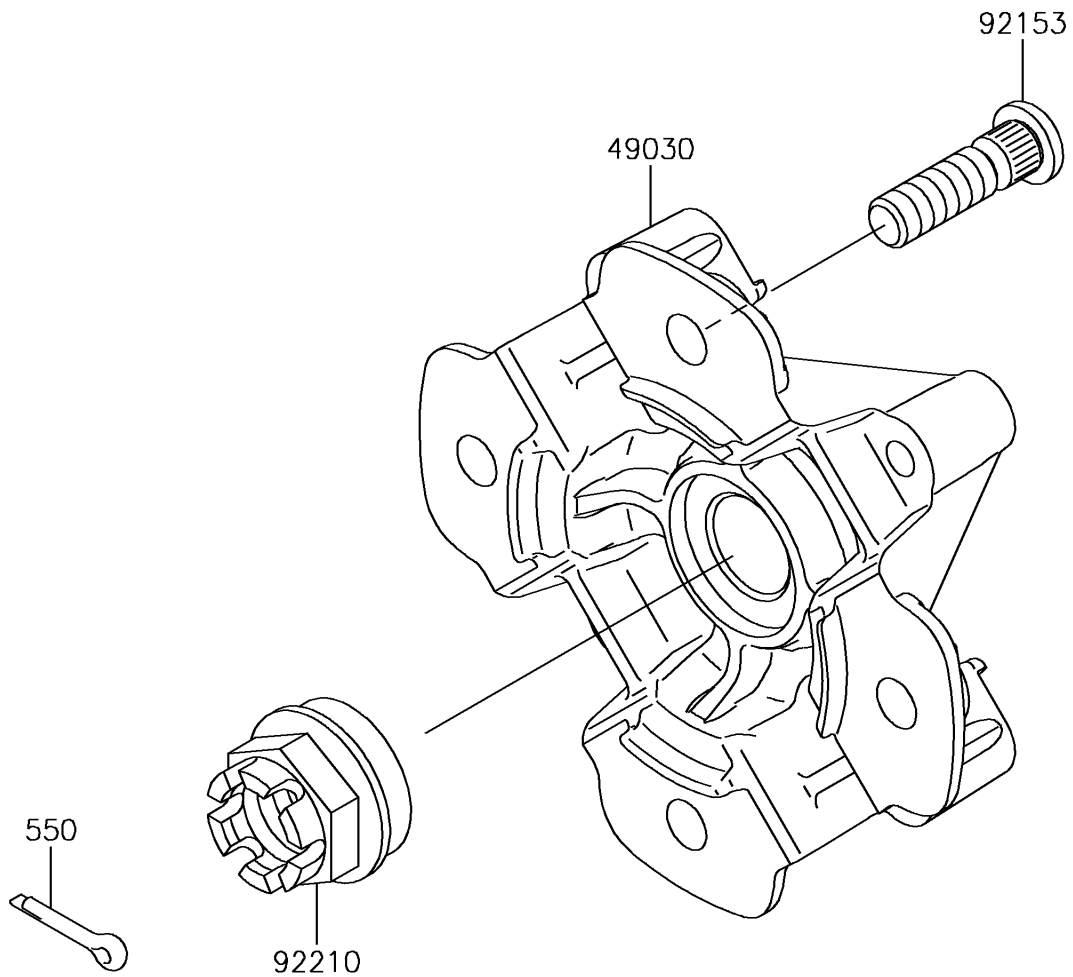

2018 BRUTE FORCE® 750 4x4i EPS

Kawasaki
Let the Good Times Roll®

PARTS DIAGRAM

Front Hub

F2230

2018 BRUTE FORCE® 750 4x4i EPS

Kawasaki
Let the Good Times Roll®

PARTS LIST

Front Hub

ITEM NAME	PART NUMBER	QUANTITY
-----------	-------------	----------
