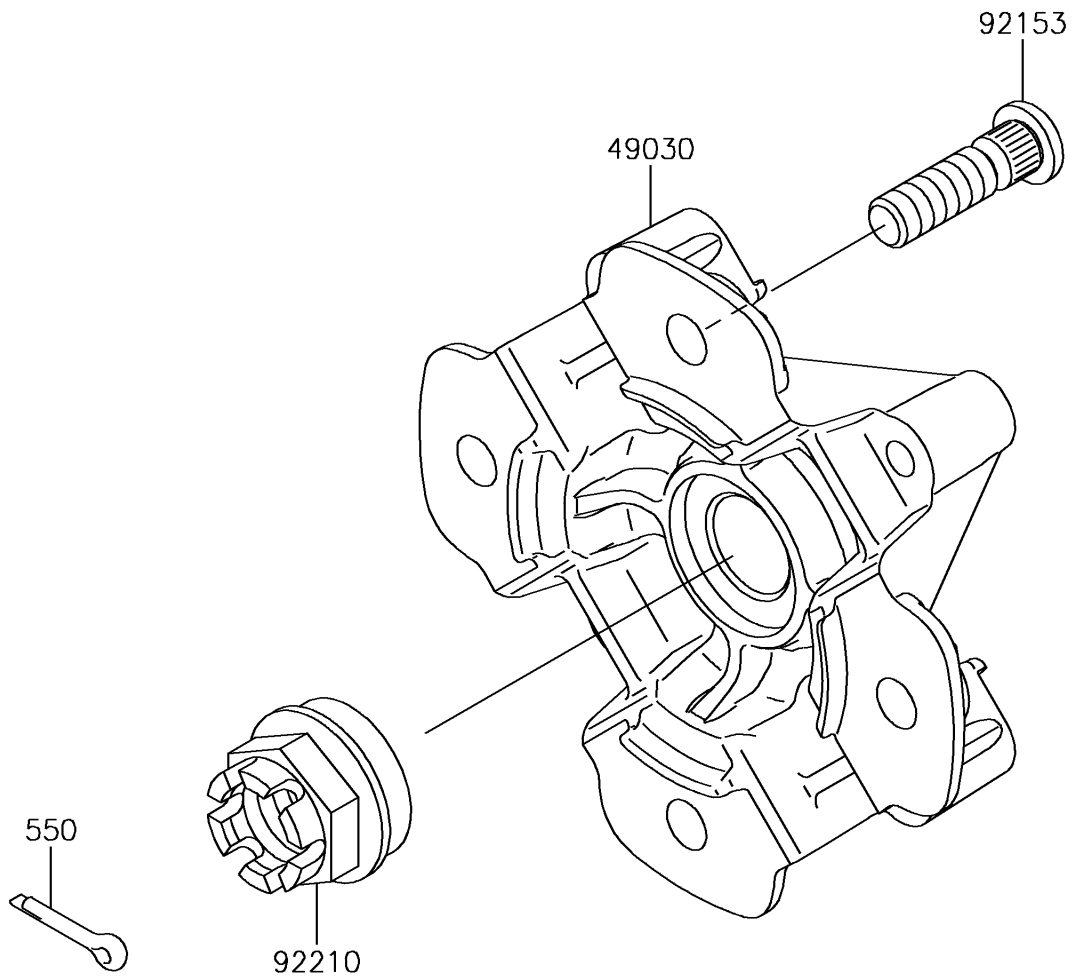

2016 BRUTE FORCE® 750 4x4i EPS

Kawasaki
Let the Good Times Roll®

PARTS DIAGRAM

Front Hub

F2230

2016 BRUTE FORCE® 750 4x4i EPS

Kawasaki
Let the Good Times Roll®

PARTS LIST

Front Hub

ITEM NAME	PART NUMBER	QUANTITY
HUB,FR (Ref # 49030)	49030-0032	2
PIN-COTTER,4.0X25 (Ref # 550)	550AA4025	2
BOLT,10X36.5 (Ref # 92153)	92153-0890	8
NUT,CASTLE,18MM (Ref # 92210)	92210-1349	2