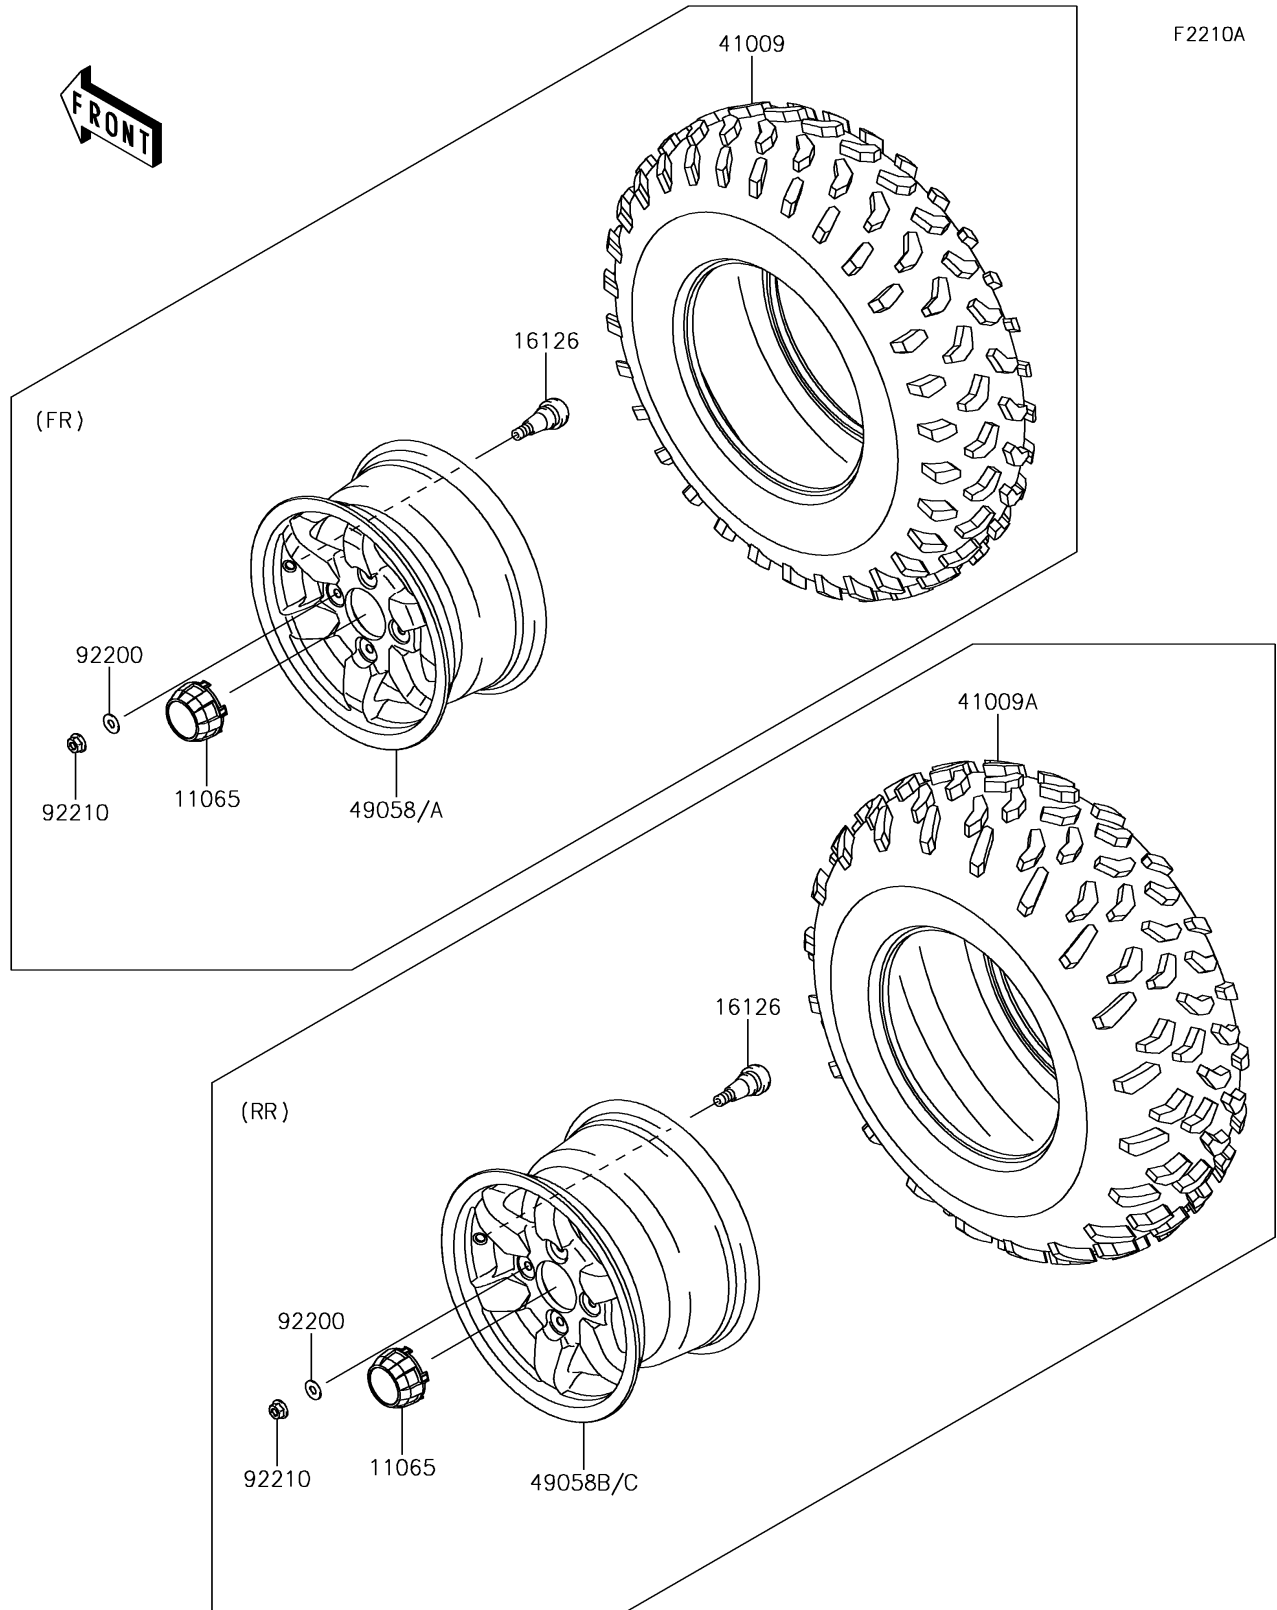

2018 BRUTE FORCE® 750 4x4i EPS

Kawasaki
Let the Good Times Roll®

PARTS DIAGRAM

Wheels/Tires(GJF/GKF)

2018 BRUTE FORCE® 750 4x4i EPS

PARTS LIST

Wheels/Tires(GJF/GKF)

ITEM NAME

PART NUMBER

QUANTITY
