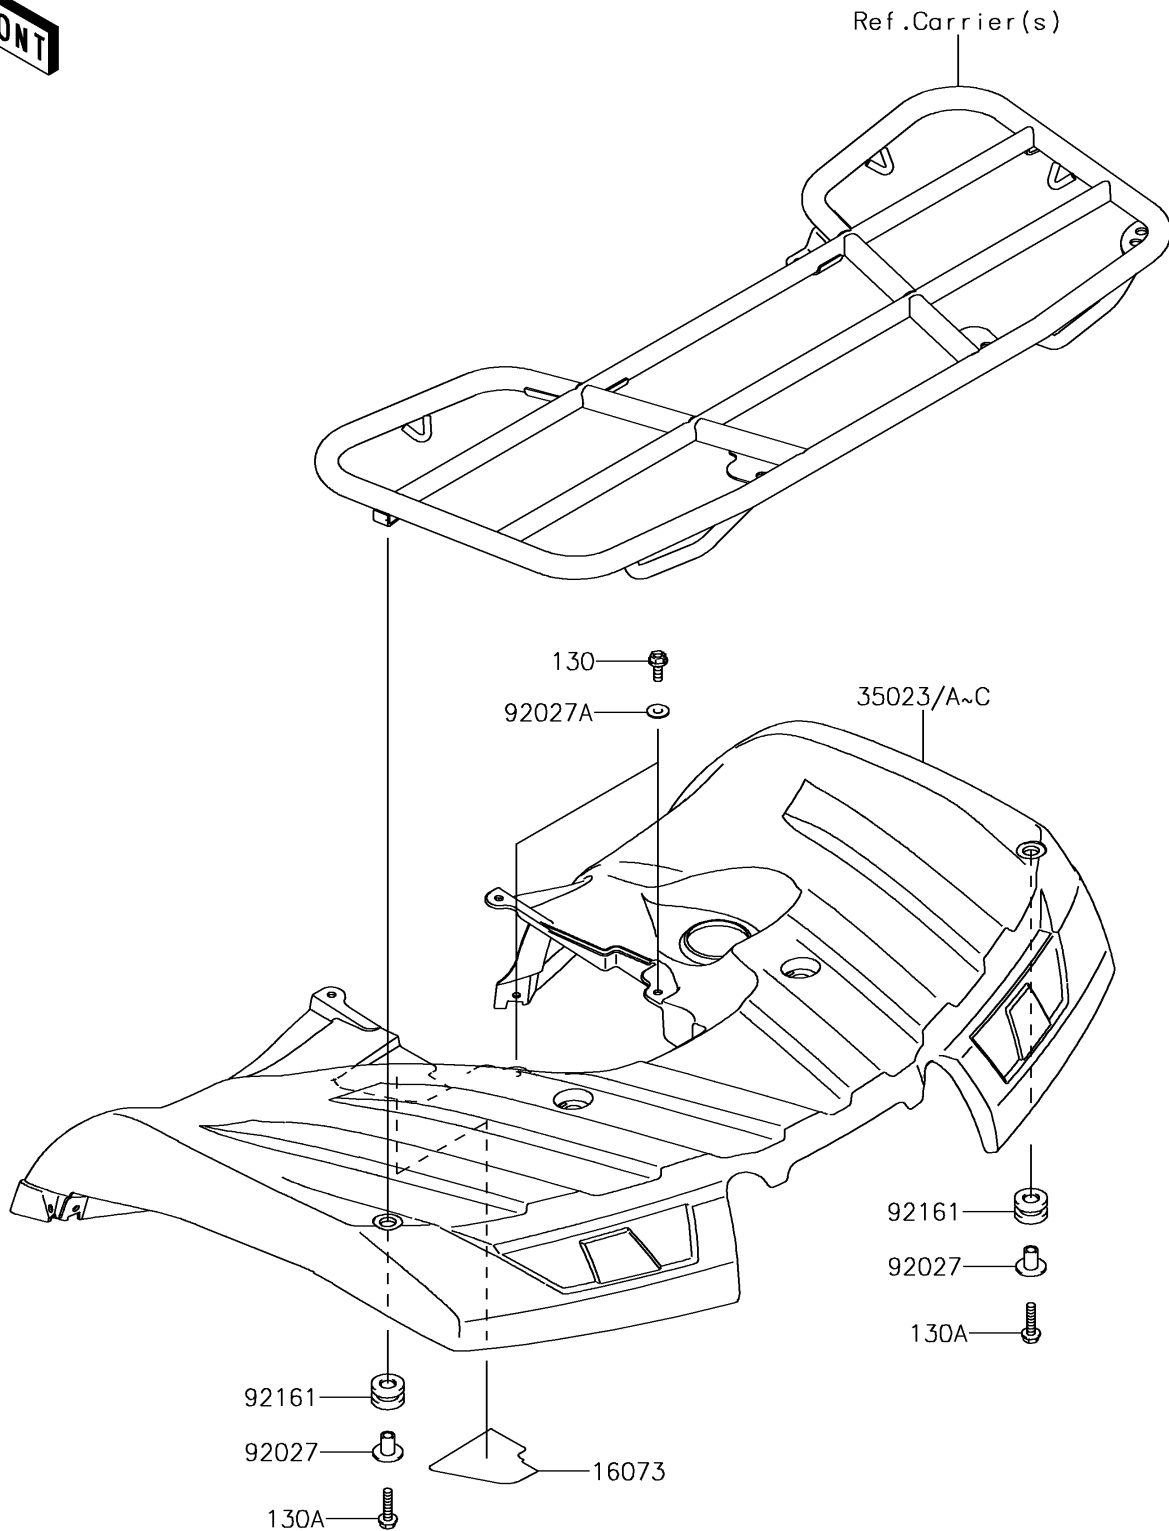

2015 BRUTE FORCE® 750 4x4i EPS

PARTS DIAGRAM

Rear Fender(s)

F2172

2015 BRUTE FORCE® 750 4x4i EPS

PARTS LIST

Rear Fender(s)

ITEM NAME

PART NUMBER

QUANTITY
