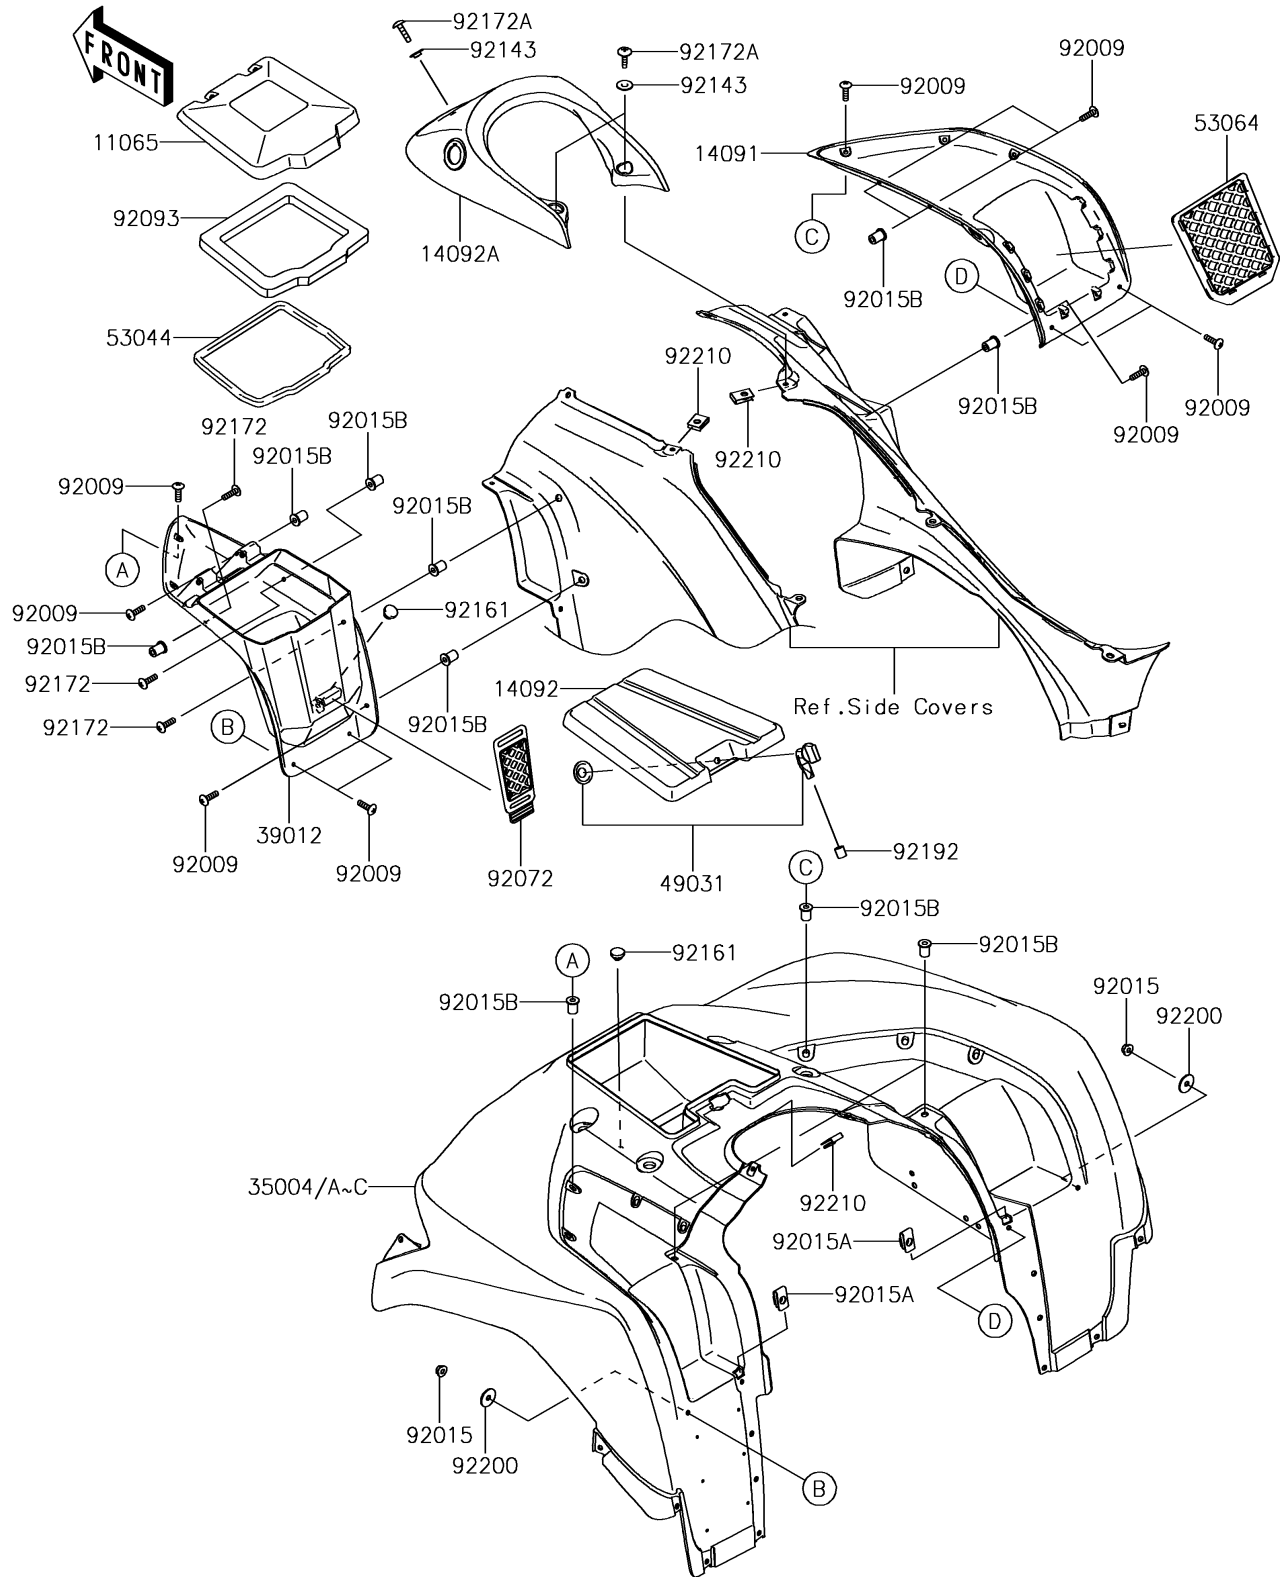

2016 BRUTE FORCE® 750 4x4i EPS

PARTS DIAGRAM

Front Fender(s)

F2171

2016 BRUTE FORCE® 750 4x4i EPS

Kawasaki
Let the Good Times Roll®

PARTS LIST

Front Fender(s)

ITEM NAME	PART NUMBER	QUANTITY
CAP,STORAGE,F.BLACK (Ref # 11065)	11065-0194-6Z	1
COVER,POCKET,RH,F.BLACK (Ref # 14091)	14091-0136-6Z	1
COVER,STORAGE BOX (Ref # 14092)	14092-0180	1
COVER,TOP,F.BLACK (Ref # 14092A)	14092-0769-6Z	1
FENDER-FRONT,B.WHITE (Ref # 35004)	35004-0153-266	1
CASE-STORAGE,F.BLACK (Ref # 39012)	39012-0015-6Z	1
LATCH (Ref # 49031)	49031-0004	1
TRIM,L=700 (Ref # 53044)	53044-0037	1
NET-CARGO (Ref # 53064)	53064-0002	1
SCREW,5X18 (Ref # 92009)	92009-1655	14
NUT,FLANGED,5MM (Ref # 92015)	92015-1259	2
NUT,5MM (Ref # 92015A)	92015-1710	2
NUT,WELL,5MM (Ref # 92015B)	92015-1757	15
BAND,STORAGE (Ref # 92072)	92072-0095	1
SEAL,STORAGE CAP (Ref # 92093)	92093-0568	1
COLLAR (Ref # 92143)	92143-1087	3
DAMPER (Ref # 92161)	92161-0586	2
SCREW,5X18 (Ref # 92172)	92172-0428	3
SCREW,TAPPING,6X20 (Ref # 92172A)	92172-0488	3
TUBE (Ref # 92192)	92192-0973	1
WASHER,5.5X20X1.2 (Ref # 92200)	92200-0284	2
NUT,LEAF SPRING,6MM (Ref # 92210)	92210-0624	3