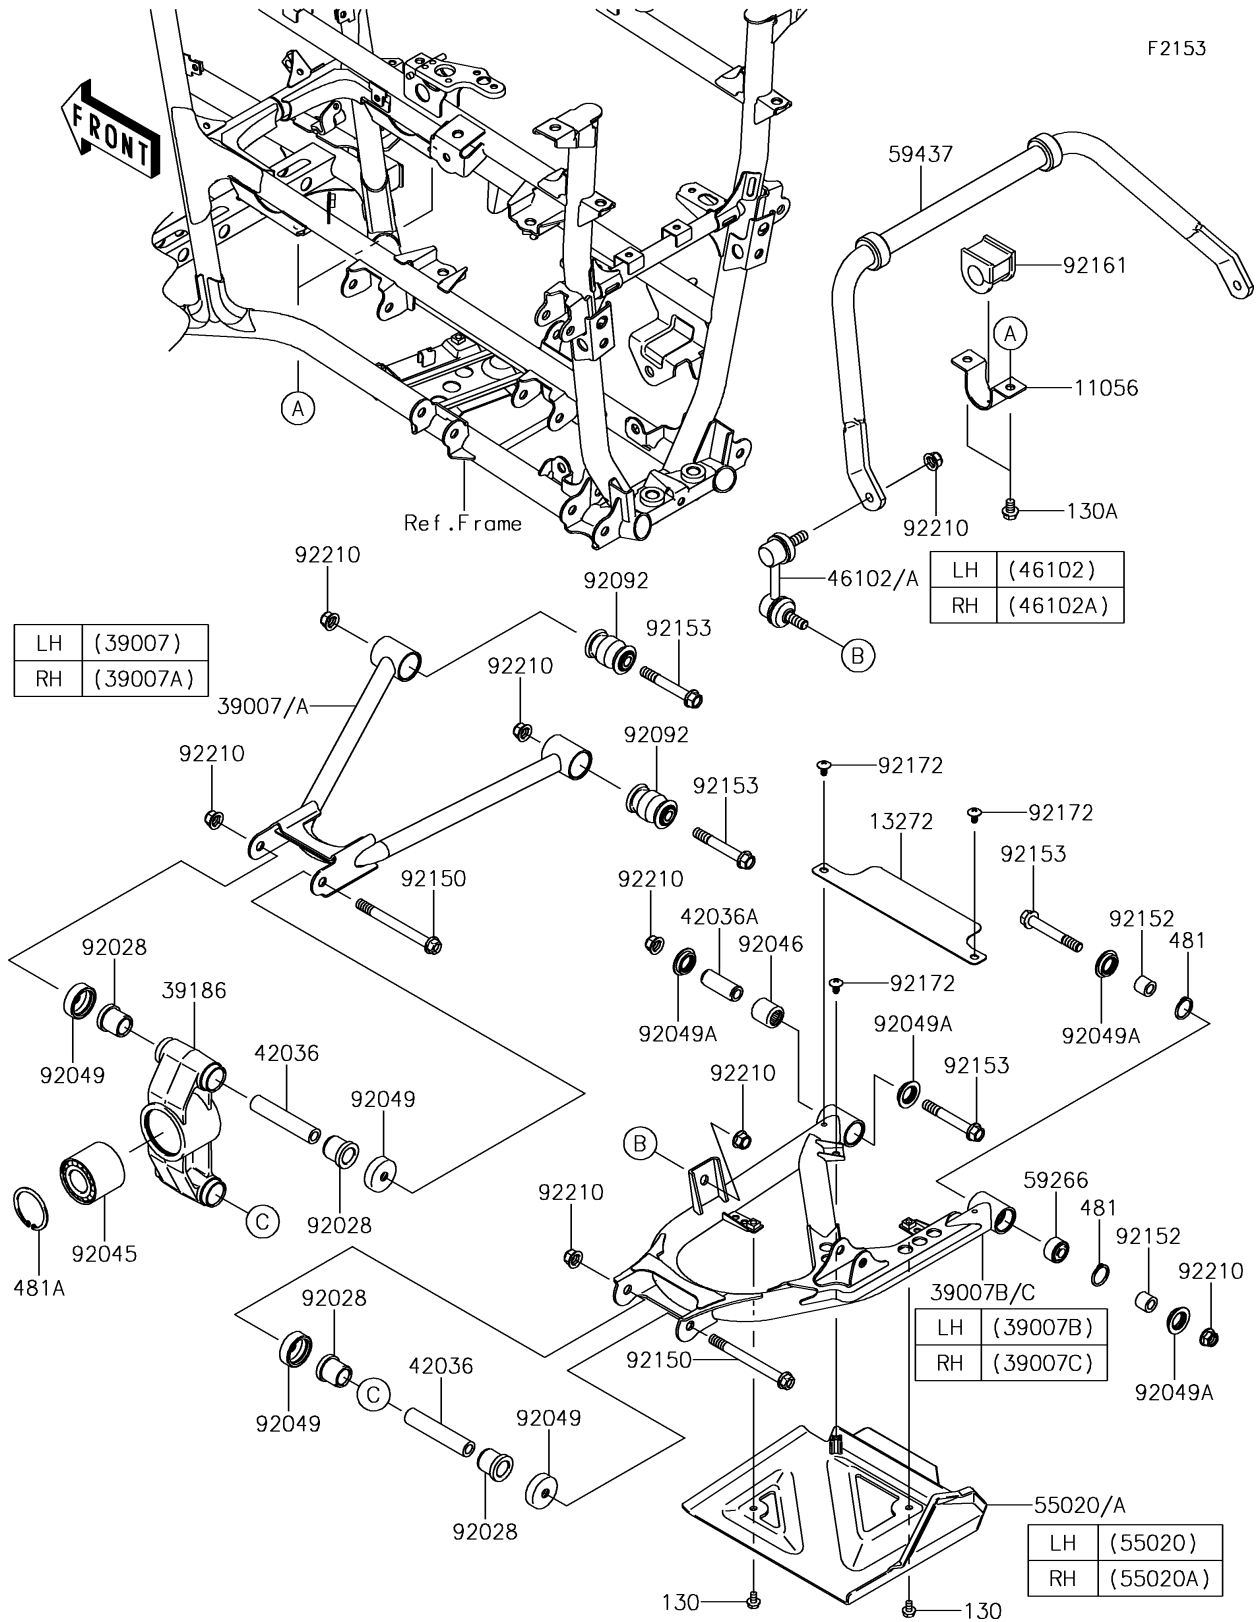

2016 BRUTE FORCE® 750 4x4i EPS

PARTS DIAGRAM

Rear Suspension

2016 BRUTE FORCE® 750 4x4i EPS

PARTS LIST

Rear Suspension

ITEM NAME	PART NUMBER	QUANTITY
-----------	-------------	----------
