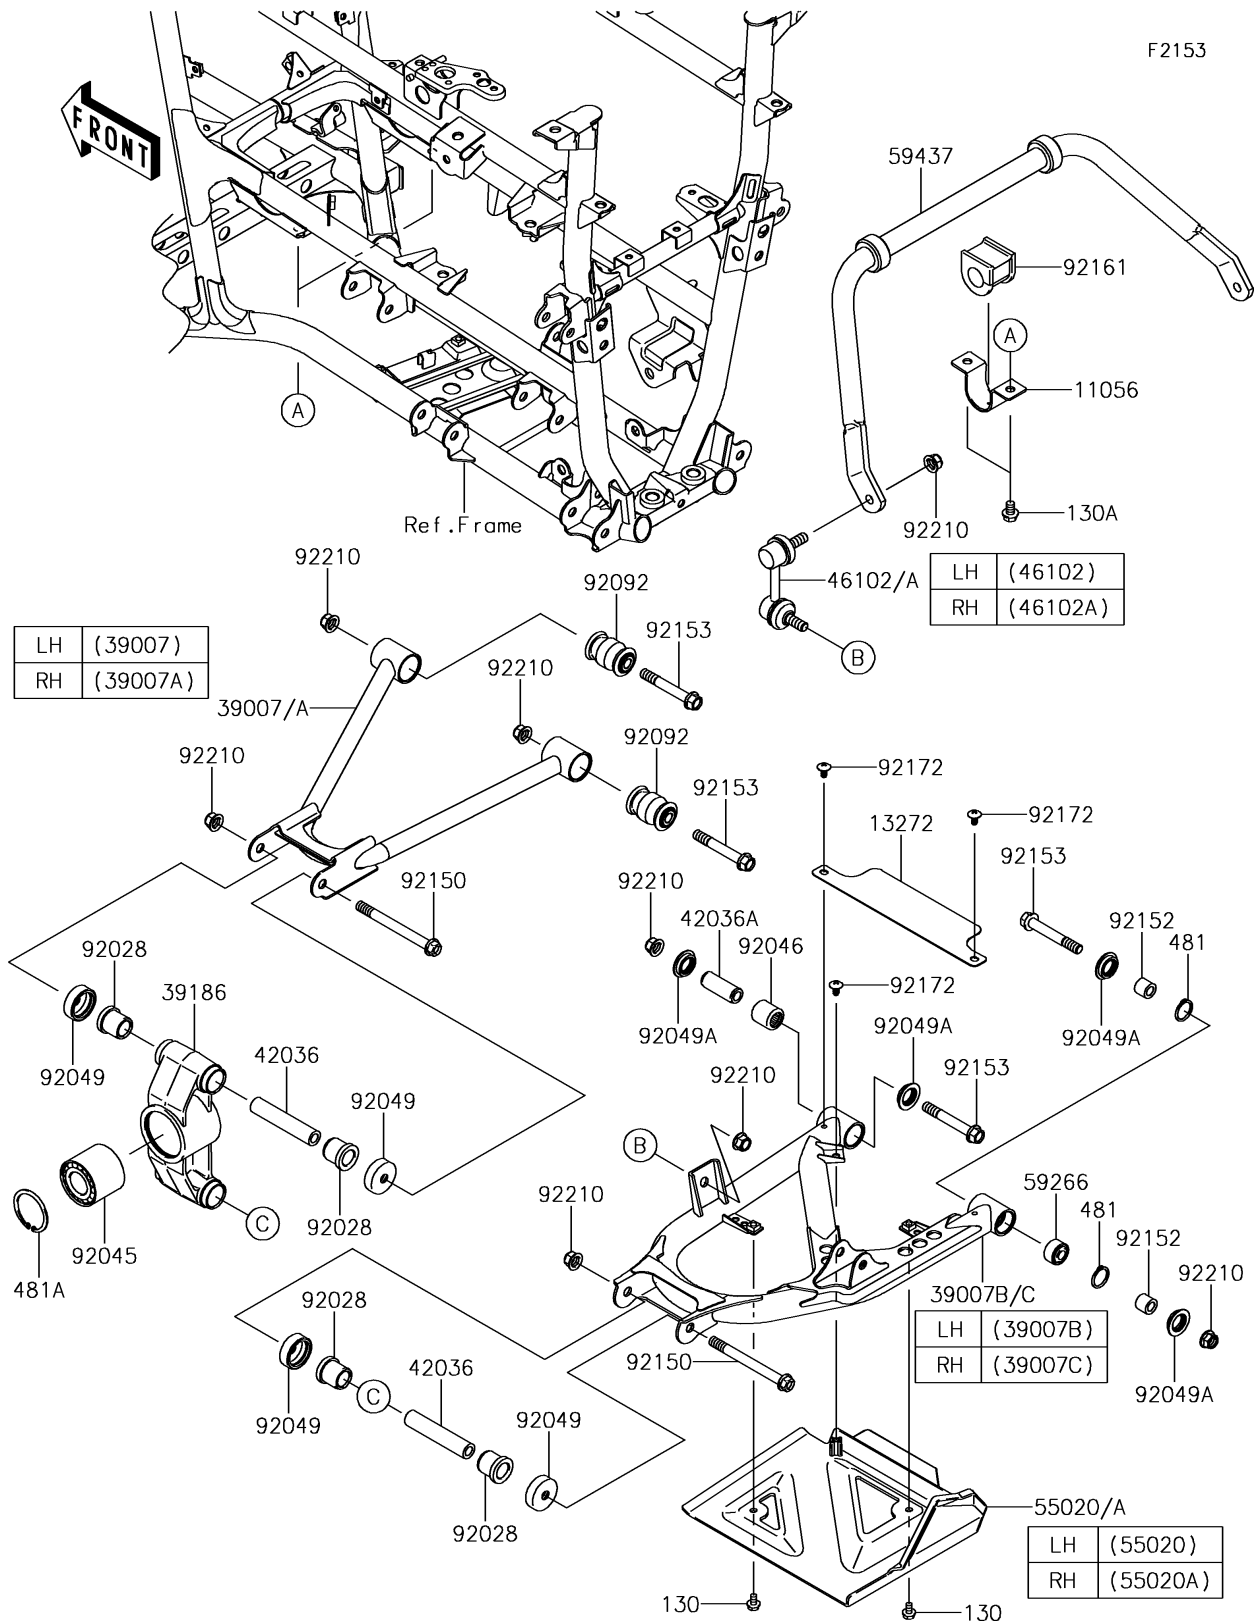

2015 BRUTE FORCE® 750 4x4i EPS

PARTS DIAGRAM

Rear Suspension

2015 BRUTE FORCE® 750 4x4i EPS

PARTS LIST

Rear Suspension

ITEM NAME	PART NUMBER	QUANTITY
-----------	-------------	----------
