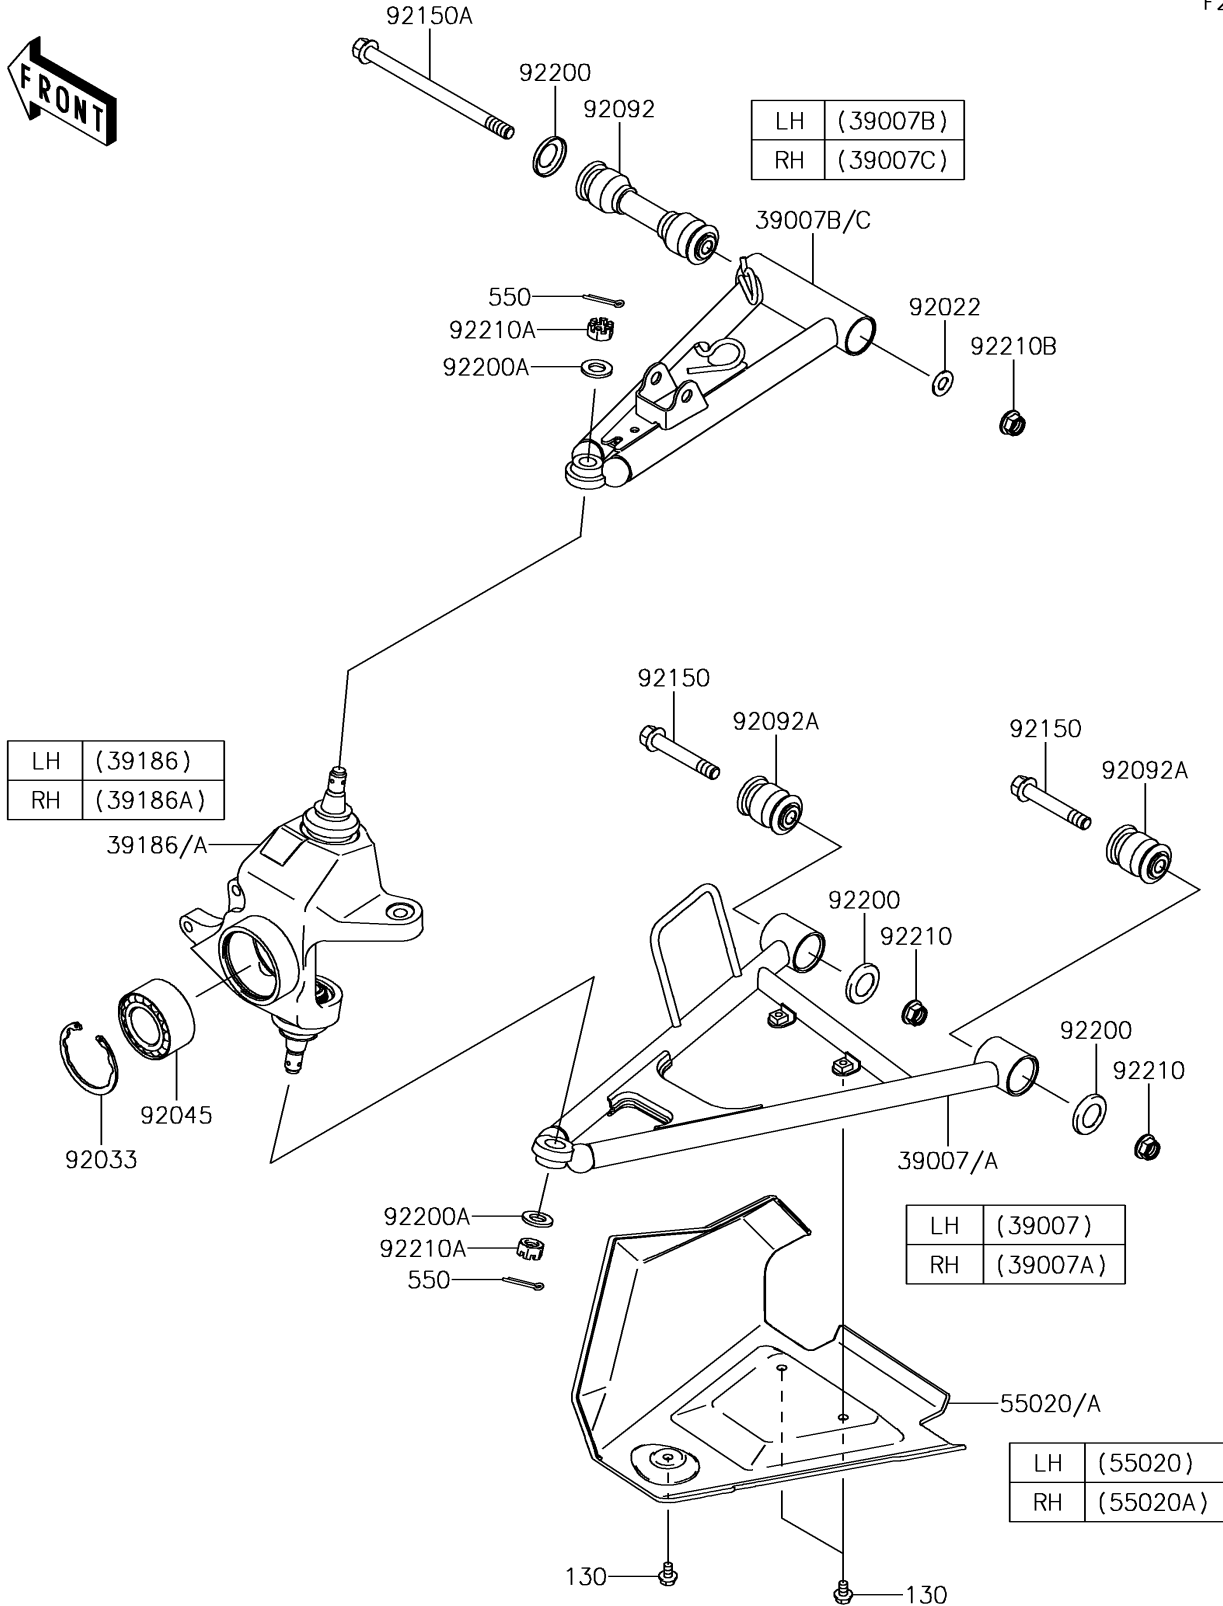

2016 BRUTE FORCE® 750 4x4i EPS

PARTS DIAGRAM

Front Suspension

F2152

2016 BRUTE FORCE® 750 4x4i EPS

PARTS LIST

Front Suspension

ITEM NAME	PART NUMBER	QUANTITY
-----------	-------------	----------
