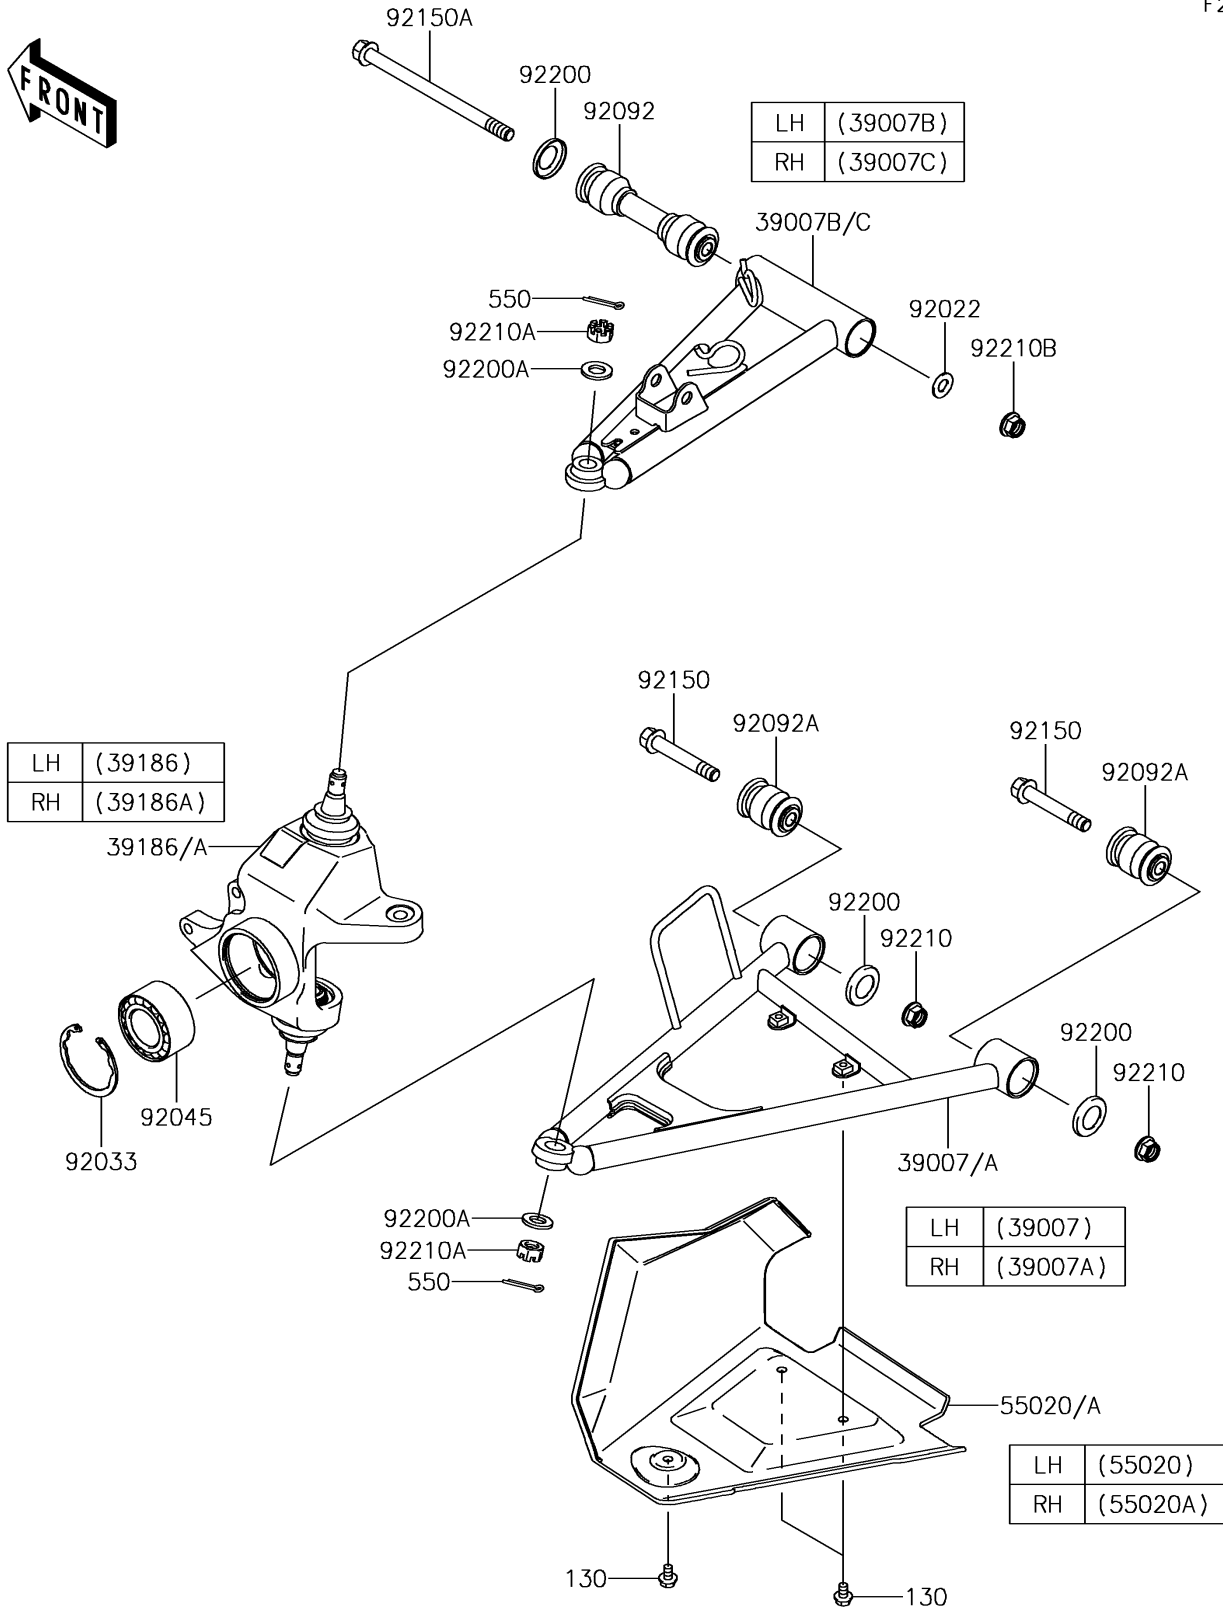

2019 BRUTE FORCE® 750 4x4i EPS

PARTS DIAGRAM

Front Suspension

F2152

2019 BRUTE FORCE® 750 4x4i EPS

PARTS LIST

Front Suspension

ITEM NAME	PART NUMBER	QUANTITY
-----------	-------------	----------
