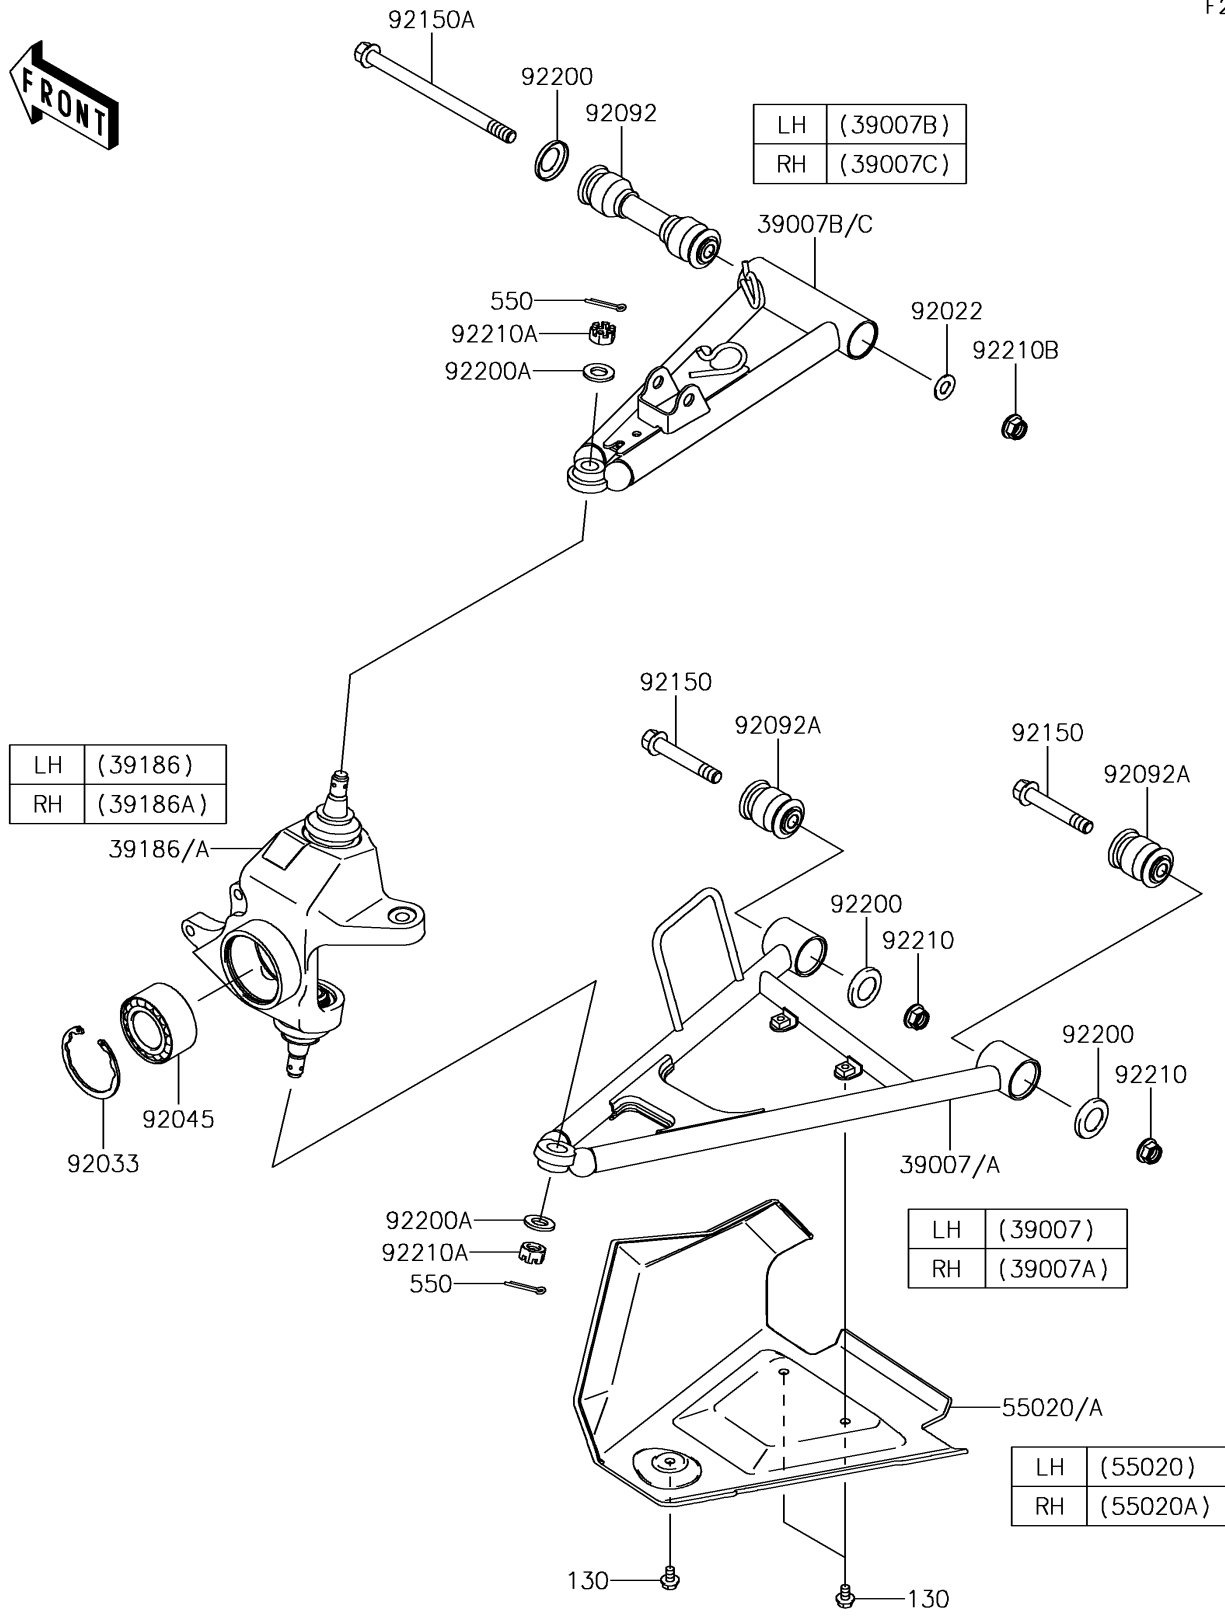

2018 BRUTE FORCE® 750 4x4i EPS

PARTS DIAGRAM

Front Suspension

F2152

2018 BRUTE FORCE® 750 4x4i EPS

PARTS LIST

Front Suspension

ITEM NAME	PART NUMBER	QUANTITY
-----------	-------------	----------
