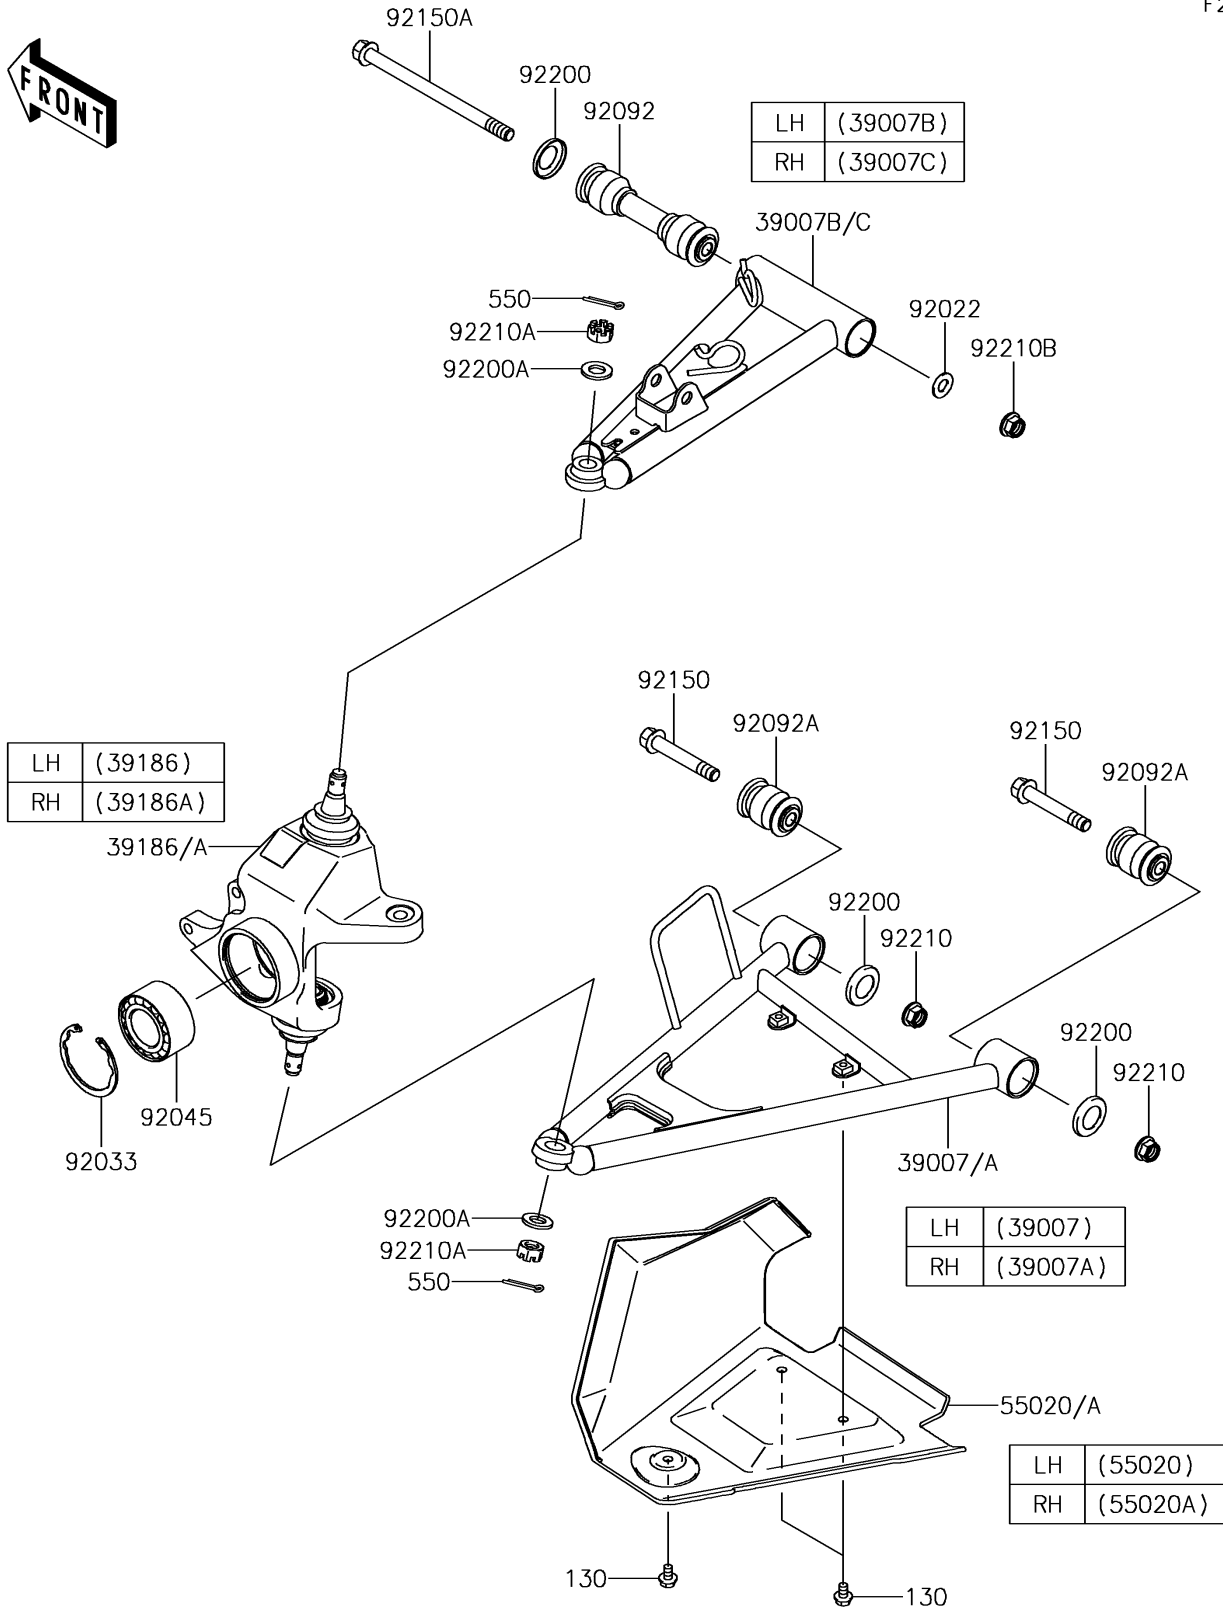

2016 BRUTE FORCE® 750 4x4i EPS

PARTS DIAGRAM

Front Suspension

F2152

2016 BRUTE FORCE® 750 4x4i EPS

Kawasaki
Let the Good Times Roll®

PARTS LIST

Front Suspension

ITEM NAME	PART NUMBER	QUANTITY
BOLT-FLANGED,6X10 (Ref # 130)	130BA0610	6
ARM-SUSP,FR,LWR,LH (Ref # 39007)	39007-0176	1
ARM-SUSP,FR,LWR,RH (Ref # 39007A)	39007-0177	1
ARM-SUSP,FR,UPP,LH (Ref # 39007B)	39007-0341	1
ARM-SUSP,FR,UPP,RH (Ref # 39007C)	39007-0342	1
KNUCKLE ASSY,FR,LH (Ref # 39186)	39186-0033	1
KNUCKLE ASSY,FR,RH (Ref # 39186A)	39186-0034	1
PIN-COTTER,3.0X25 (Ref # 550)	550AA3025	4
GUARD,FRONT ARM,LH,F.BLACK (Ref # 55020)	55020-0109-6Z	1
GUARD,FRONT ARM,RH,F.BLACK (Ref # 55020A)	55020-0110-6Z	1
WASHER,10.2X20X1.5 (Ref # 92022)	92022-3742	2
RING-SNAP,55MM (Ref # 92033)	92033-1274	2
BEARING-BALL,30BWD08ACA13 (Ref # 92045)	92045-0095	2
BUSHING-RUBBER (Ref # 92092)	92092-0025	2
BUSHING-RUBBER (Ref # 92092A)	92092-0026	4
BOLT,FLANGED,10X63 (Ref # 92150)	92150-1384	4
BOLT,FLANGED,10X150 (Ref # 92150A)	92150-1686	2
WASHER,19X31.8X4 (Ref # 92200)	92200-0582	6
WASHER,12.3X23X2.3 (Ref # 92200A)	92200-1004	4
NUT,LOCK,FLANGED,10MM (Ref # 92210)	92210-0276	4
NUT,CASTLE,12MM (Ref # 92210A)	92210-0395	4
NUT,LOCK,FLANGED,10MM (Ref # 92210B)	92210-1081	2