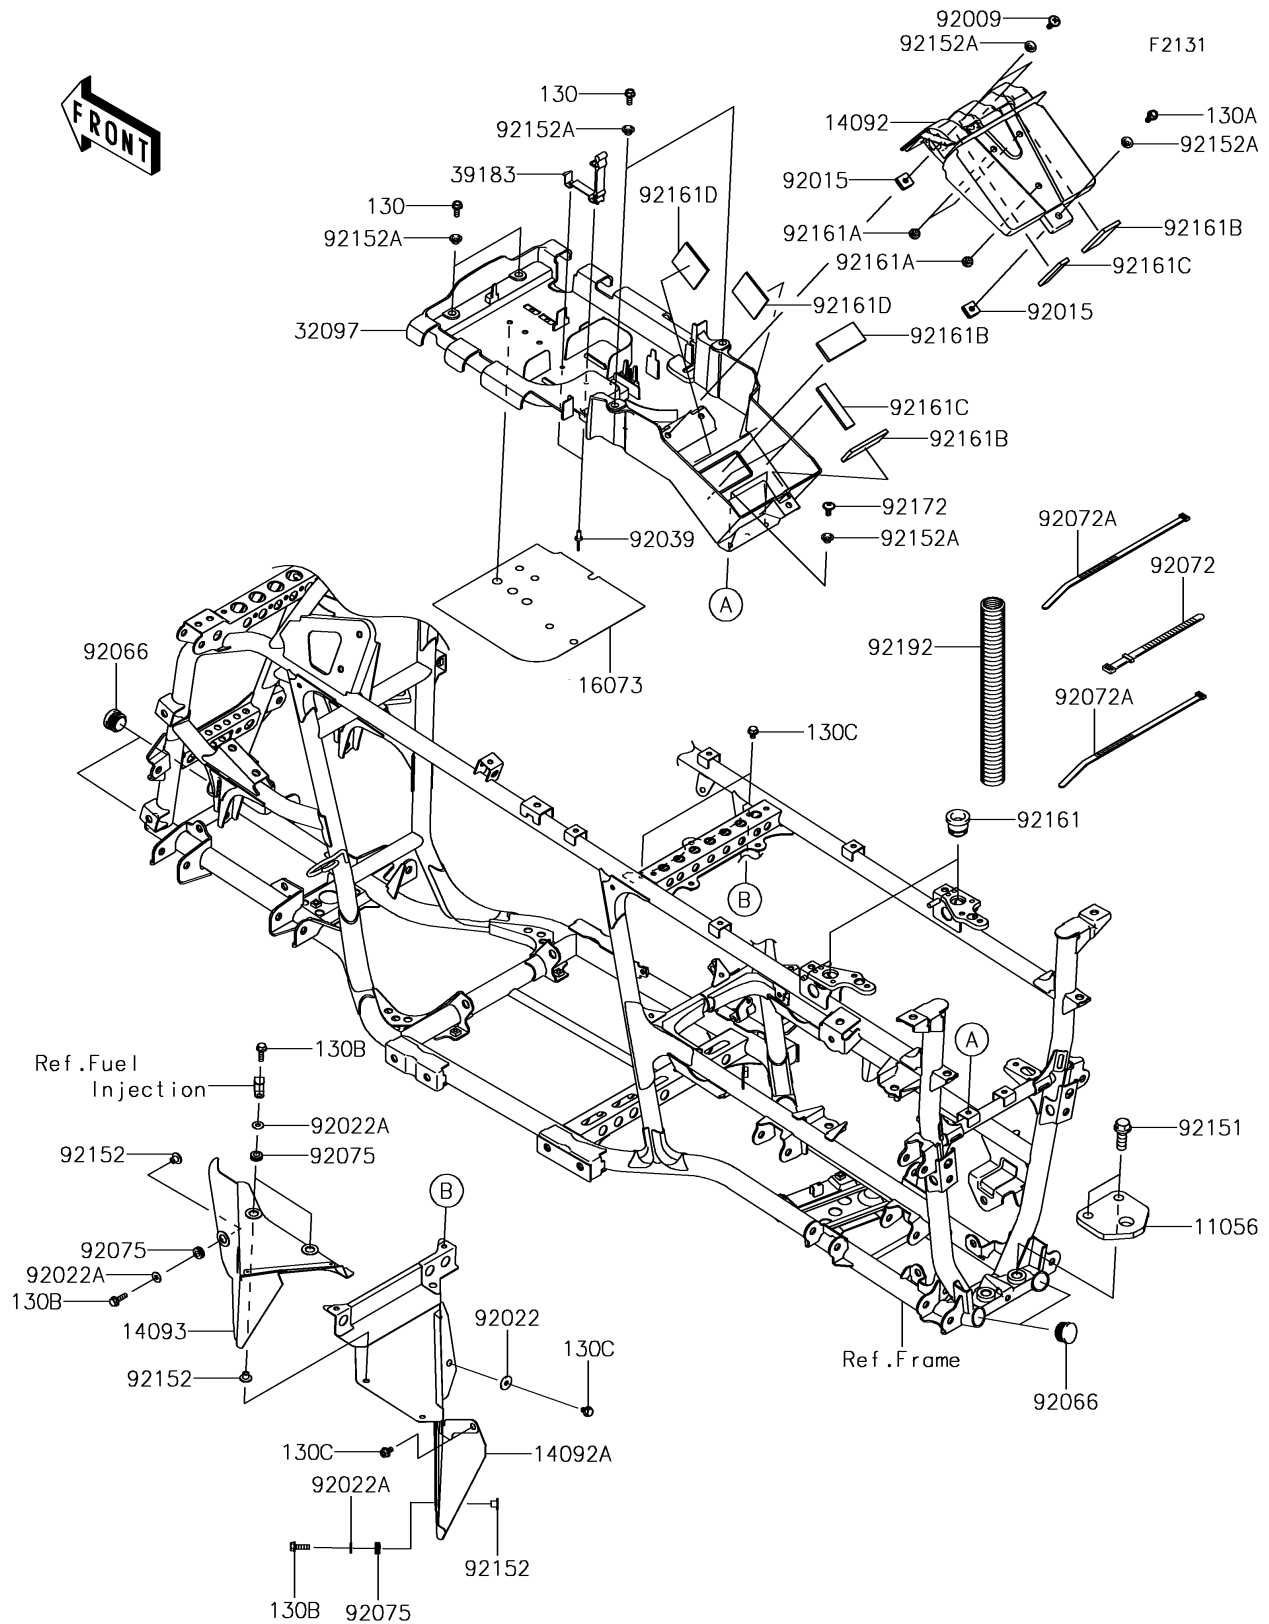

2017 BRUTE FORCE® 750 4x4i EPS

PARTS DIAGRAM

Frame Fittings