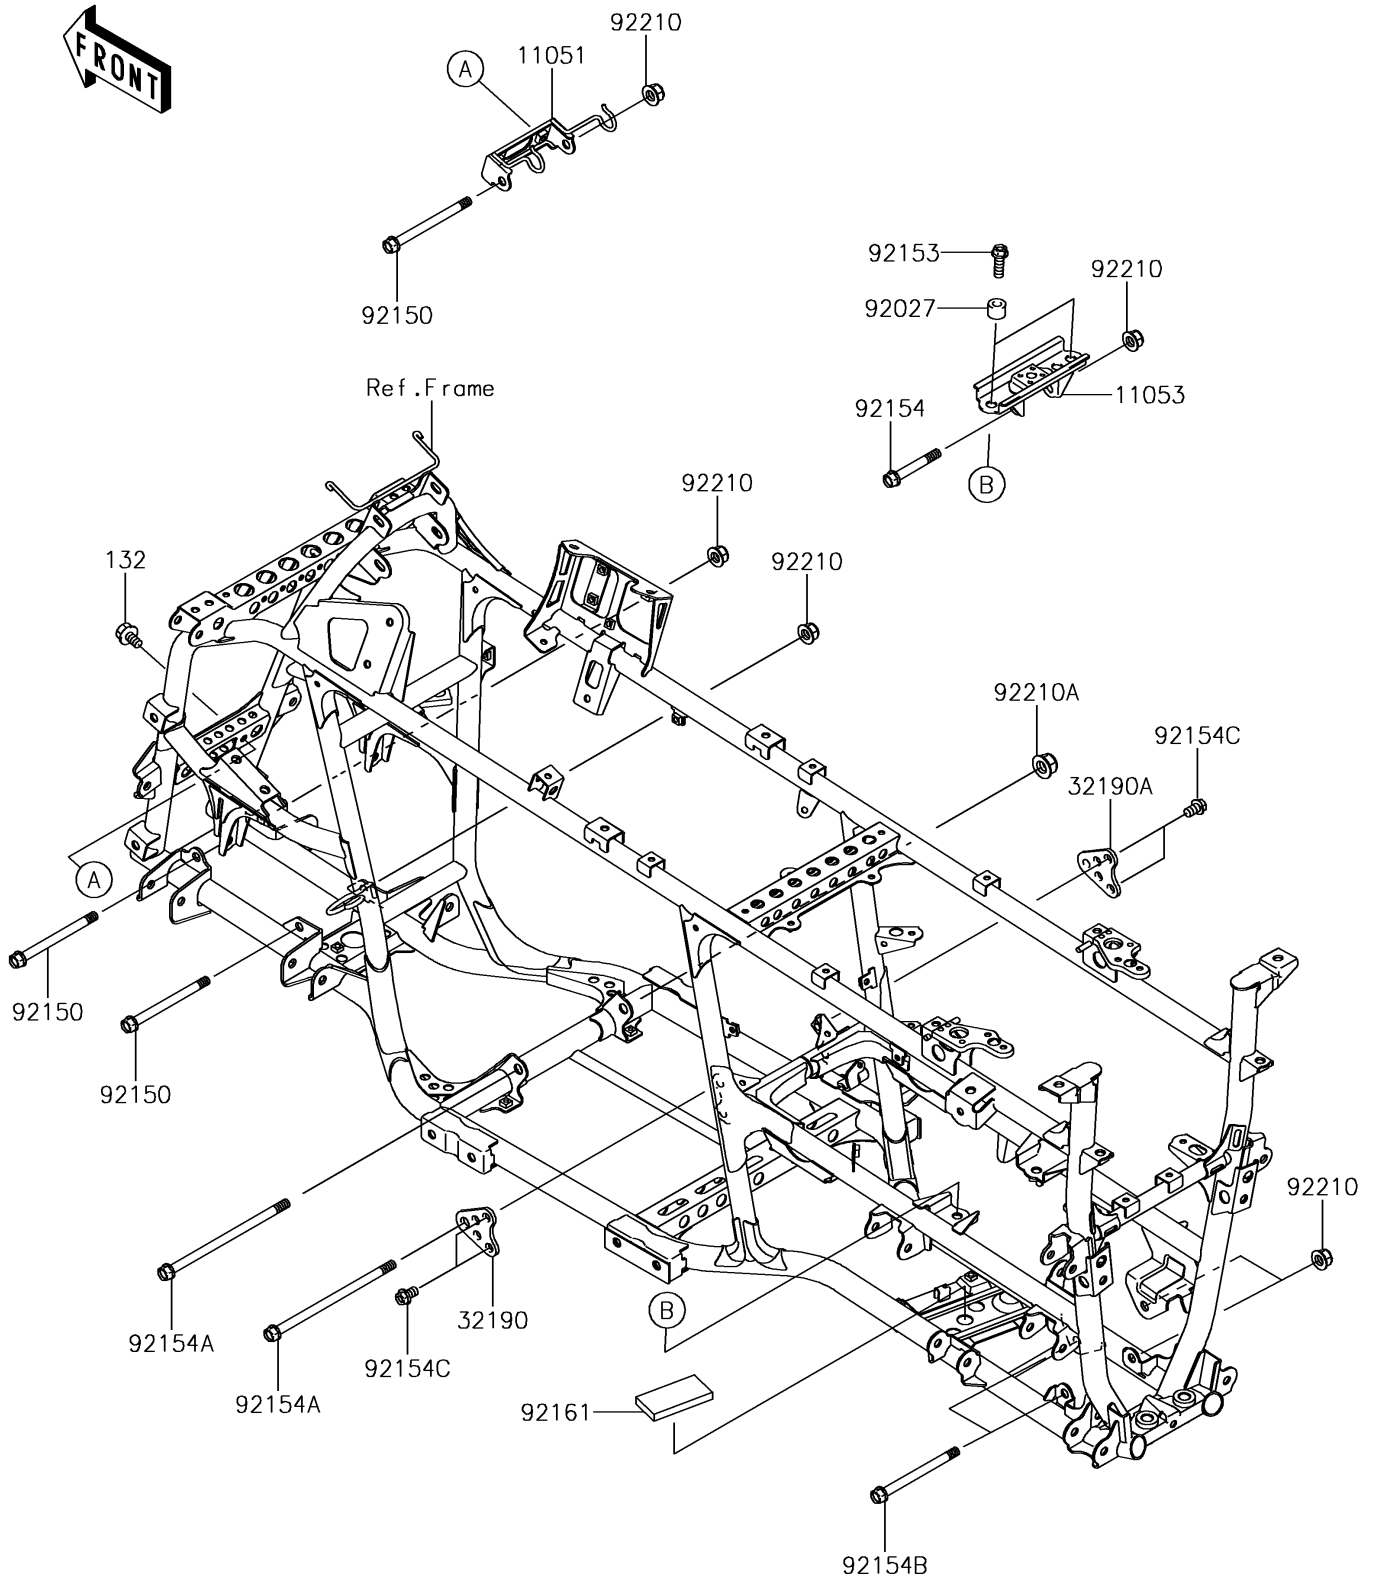

2015 BRUTE FORCE® 750 4x4i EPS

PARTS DIAGRAM

Engine Mount

F2122

2015 BRUTE FORCE[®] 750 4x4i EPS

PARTS LIST

Engine Mount

ITEM NAME	PART NUMBER	QUANTITY
-----------	-------------	----------
