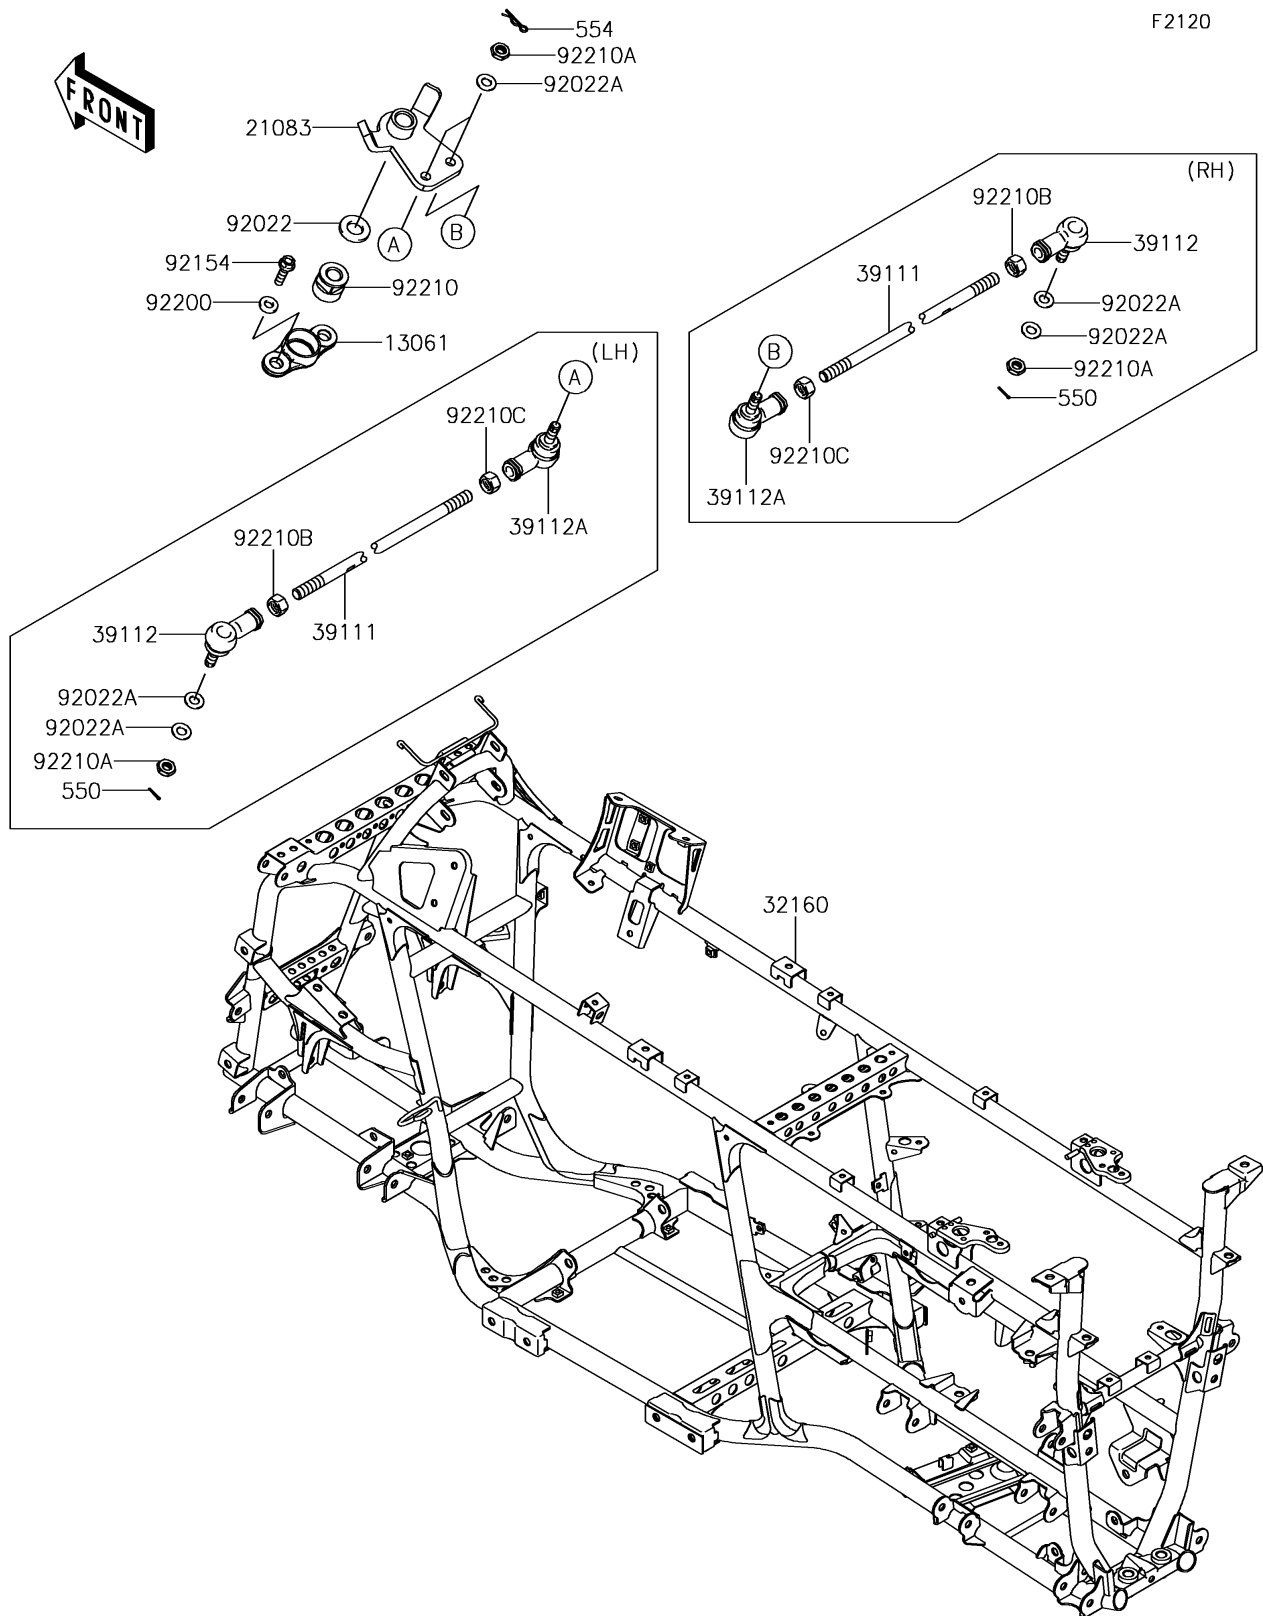

2019 BRUTE FORCE® 750 4x4i EPS

PARTS DIAGRAM

Frame