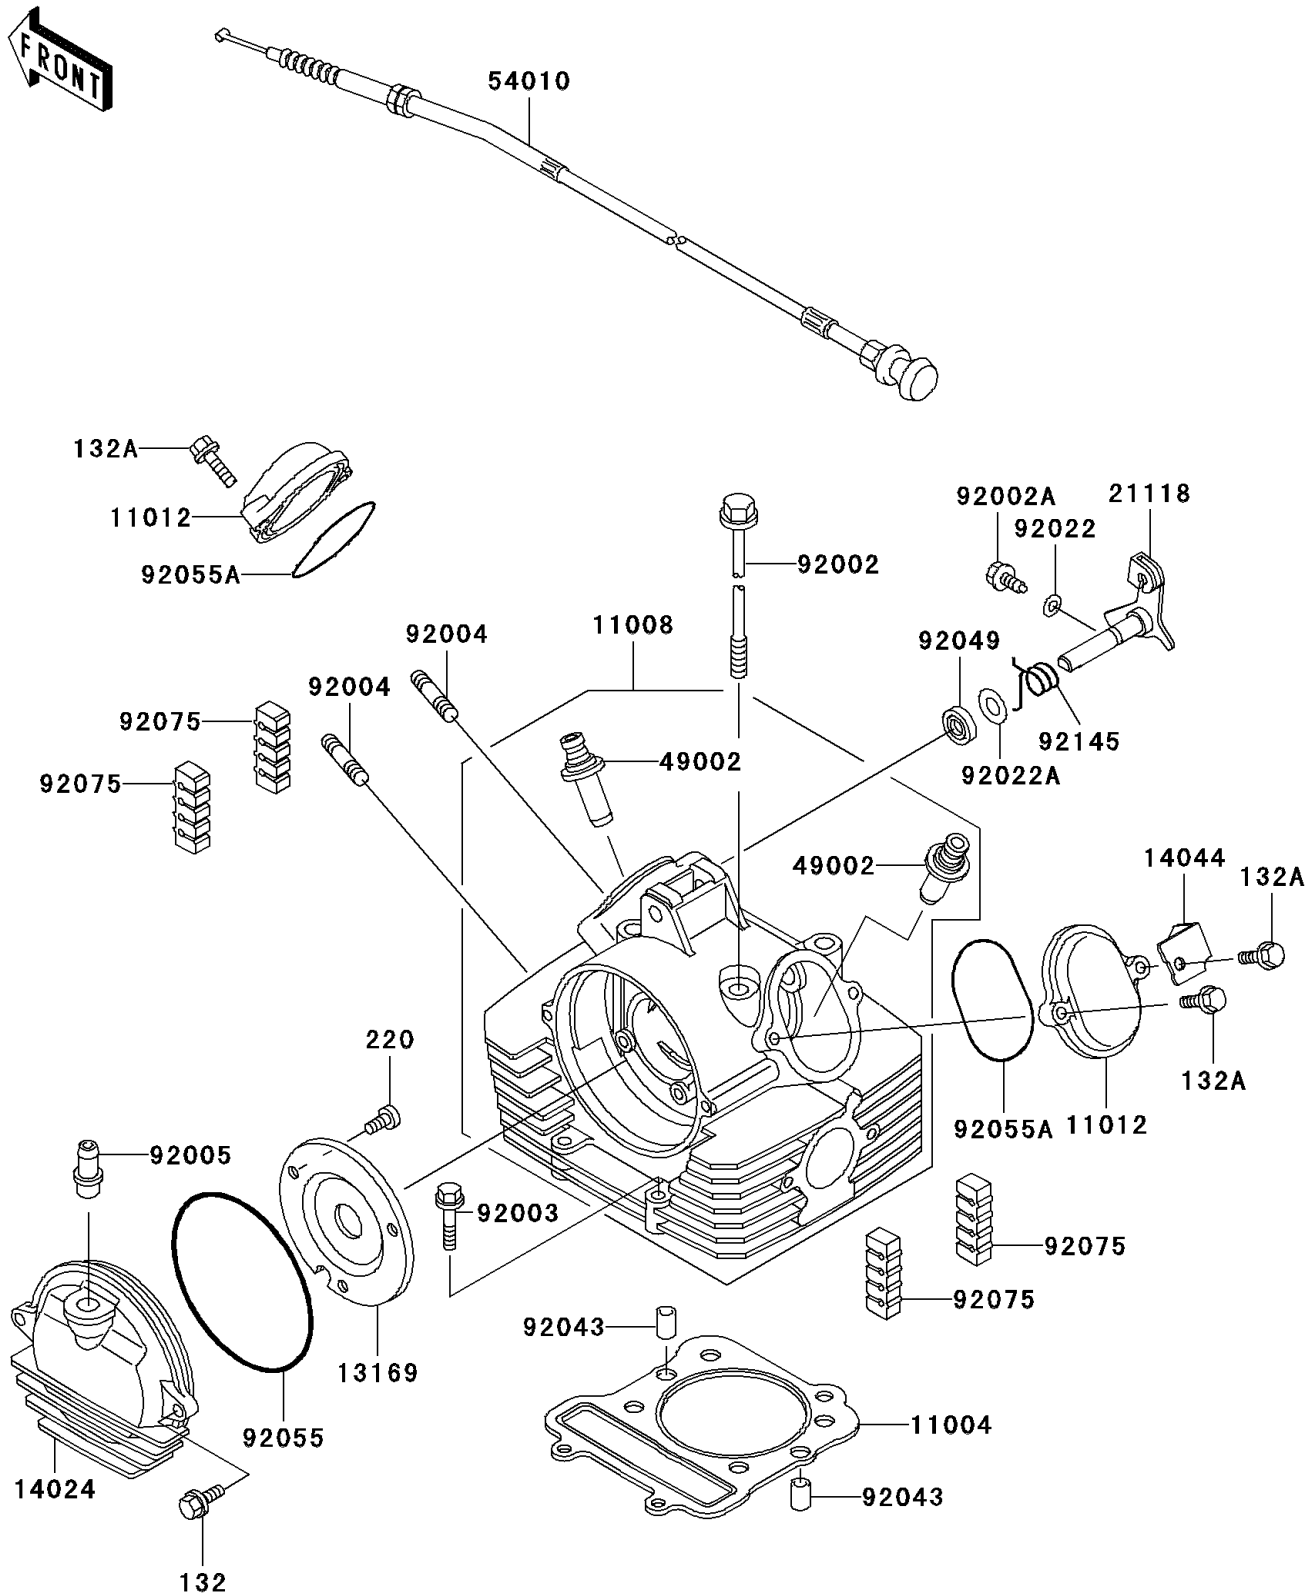

2002 Prairie 300

PARTS DIAGRAM

Cylinder Head

E1111

2002 Prairie 300

PARTS LIST

Cylinder Head

ITEM NAME

PART NUMBER

QUANTITY
