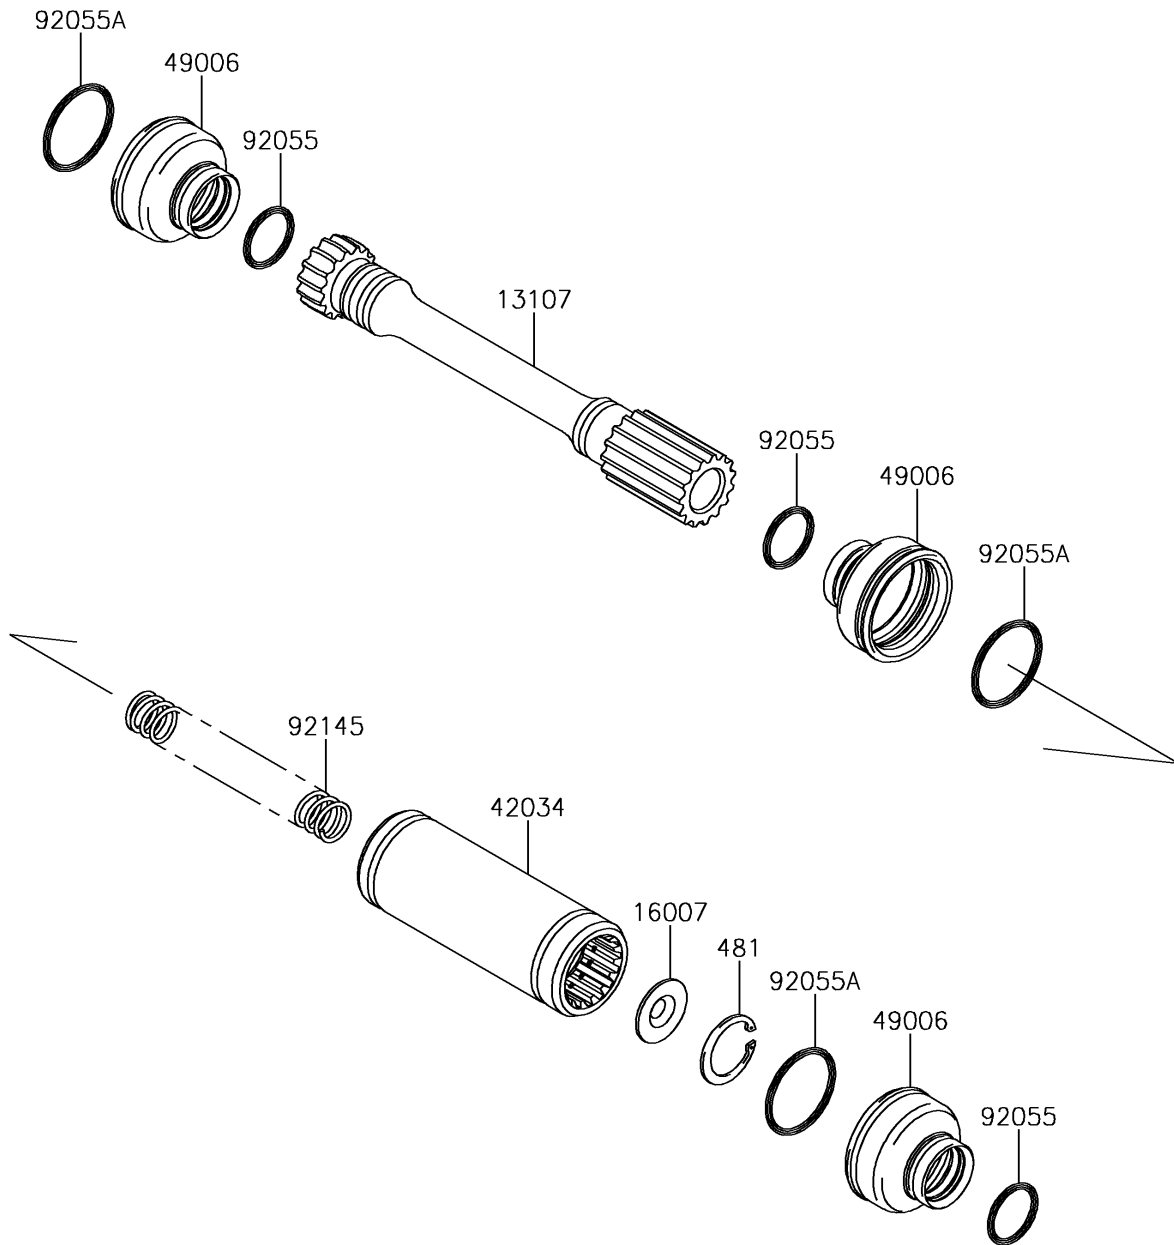

2017 BRUTE FORCE® 750 4x4i EPS

PARTS DIAGRAM

Drive Shaft-Propeller

E3135

2017 BRUTE FORCE® 750 4x4i EPS

PARTS LIST

Drive Shaft-Propeller

ITEM NAME	PART NUMBER	QUANTITY
SHAFT,FR,PROPELLER (Ref # 13107)	13107-0788	1
SEAT-SPRING,PROPELLER SHAFT (Ref # 16007)	16007-0042	1
COUPLING,PROPELLER (Ref # 42034)	42034-0730	1
CIRCLIP-TYPE-C,25MM (Ref # 481)	481J2500	1
BOOT (Ref # 49006)	49006-1362	3
RING-O,18X24X3 (Ref # 92055)	92055-1633	3
RING-O,30X35X2.5 (Ref # 92055A)	92055-1693	3
SPRING,PROPELLER SHAFT (Ref # 92145)	92145-1583	1