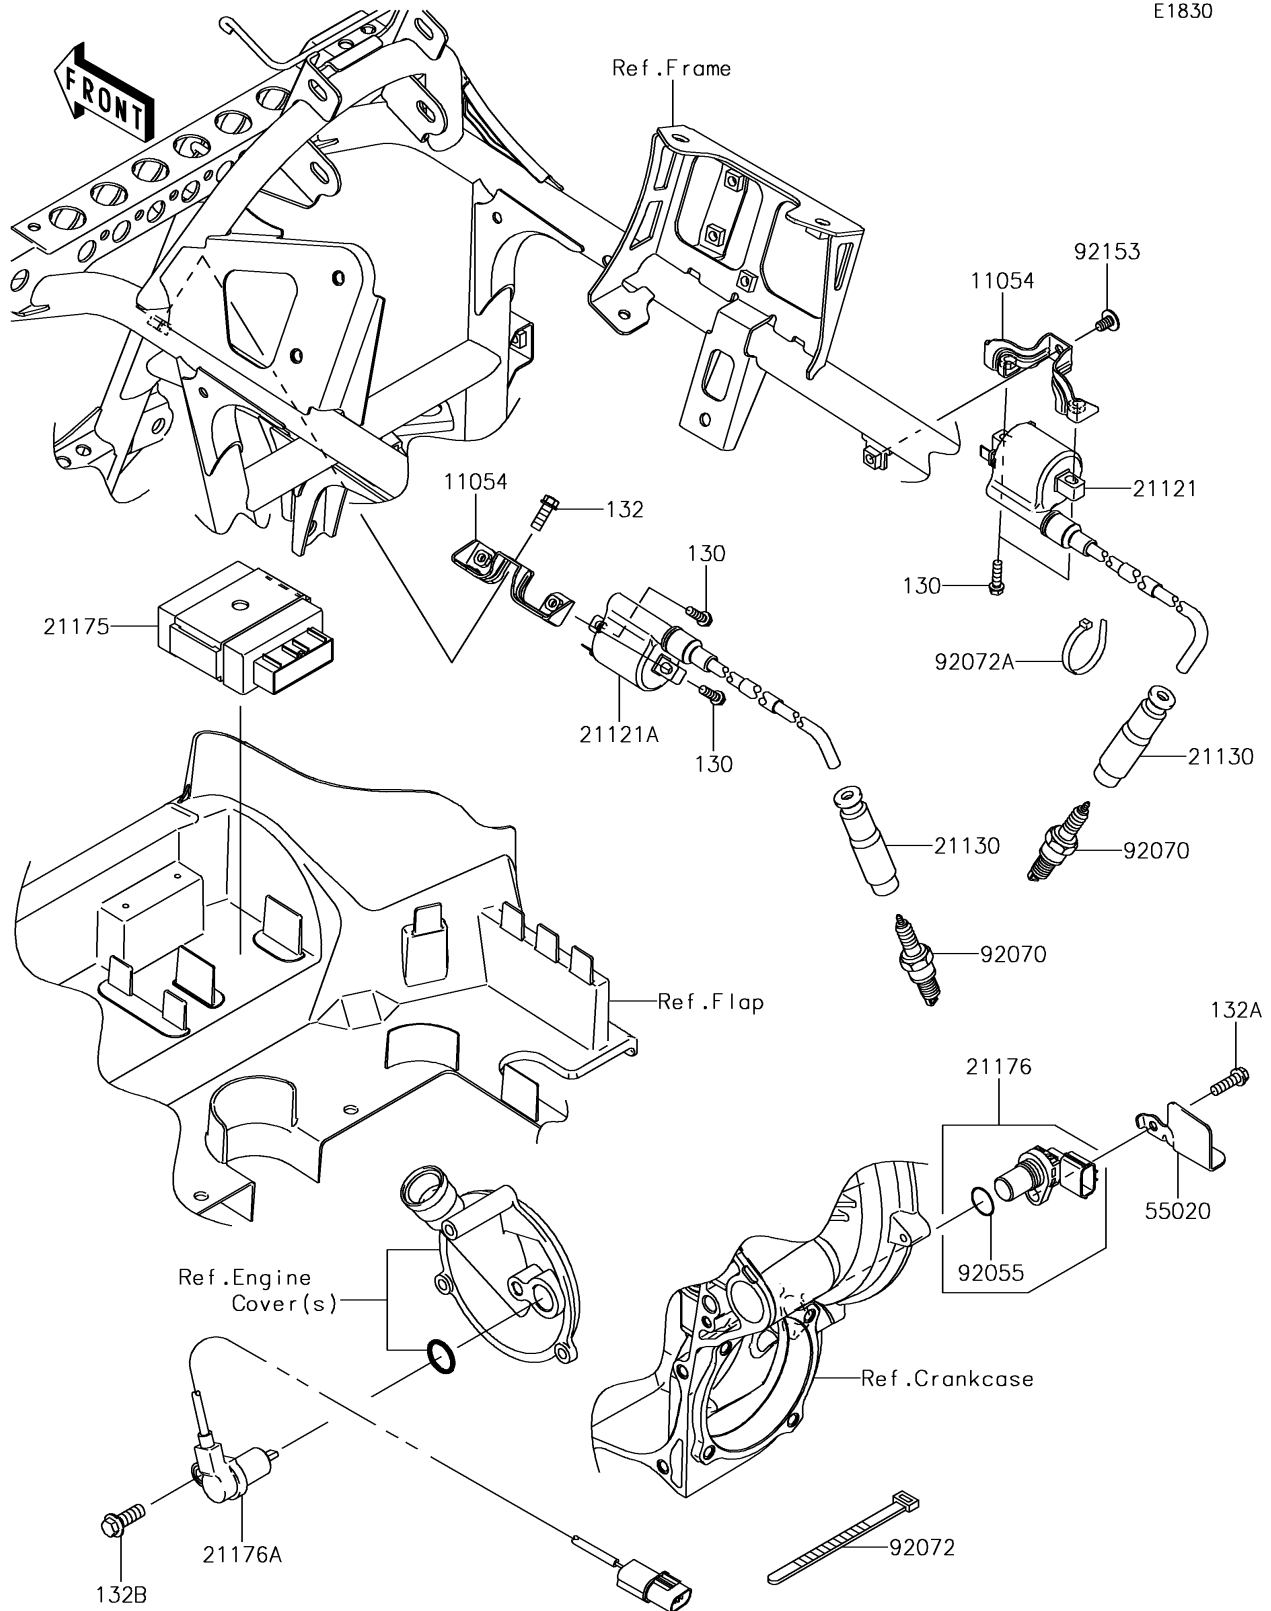

2019 BRUTE FORCE® 750 4x4i EPS

PARTS DIAGRAM

Ignition System

E1830

2019 BRUTE FORCE® 750 4x4i EPS

PARTS LIST

Ignition System

ITEM NAME	PART NUMBER	QUANTITY
-----------	-------------	----------
