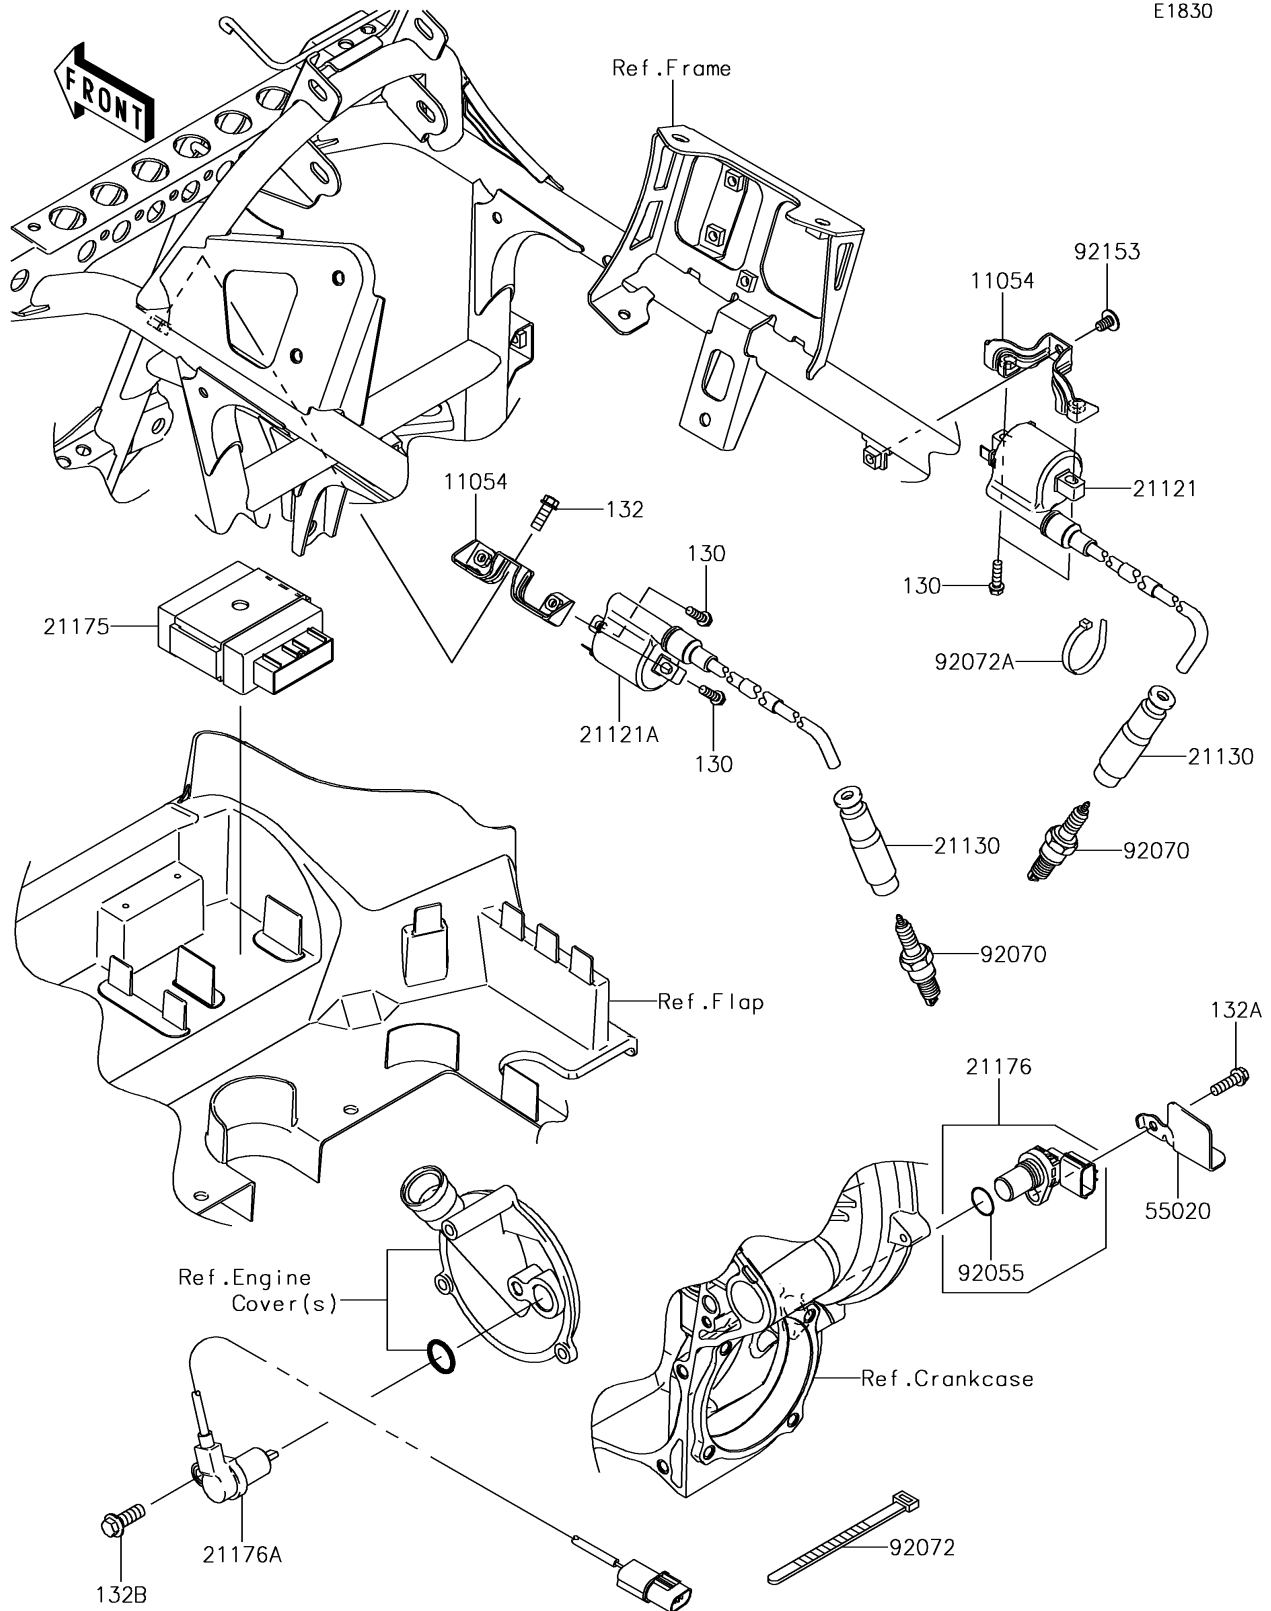

2018 BRUTE FORCE® 750 4x4i EPS

PARTS DIAGRAM

Ignition System

E1830

2018 BRUTE FORCE® 750 4x4i EPS

PARTS LIST

Ignition System

ITEM NAME	PART NUMBER	QUANTITY
-----------	-------------	----------
