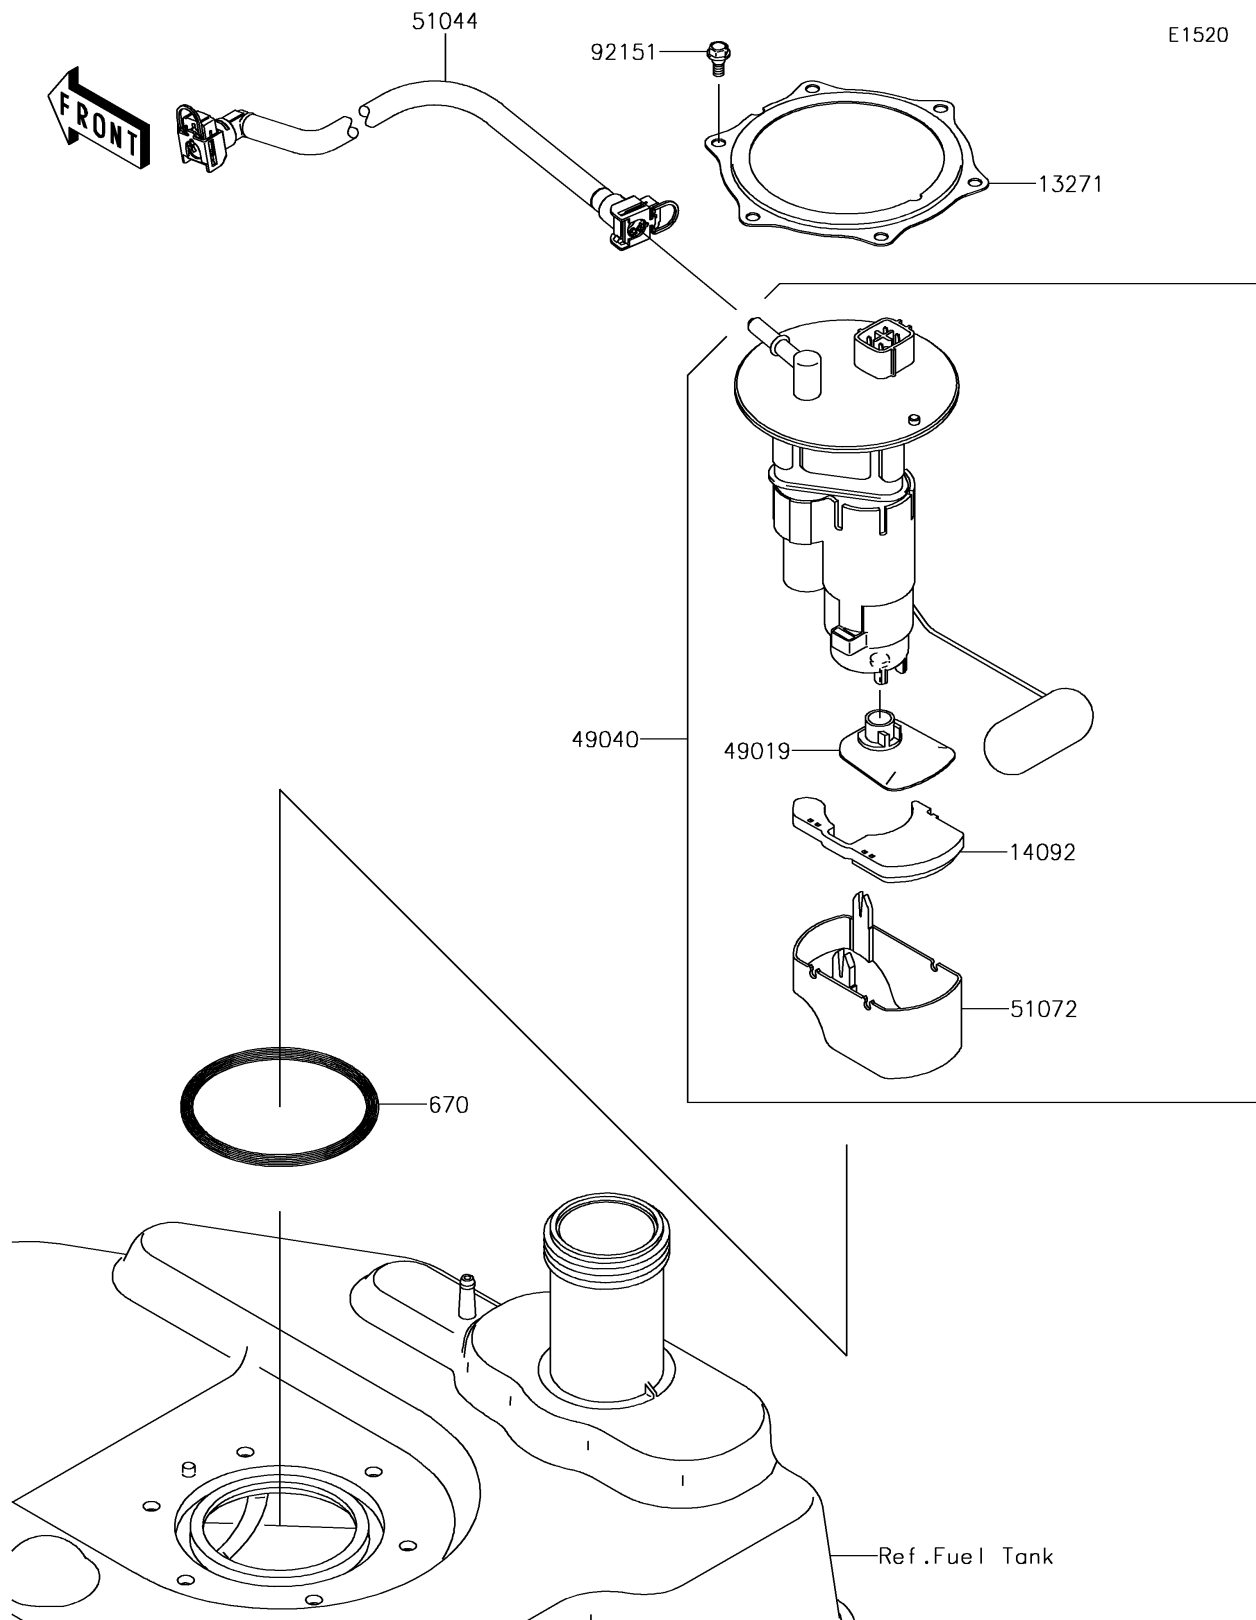

2019 BRUTE FORCE® 750 4x4i EPS

PARTS DIAGRAM

Fuel Pump

2019 BRUTE FORCE® 750 4x4i EPS

PARTS LIST

Fuel Pump

ITEM NAME	PART NUMBER	QUANTITY
-----------	-------------	----------
