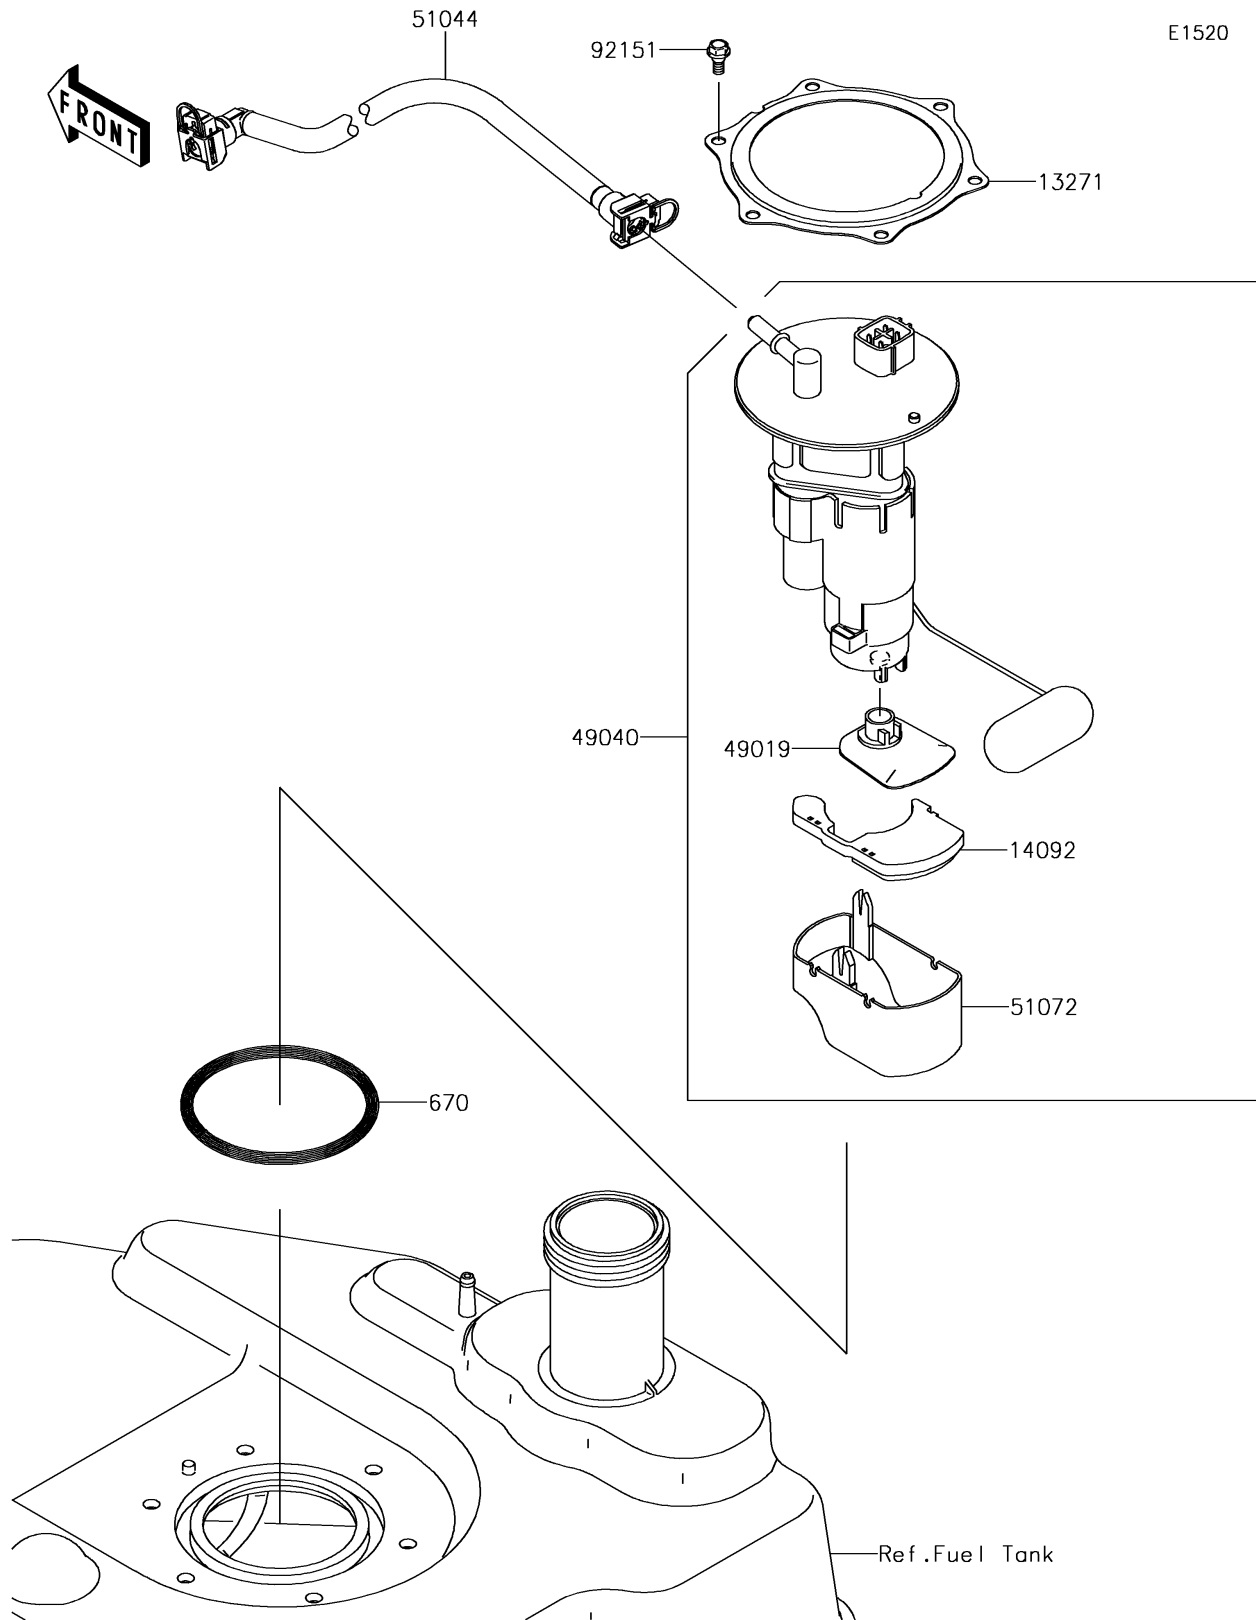

2017 BRUTE FORCE® 750 4x4i EPS

PARTS DIAGRAM

Fuel Pump