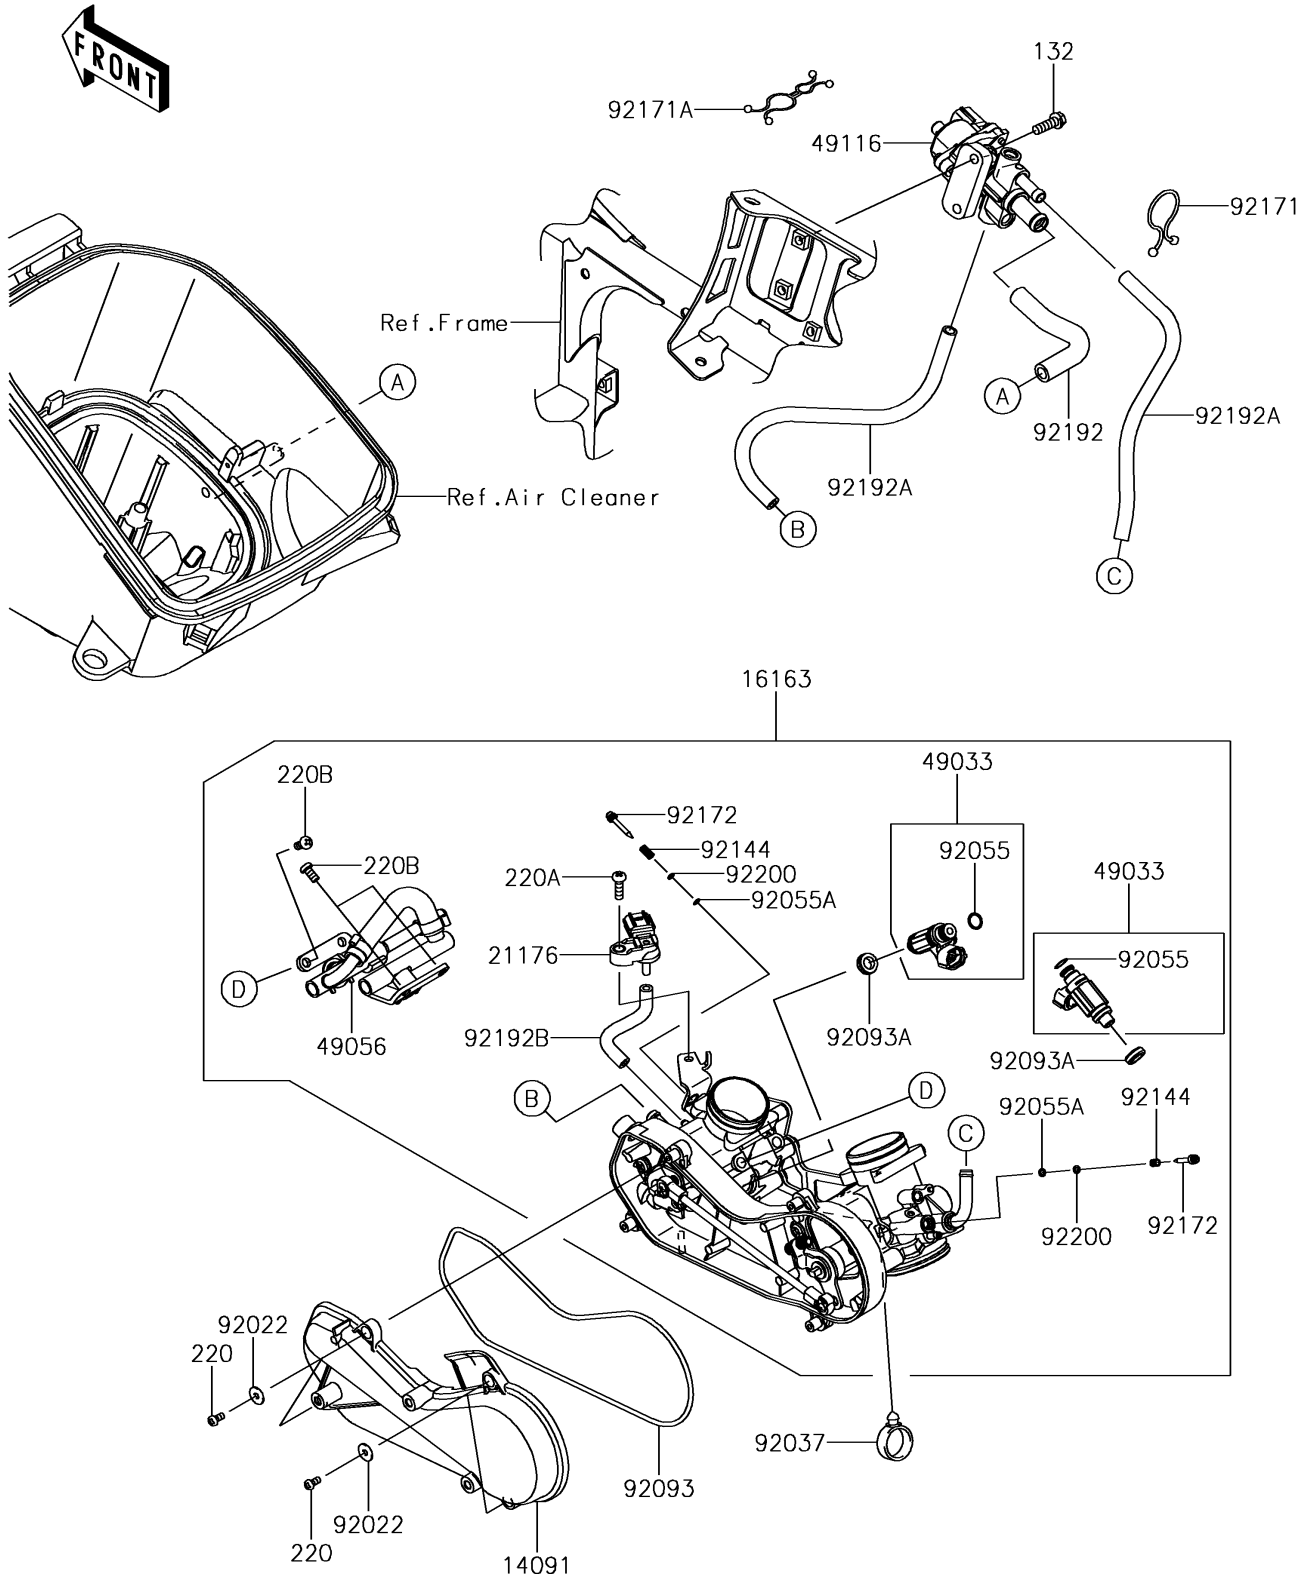

2016 BRUTE FORCE® 750 4x4i EPS

PARTS DIAGRAM

Throttle

E1510

2016 BRUTE FORCE® 750 4x4i EPS

Kawasaki
Let the Good Times Roll®

PARTS LIST

Throttle

ITEM NAME	PART NUMBER	QUANTITY
BOLT-FLANGED-SMALL,6X18 (Ref # 132)	132BD0618	2
COVER,THROTTLE LINK (Ref # 14091)	14091-1731	1
THROTTLE-ASSY (Ref # 16163)	16163-0792	1
SENSOR,PRESSURE (Ref # 21176)	21176-0111	1
SCREW-PAN-CROS,4X8 (Ref # 220)	220AA0408	4
SCREW-PAN-CROS,5X16 (Ref # 220A)	220AA0516	1
SCREW-PAN-CROS,6X12 (Ref # 220B)	220D0612	4
NOZZLE-INJECTION (Ref # 49033)	49033-0011	2
PIPE-INJECTION (Ref # 49056)	49056-0034	1
VALVE-ASSY,ISC (Ref # 49116)	49116-0021	1
WASHER,5.2X13X1 (Ref # 92022)	92022-1380	4
CLAMP,HOSE (Ref # 92037)	92037-1827	1
RING-O,INJECTION NOZZLE (Ref # 92055)	92055-1622	2
RING-O,AIR SCREW (Ref # 92055A)	92055-1658	2
SEAL (Ref # 92093)	92093-0082	1
SEAL (Ref # 92093A)	92093-0127	2
SPRING,THROTTLE STOP SCREW (Ref # 92144)	92144-1674	2
CLAMP (Ref # 92171)	92171-1185	1
CLAMP (Ref # 92171A)	92171-1438	1
SCREW (Ref # 92172)	92172-0156	2
TUBE (Ref # 92192)	92192-0437	1
TUBE (Ref # 92192A)	92192-0439	2
TUBE (Ref # 92192B)	92192-0914	1
WASHER,PILOT AIR SCREW (Ref # 92200)	92200-1564	2