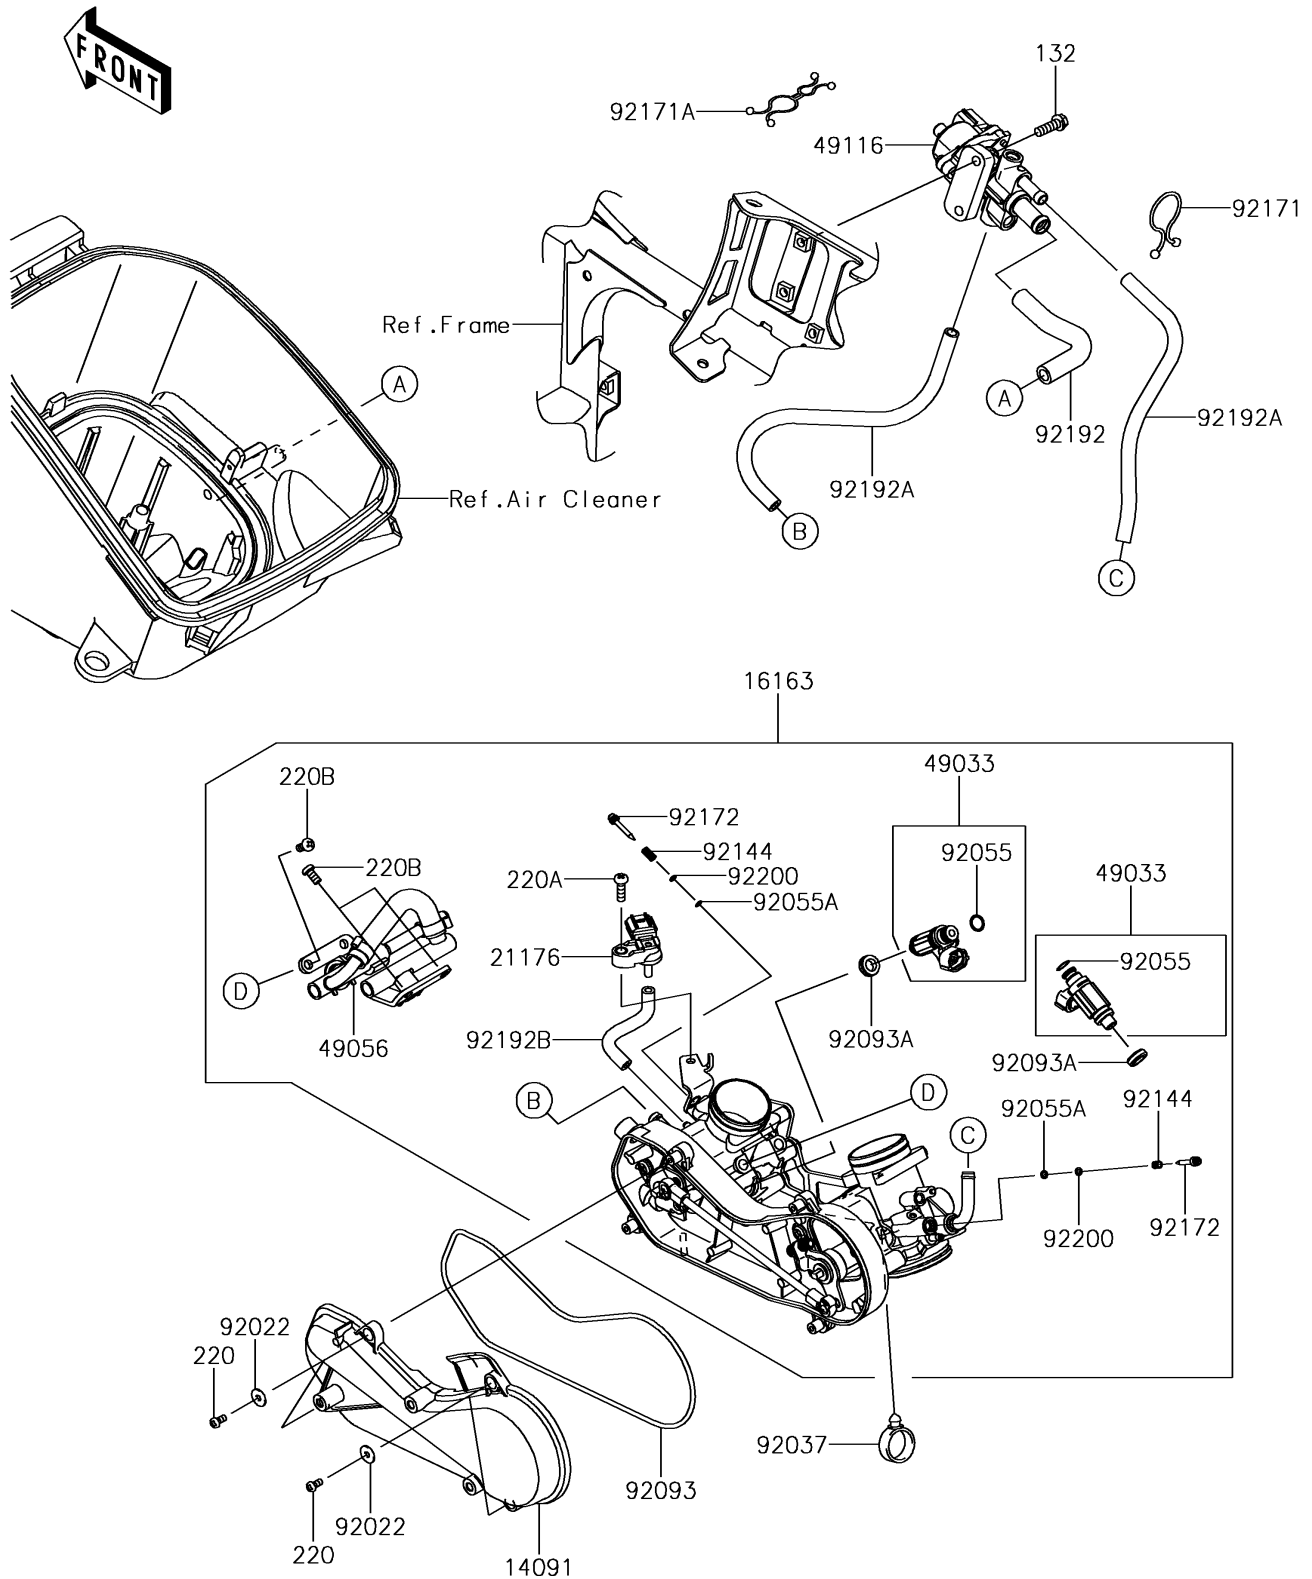

2015 BRUTE FORCE® 750 4x4i EPS

PARTS DIAGRAM

Throttle

E1510

2015 BRUTE FORCE® 750 4x4i EPS

Kawasaki
Let the Good Times Roll®

PARTS LIST

Throttle

ITEM NAME	PART NUMBER	QUANTITY
-----------	-------------	----------
