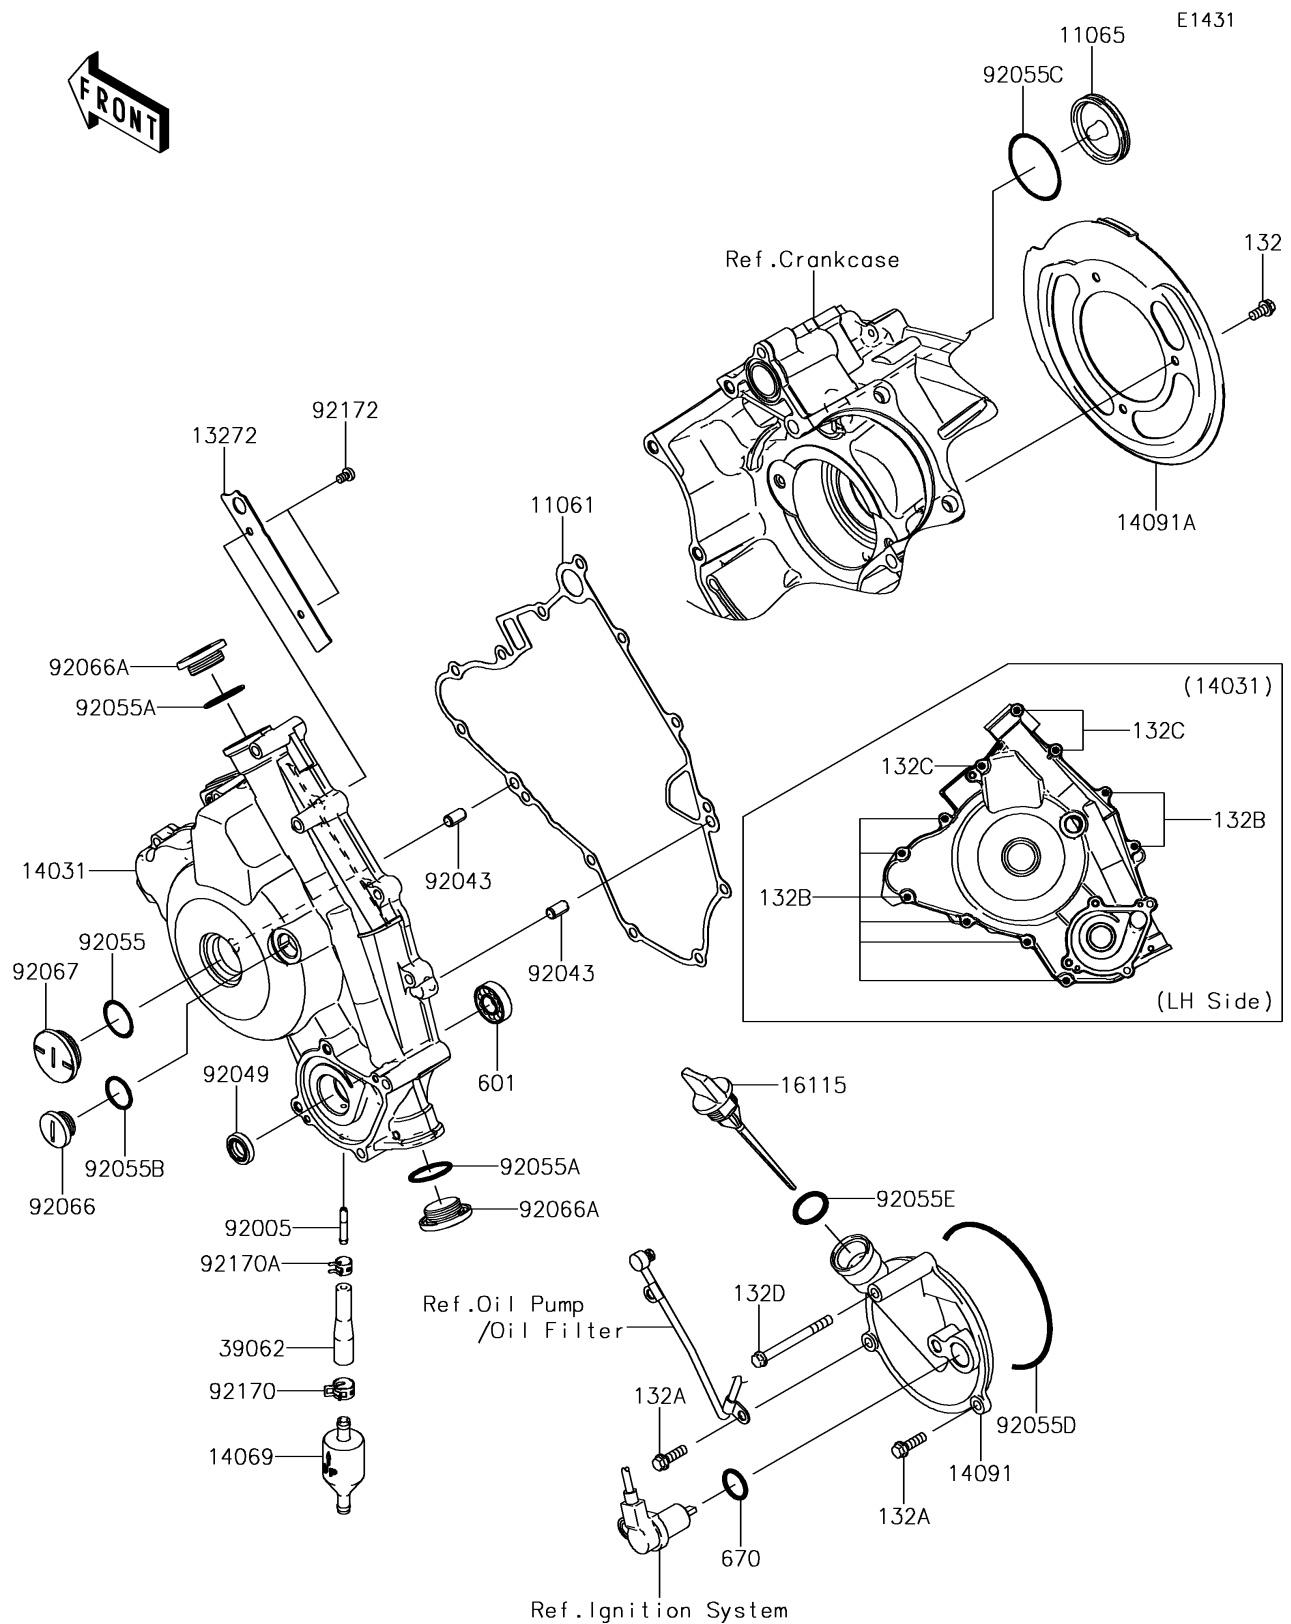

2019 BRUTE FORCE® 750 4x4i EPS

PARTS DIAGRAM

Engine Cover(s)

2019 BRUTE FORCE® 750 4x4i EPS

PARTS LIST

Engine Cover(s)

ITEM NAME	PART NUMBER	QUANTITY
-----------	-------------	----------
