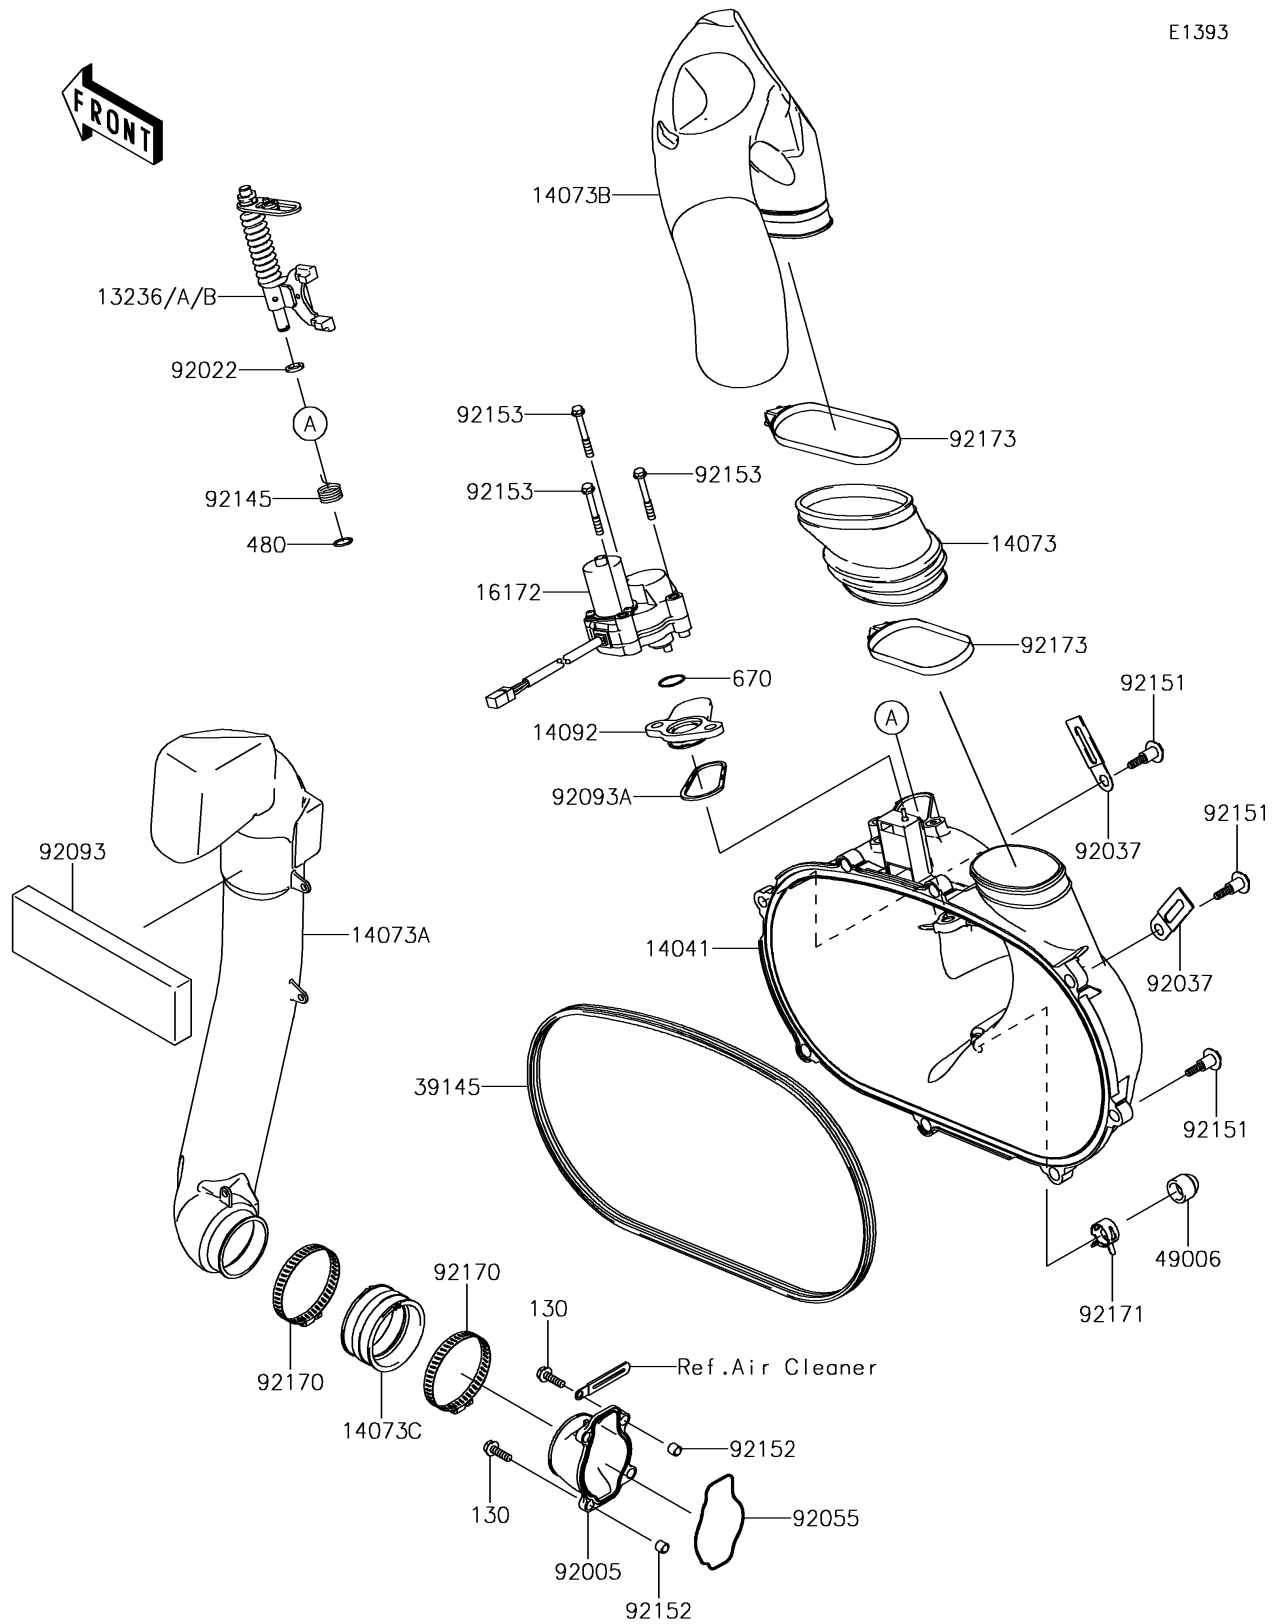

2018 BRUTE FORCE® 750 4x4i EPS

PARTS DIAGRAM

Converter Cover

E1393

2018 BRUTE FORCE® 750 4x4i EPS

PARTS LIST

Converter Cover

ITEM NAME	PART NUMBER	QUANTITY
-----------	-------------	----------
