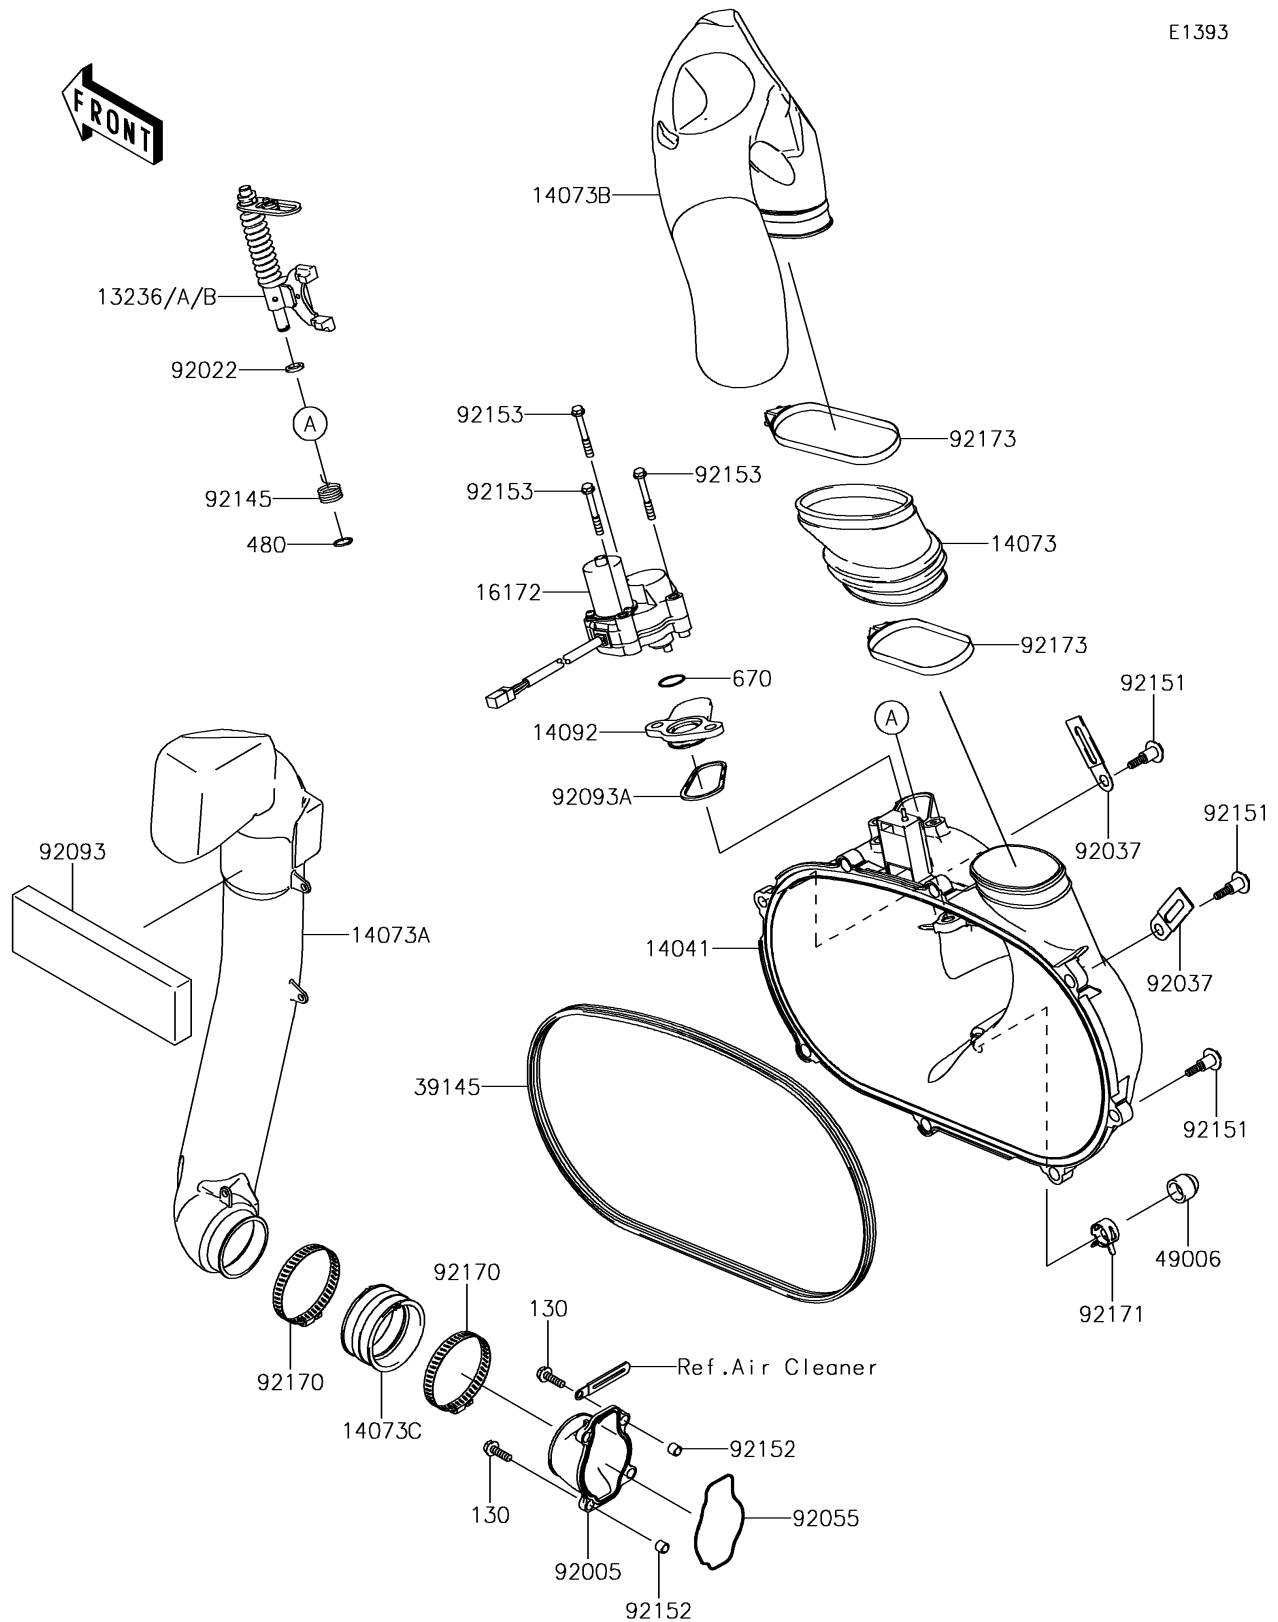

2016 BRUTE FORCE® 750 4x4i EPS

PARTS DIAGRAM

Converter Cover

E1393

2016 BRUTE FORCE® 750 4x4i EPS

Kawasaki
Let the Good Times Roll®

PARTS LIST

Converter Cover

ITEM NAME	PART NUMBER	QUANTITY
BOLT-FLANGED,6X20 (Ref # 130)	130CA0620	4
LEVER-COMP,YELLOW (Ref # 13236)	13236-0046	AR
LEVER-COMP,GREEN (Ref # 13236A)	13236-0047	AR
LEVER-COMP,PAINT LESS (Ref # 13236B)	13236-0048	1
COVER-COMP (Ref # 14041)	14041-0556	1
DUCT,EXHAUST JOINT (Ref # 14073)	14073-0028	1
DUCT,INTAKE (Ref # 14073A)	14073-0298	1
DUCT,EXHAUST (Ref # 14073B)	14073-0734	1
DUCT,JOINT (Ref # 14073C)	14073-1775	1
COVER (Ref # 14092)	14092-0780	1
ACTUATOR (Ref # 16172)	16172-0018	1
TRIM-SEAL (Ref # 39145)	39145-0702	1
CIRCLIP-TYPE-C,10MM (Ref # 480)	480J1000	1
BOOT,DRAIN (Ref # 49006)	49006-0560	1
O RING (Ref # 670)	670D3022	1
FITTING (Ref # 92005)	92005-0718	1
WASHER,10.2X16X1 (Ref # 92022)	92022-1829	1
CLAMP (Ref # 92037)	92037-1780	2
RING-O (Ref # 92055)	92055-1630	1
SEAL (Ref # 92093)	92093-0581	1
SEAL (Ref # 92093A)	92093-1548	1
SPRING (Ref # 92145)	92145-1567	1
BOLT,FLANGED,6X30 (Ref # 92151)	92151-1686	8
COLLAR (Ref # 92152)	92152-1332	4
BOLT,6X47 (Ref # 92153)	92153-0678	3
CLAMP (Ref # 92170)	92170-1764	2
CLAMP (Ref # 92171)	92171-0329	1
CLAMP (Ref # 92173)	92173-0260	2