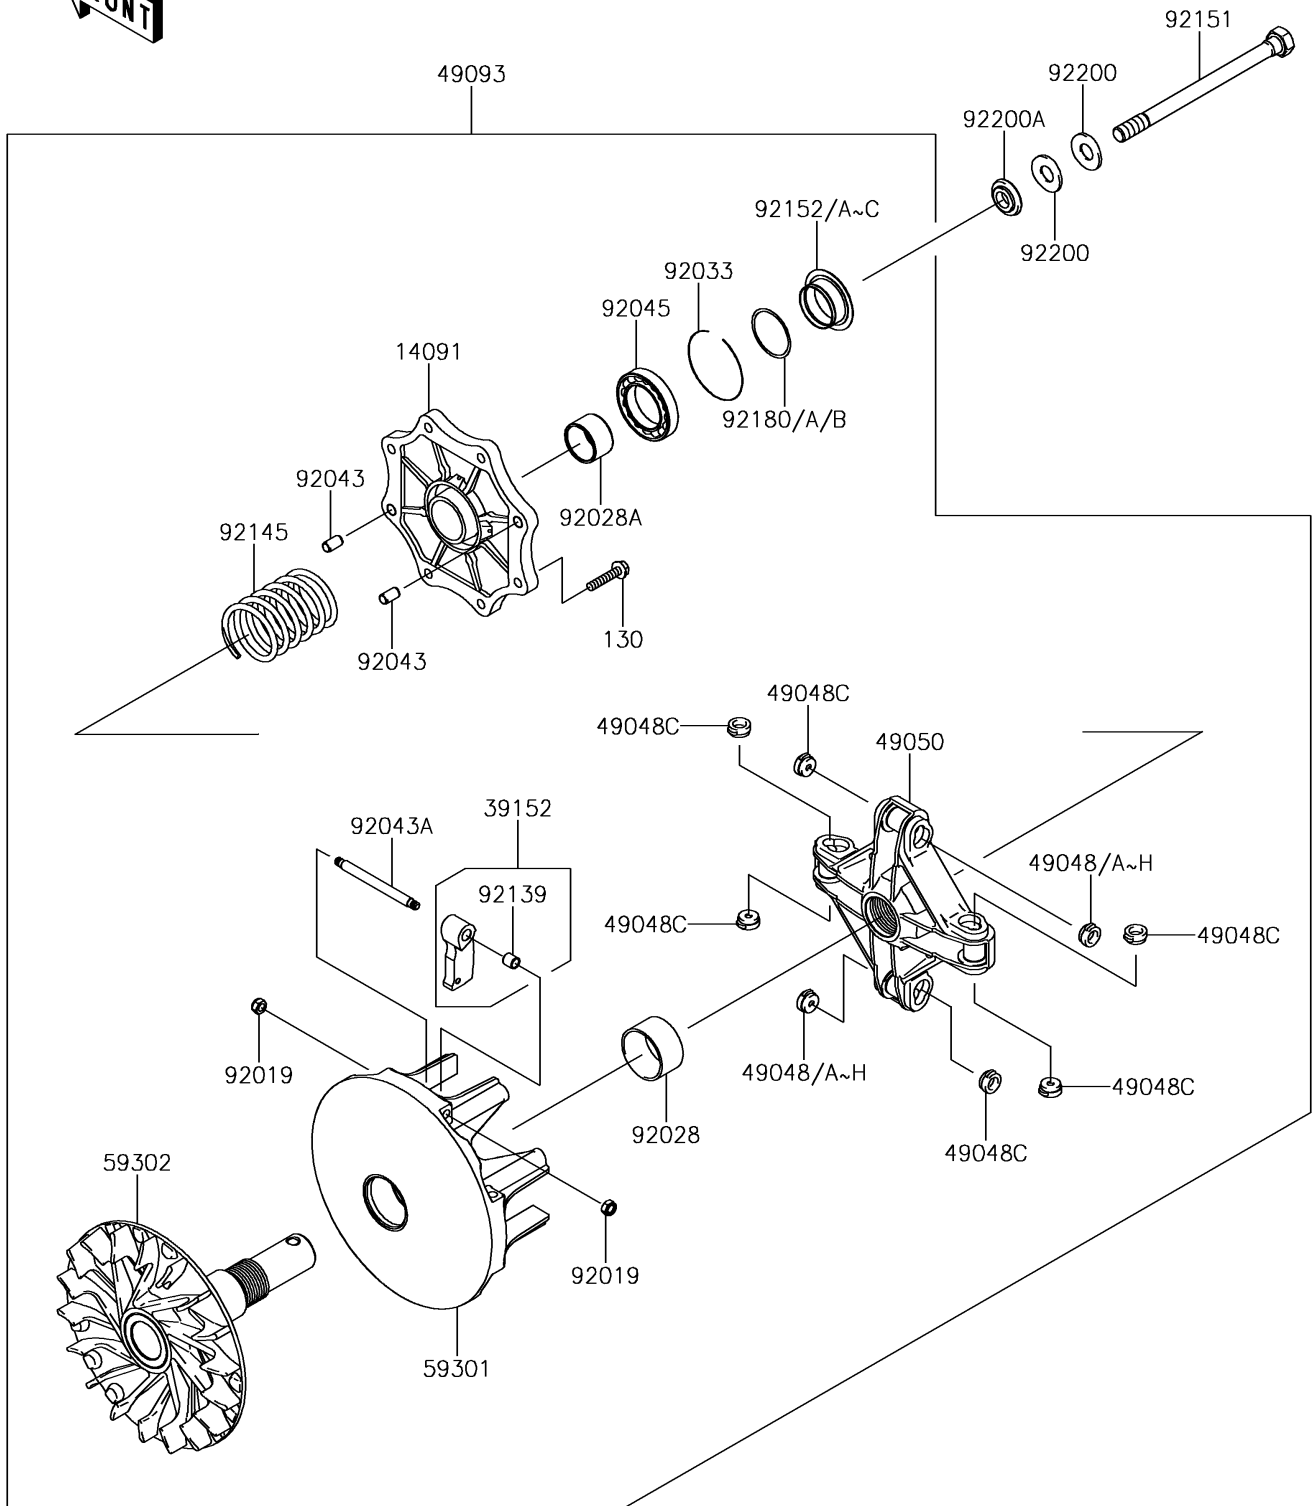

2017 BRUTE FORCE® 750 4x4i EPS

PARTS DIAGRAM

Drive Converter

E1391

2017 BRUTE FORCE® 750 4x4i EPS

Kawasaki
Let the Good Times Roll®

PARTS LIST

Drive Converter

ITEM NAME	PART NUMBER	QUANTITY
BOLT-FLANGED,6X30 (Ref # 130)	130CA0630	8
COVER (Ref # 14091)	14091-1804	1
WEIGHT-RAMP (Ref # 39152)	39152-0034	4
SHOE,T=7.2 (Ref # 49048)	49048-1087	AR
SHOE,T=7.3 (Ref # 49048A)	49048-1088	AR
SHOE,T=7.4 (Ref # 49048B)	49048-1089	AR
SHOE,T=7.5 (Ref # 49048C)	49048-1090	8
SHOE,T=7.6 (Ref # 49048D)	49048-1091	AR
SHOE,T=7.7 (Ref # 49048E)	49048-1092	AR
SHOE,T=7.8 (Ref # 49048F)	49048-1093	AR
SHOE,T=7.9 (Ref # 49048G)	49048-1094	AR
SHOE,T=8.0 (Ref # 49048H)	49048-1095	AR
SPIDER (Ref # 49050)	49050-0010	1
CONVERTER-ASSY-DRIVE (Ref # 49093)	49093-0040	1
SHEAVE-MOVABLE (Ref # 59301)	59301-0007	1
SHEAVE-COMP,FIXED (Ref # 59302)	59302-0078	1
NUT,LOCK,6MM (Ref # 92019)	92019-008	8
BUSHING (Ref # 92028)	92028-1975	1
BUSHING (Ref # 92028A)	92028-1980	1
RING-SNAP (Ref # 92033)	92033-0063	1
PIN,6.2X8X14 (Ref # 92043)	92043-1263	2
PIN (Ref # 92043A)	92043-1688	4
BEARING-BALL,6907DDG8C4 S6NS (Ref # 92045)	92045-1453	1
BUSHING (Ref # 92139)	92139-0215	4
SPRING (Ref # 92145)	92145-0794	1
BOLT,12X165 (Ref # 92151)	92151-1393	1
COLLAR,T=1.6 (Ref # 92152)	92152-1436	AR
COLLAR,T=3.0 (Ref # 92152A)	92152-1437	AR
COLLAR,T=2.3 (Ref # 92152B)	92152-1438	AR

2017 BRUTE FORCE® 750 4x4i EPS

PARTS LIST

Drive Converter

ITEM NAME	PART NUMBER	QUANTITY
COLLAR,T=3.7 (Ref # 92152C)	92152-1440	AR
SHIM,35X40X0.10 (Ref # 92180)	92180-1378	AR
SHIM,35X40X0.20 (Ref # 92180A)	92180-1379	AR
SHIM,35X40X0.30 (Ref # 92180B)	92180-1380	AR
WASHER,SPRING (Ref # 92200)	92200-1504	2
WASHER (Ref # 92200A)	92200-1634	1