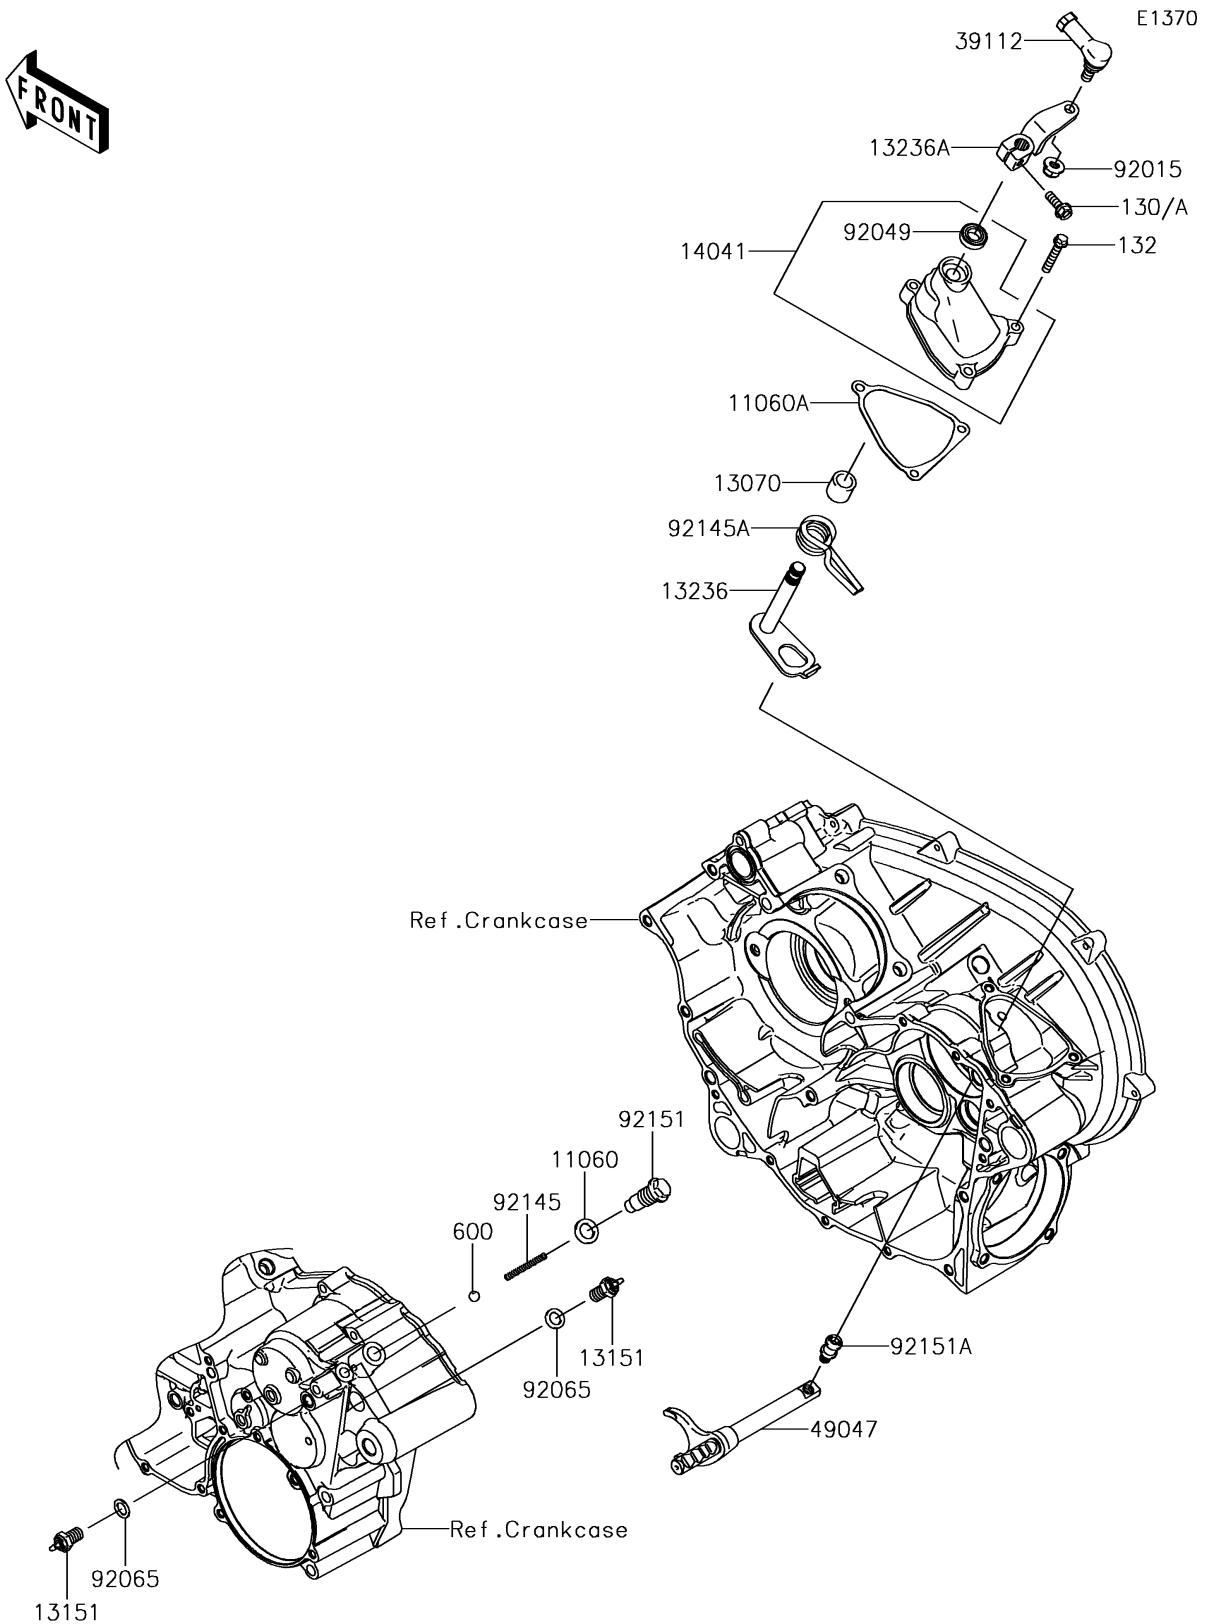

2018 BRUTE FORCE® 750 4x4i EPS

PARTS DIAGRAM

Gear Change Mechanism

2018 BRUTE FORCE® 750 4x4i EPS

PARTS LIST

Gear Change Mechanism

ITEM NAME	PART NUMBER	QUANTITY
-----------	-------------	----------
