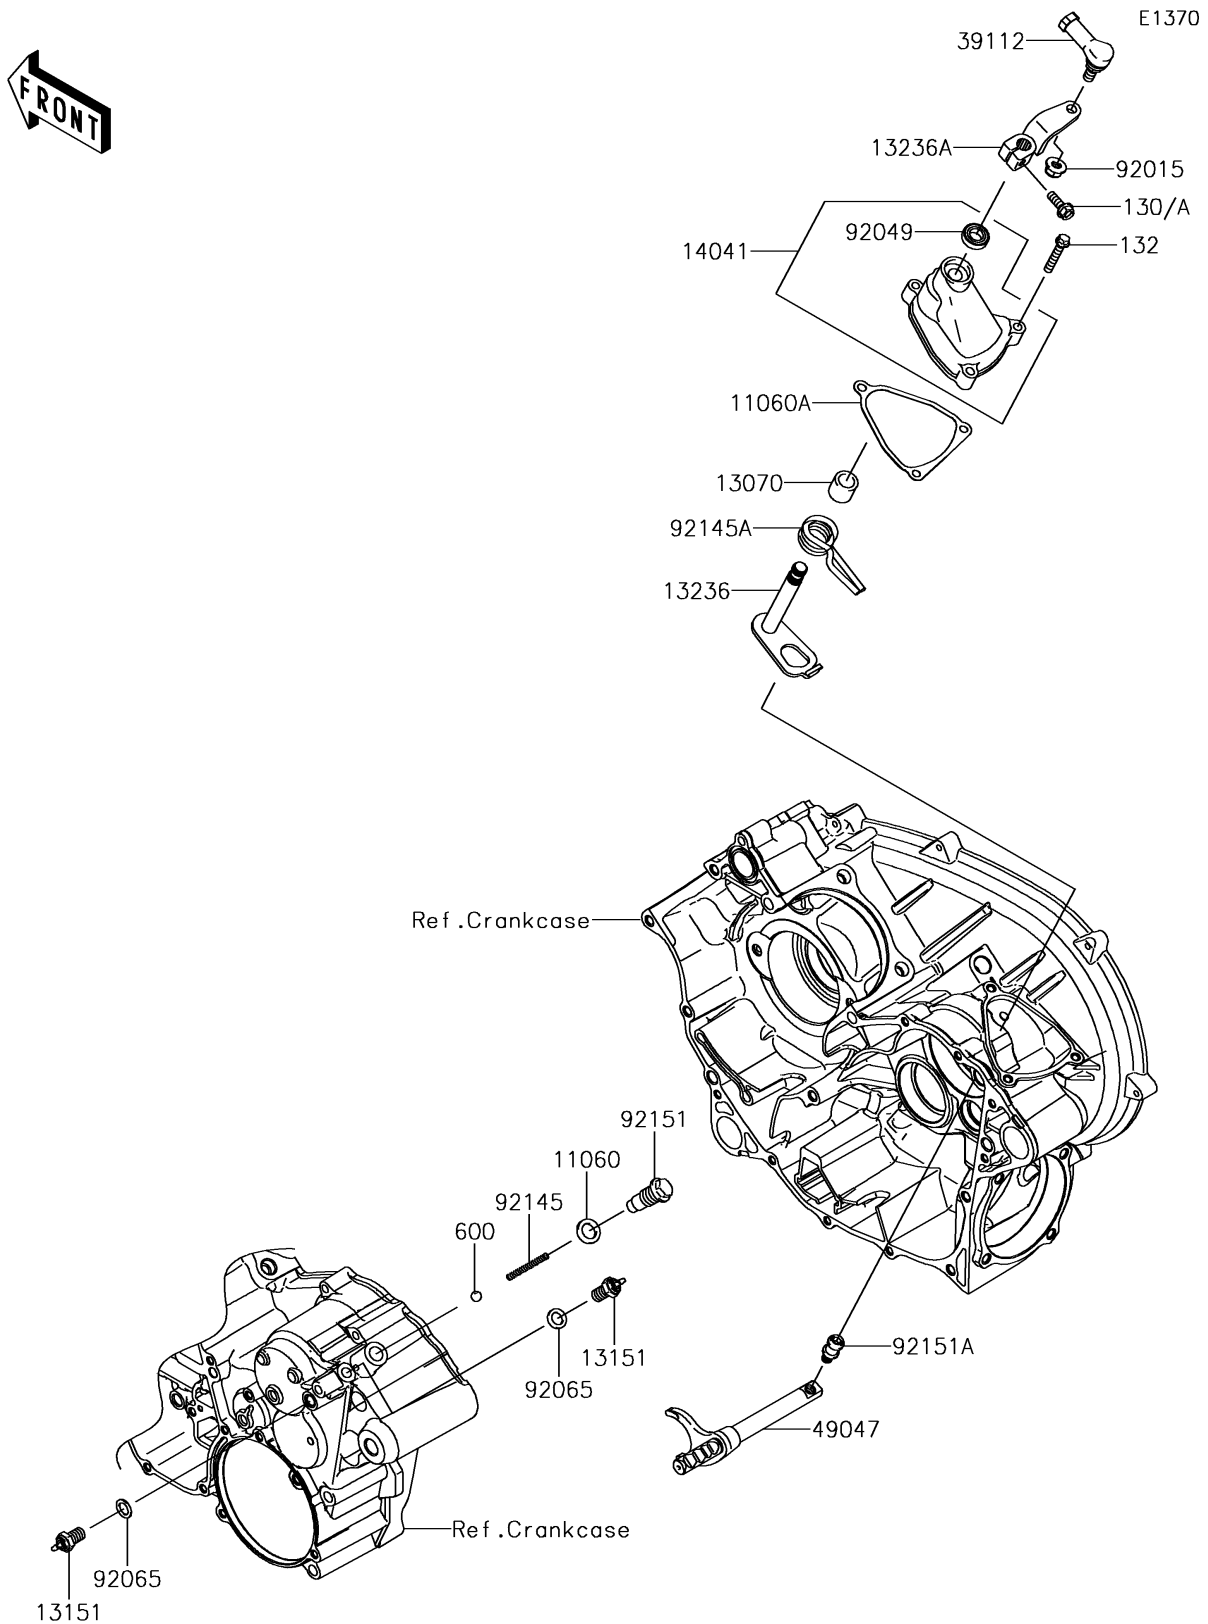

2015 BRUTE FORCE® 750 4x4i EPS

PARTS DIAGRAM

Gear Change Mechanism

2015 BRUTE FORCE® 750 4x4i EPS

PARTS LIST

Gear Change Mechanism

ITEM NAME	PART NUMBER	QUANTITY
-----------	-------------	----------
