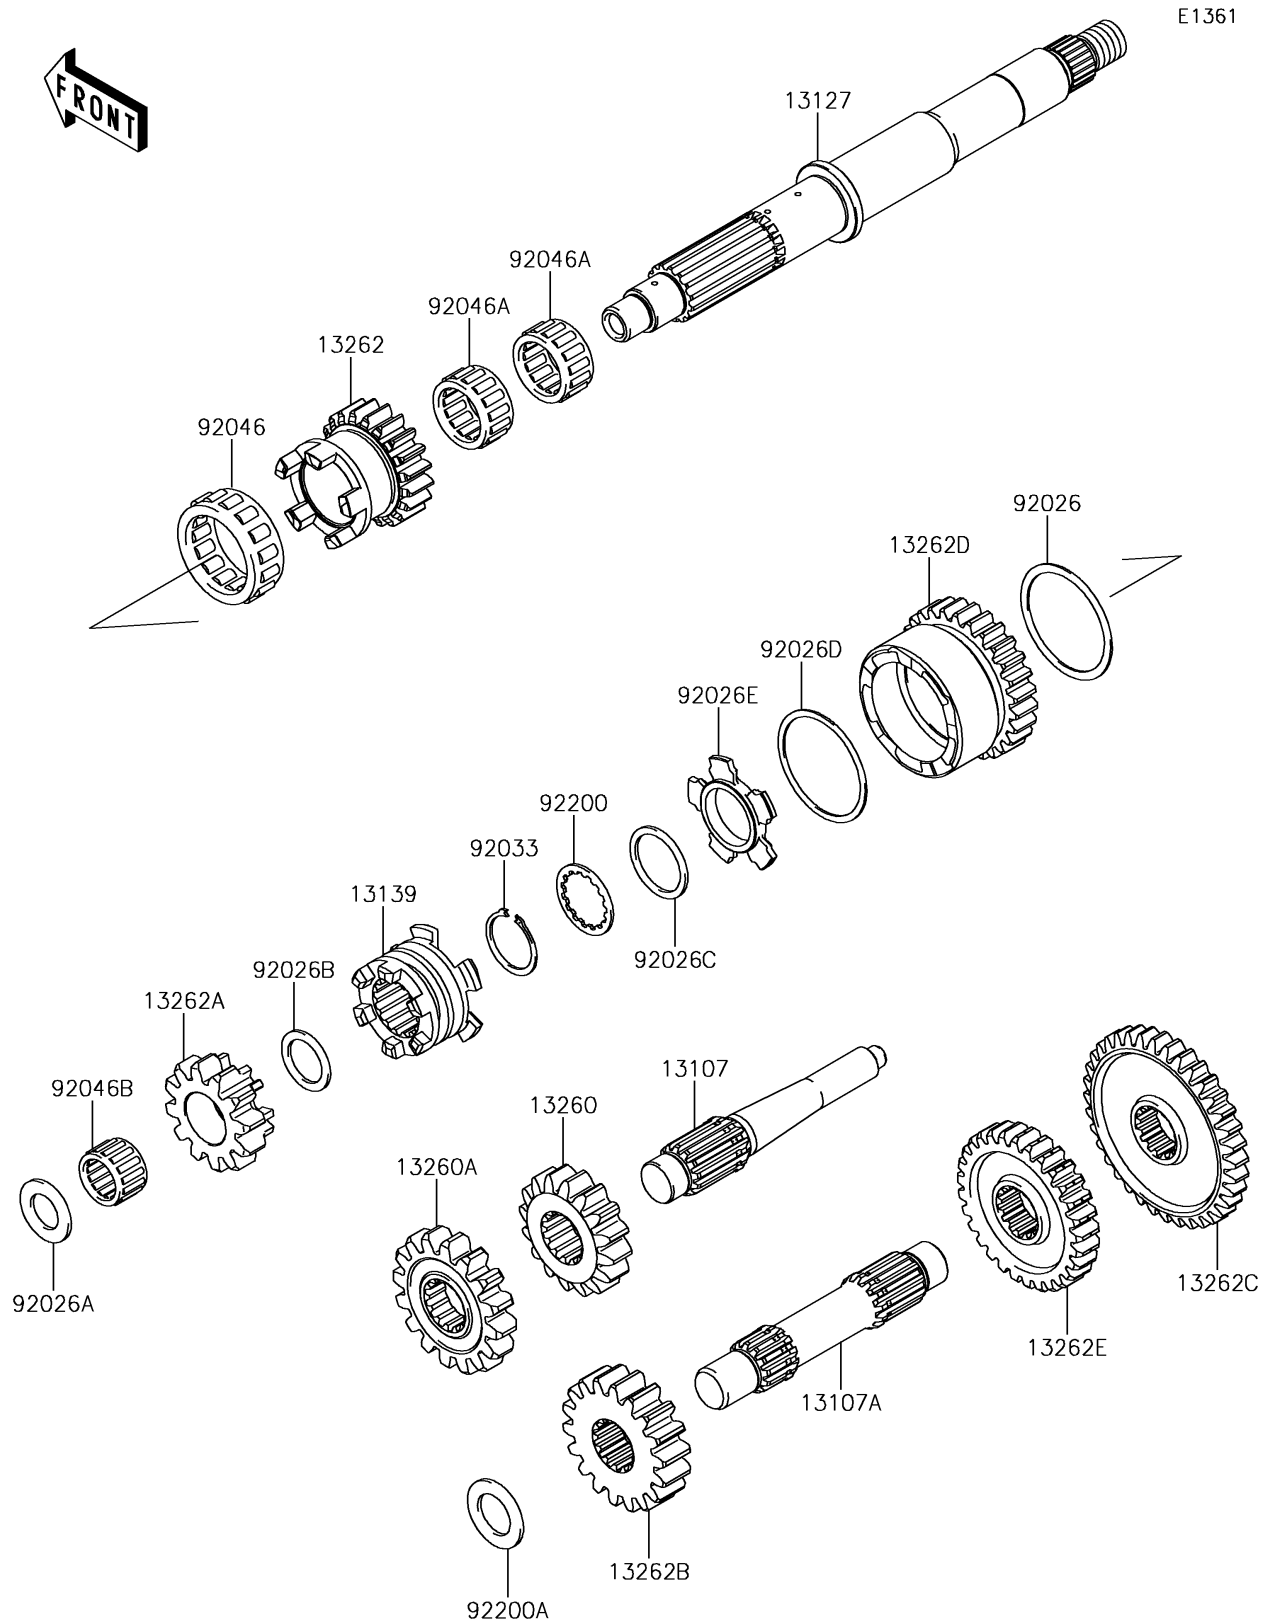

2016 BRUTE FORCE® 750 4x4i EPS

PARTS DIAGRAM

Transmission

2016 BRUTE FORCE® 750 4x4i EPS

Kawasaki
Let the Good Times Roll®

PARTS LIST

Transmission

ITEM NAME	PART NUMBER	QUANTITY
SHAFT,REVERSE,IDLE (Ref # 13107)	13107-0754	1
SHAFT,COUNTER (Ref # 13107A)	13107-0755	1
SHAFT-TRANSMISSION INPUT (Ref # 13127)	13127-0053	1
SHIFTER (Ref # 13139)	13139-0626	1
GEAR,OUTPUT REVERSE,16T (Ref # 13260)	13260-1872	1
GEAR,DRIVEN REVERSE,16T (Ref # 13260A)	13260-1873	1
GEAR,INPUT LOW,20T (Ref # 13262)	13262-0234	1
GEAR,INPUT REVERSE,12T (Ref # 13262A)	13262-0235	1
GEAR,OUTPUT DRIVE,18T (Ref # 13262B)	13262-0432	1
GEAR,DRIVEN LOW,36T (Ref # 13262C)	13262-0794	1
GEAR,INPUT HI,27T (Ref # 13262D)	13262-0837	1
GEAR,DRIVEN HI,29T (Ref # 13262E)	13262-0838	1
SPACER,48.2X56X1.0 (Ref # 92026)	92026-0163	1
SPACER,17.3X30X2.0 (Ref # 92026A)	92026-1415	1
SPACER,21.2X29X1.6 (Ref # 92026B)	92026-1568	1
SPACER,28.2X34.5X1.6 (Ref # 92026C)	92026-1587	1
SPACER,48.2X54.3X1.0 (Ref # 92026D)	92026-1599	1
SPACER,HI&LOW (Ref # 92026E)	92026-1600	1
RING-SNAP,25.9X30.6X1.2 (Ref # 92033)	92033-1037	1
BEARING-NEEDLE,HIGH GEAR (Ref # 92046)	92046-1276	1
BEARING-NEEDLE,FWF-283317 (Ref # 92046A)	92046-1278	2
BEARING-NEEDLE,REVERSE GEAR (Ref # 92046B)	92046-1279	1
WASHER,28.5X34.0X1.5 (Ref # 92200)	92200-1240	1
WASHER,20.3X33X2.0 (Ref # 92200A)	92200-1351	1