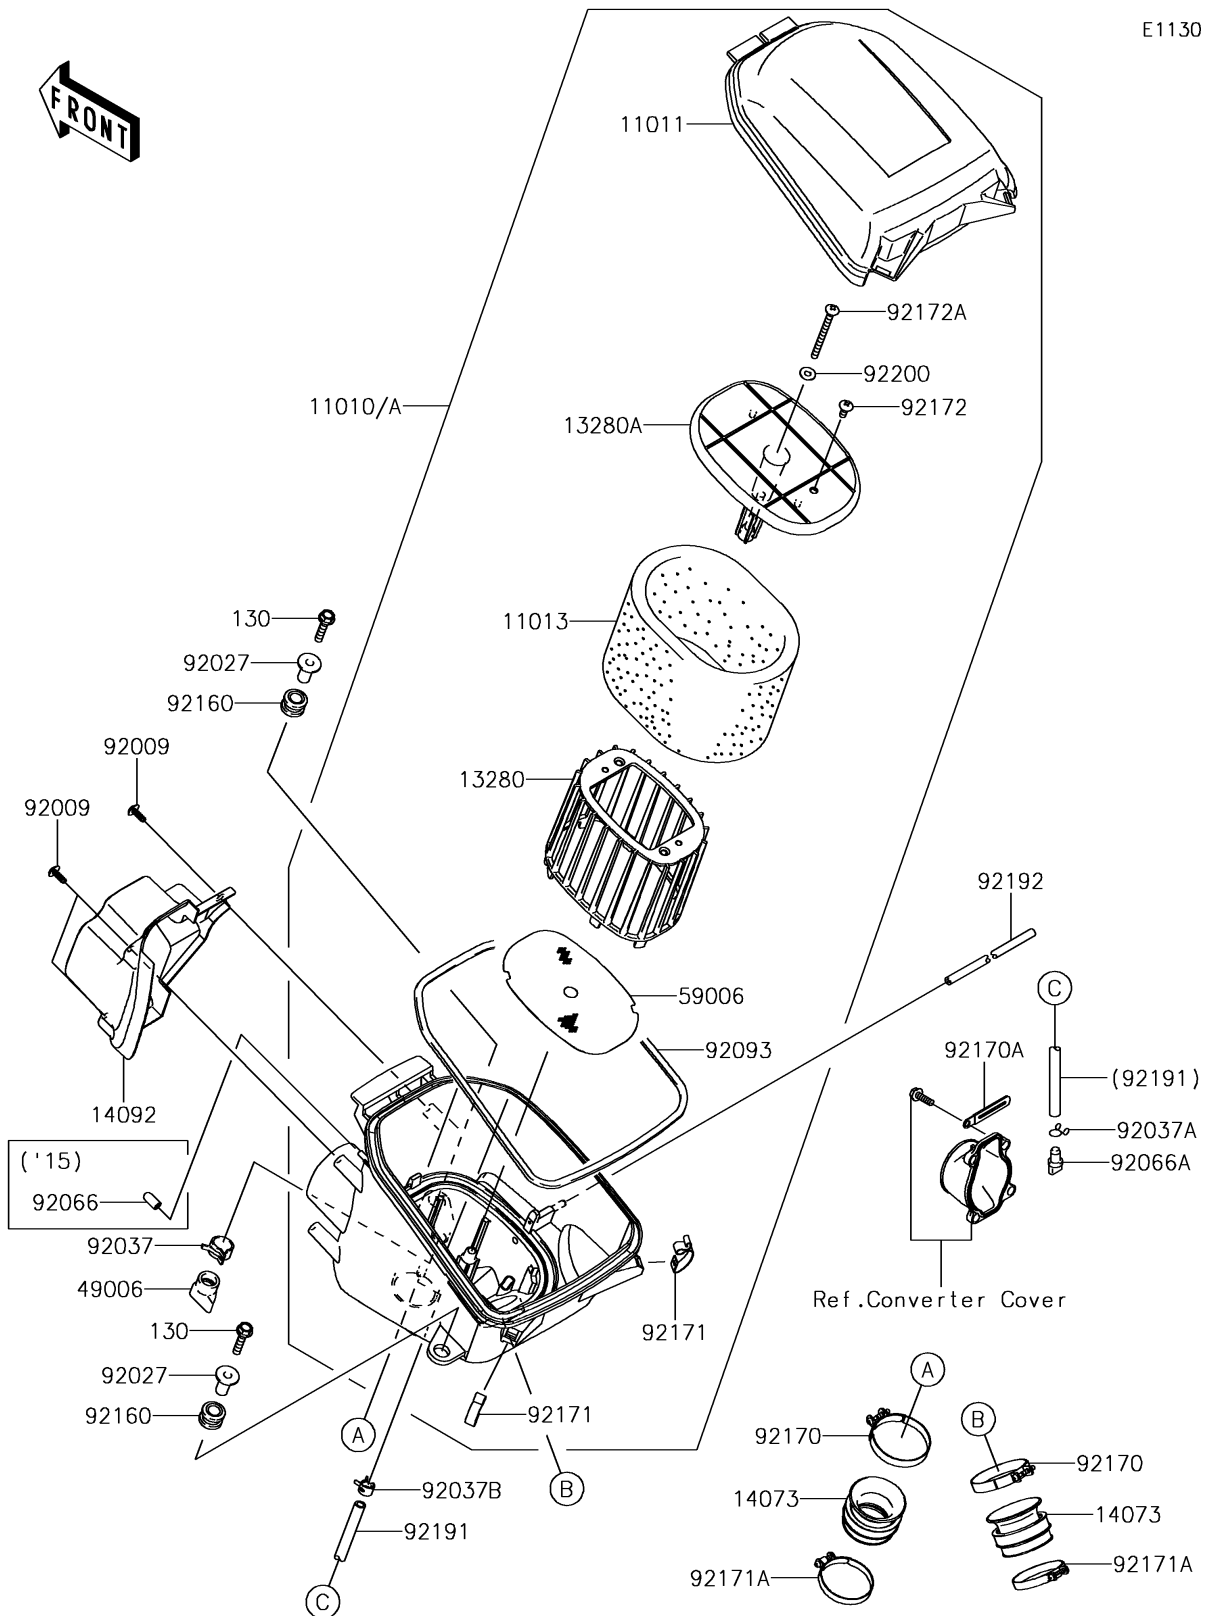

2018 BRUTE FORCE® 750 4x4i EPS

PARTS DIAGRAM

Air Cleaner

2018 BRUTE FORCE® 750 4x4i EPS

PARTS LIST

Air Cleaner

ITEM NAME	PART NUMBER	QUANTITY
-----------	-------------	----------
