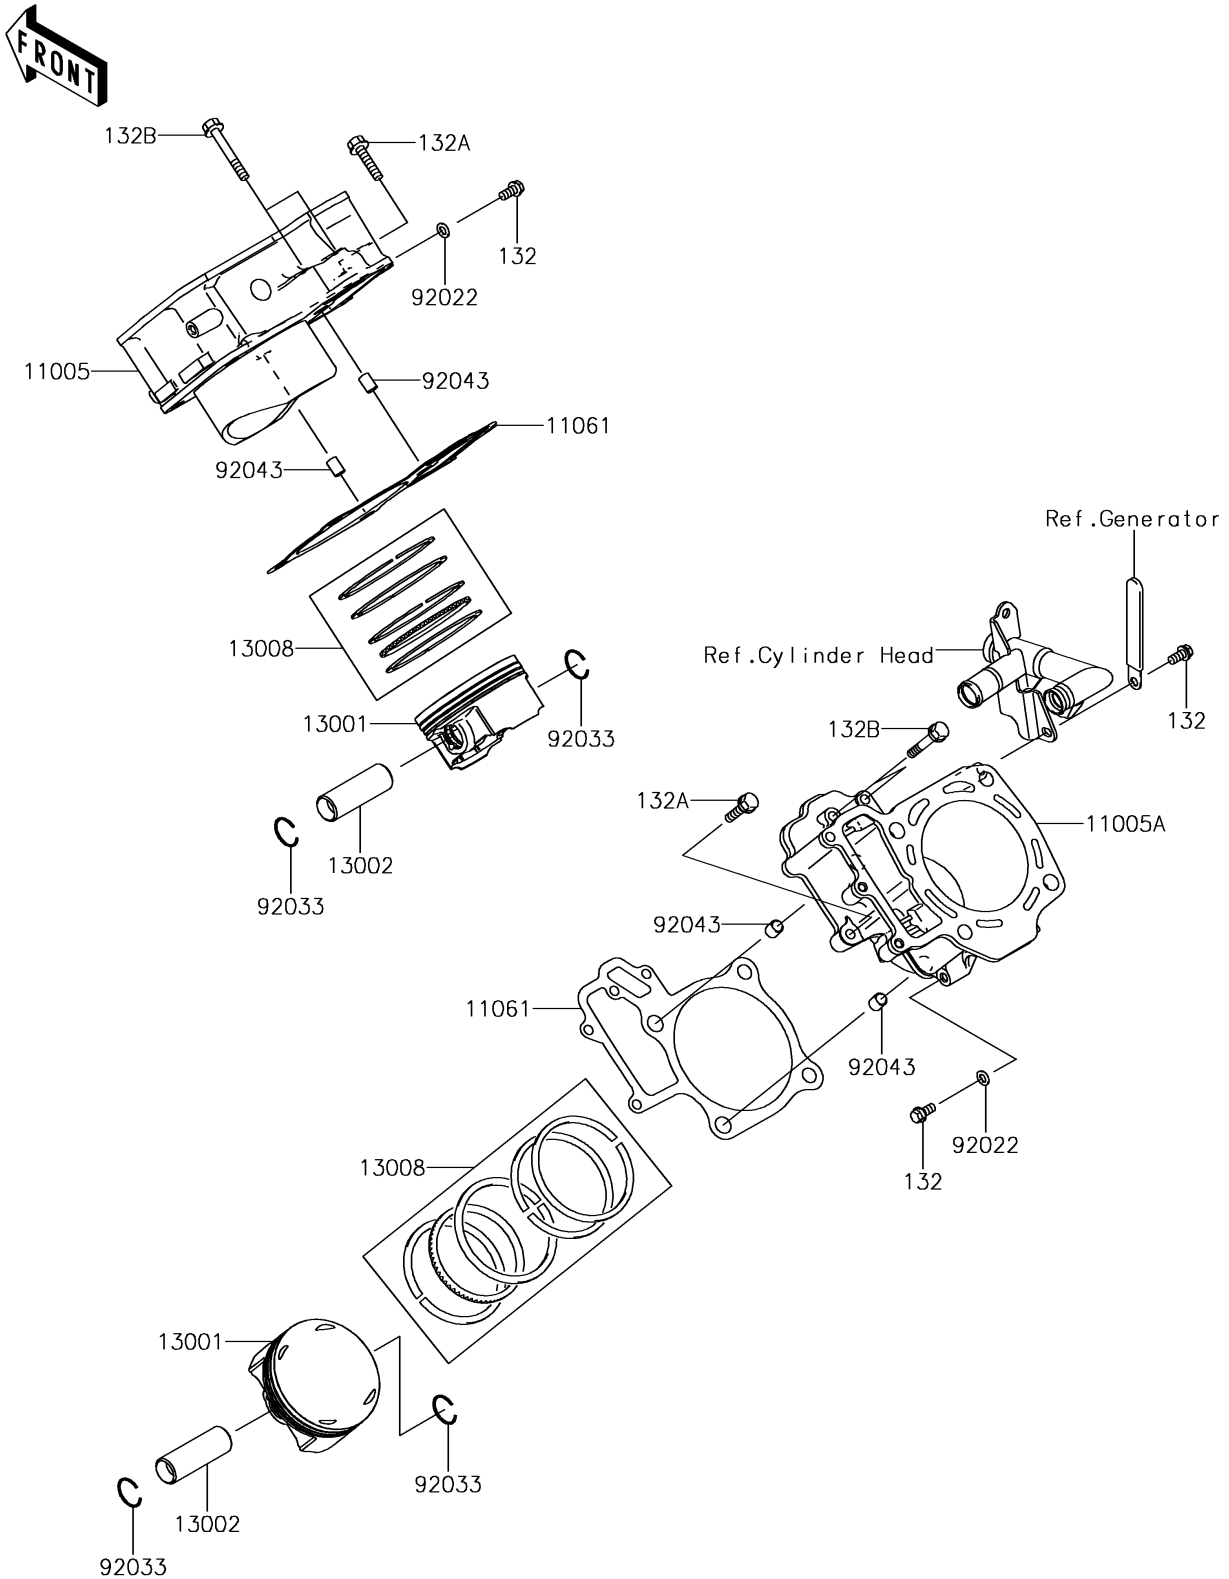

2016 BRUTE FORCE® 750 4x4i EPS

PARTS DIAGRAM

Cylinder/Piston(s)

E1120

2016 BRUTE FORCE® 750 4x4i EPS

Kawasaki
Let the Good Times Roll®

PARTS LIST

Cylinder/Piston(s)

ITEM NAME	PART NUMBER	QUANTITY
CYLINDER-ENGINE,FR (Ref # 11005)	11005-0592	1
CYLINDER-ENGINE,RR (Ref # 11005A)	11005-0593	1
GASKET,CYLINDER BASE (Ref # 11061)	11061-0063	2
PISTON-ENGINE (Ref # 13001)	13001-0741	2
PIN-PISTON (Ref # 13002)	13002-1060	2
RING-SET-PISTON (Ref # 13008)	13008-0042	2
BOLT-FLANGED-SMALL,6X12 (Ref # 132)	132BA0612	3
BOLT-FLANGED-SMALL,6X30 (Ref # 132A)	132BA0630	2
BOLT-FLANGED-SMALL,6X40 (Ref # 132B)	132BA0640	4
WASHER,6.2X11X1 (Ref # 92022)	92022-304	2
RING-SNAP (Ref # 92033)	92033-1207	4
PIN,10.1X12X14 (Ref # 92043)	92043-4009	4