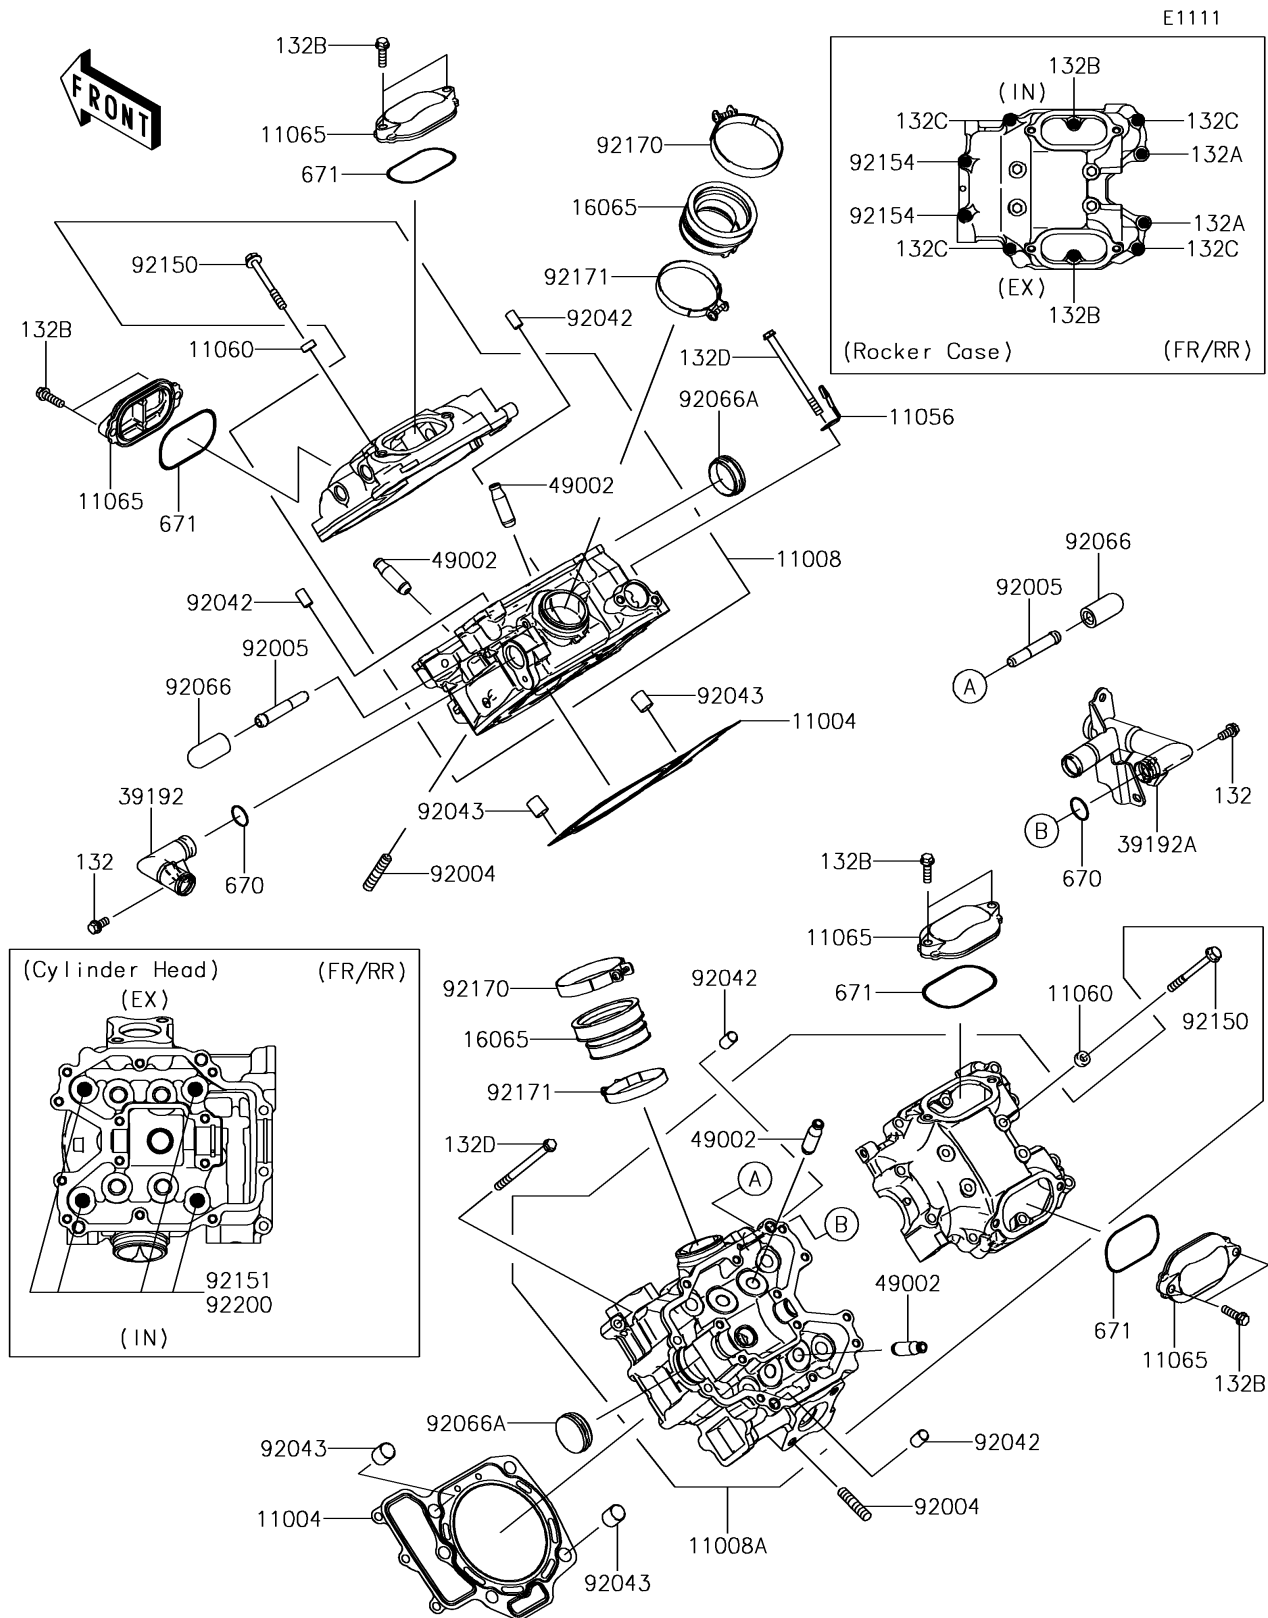

2015 BRUTE FORCE® 750 4x4i EPS

PARTS DIAGRAM

Cylinder Head

2015 BRUTE FORCE® 750 4x4i EPS

PARTS LIST Cylinder Head

ITEM NAME	PART NUMBER	QUANTITY
-----------	-------------	----------
