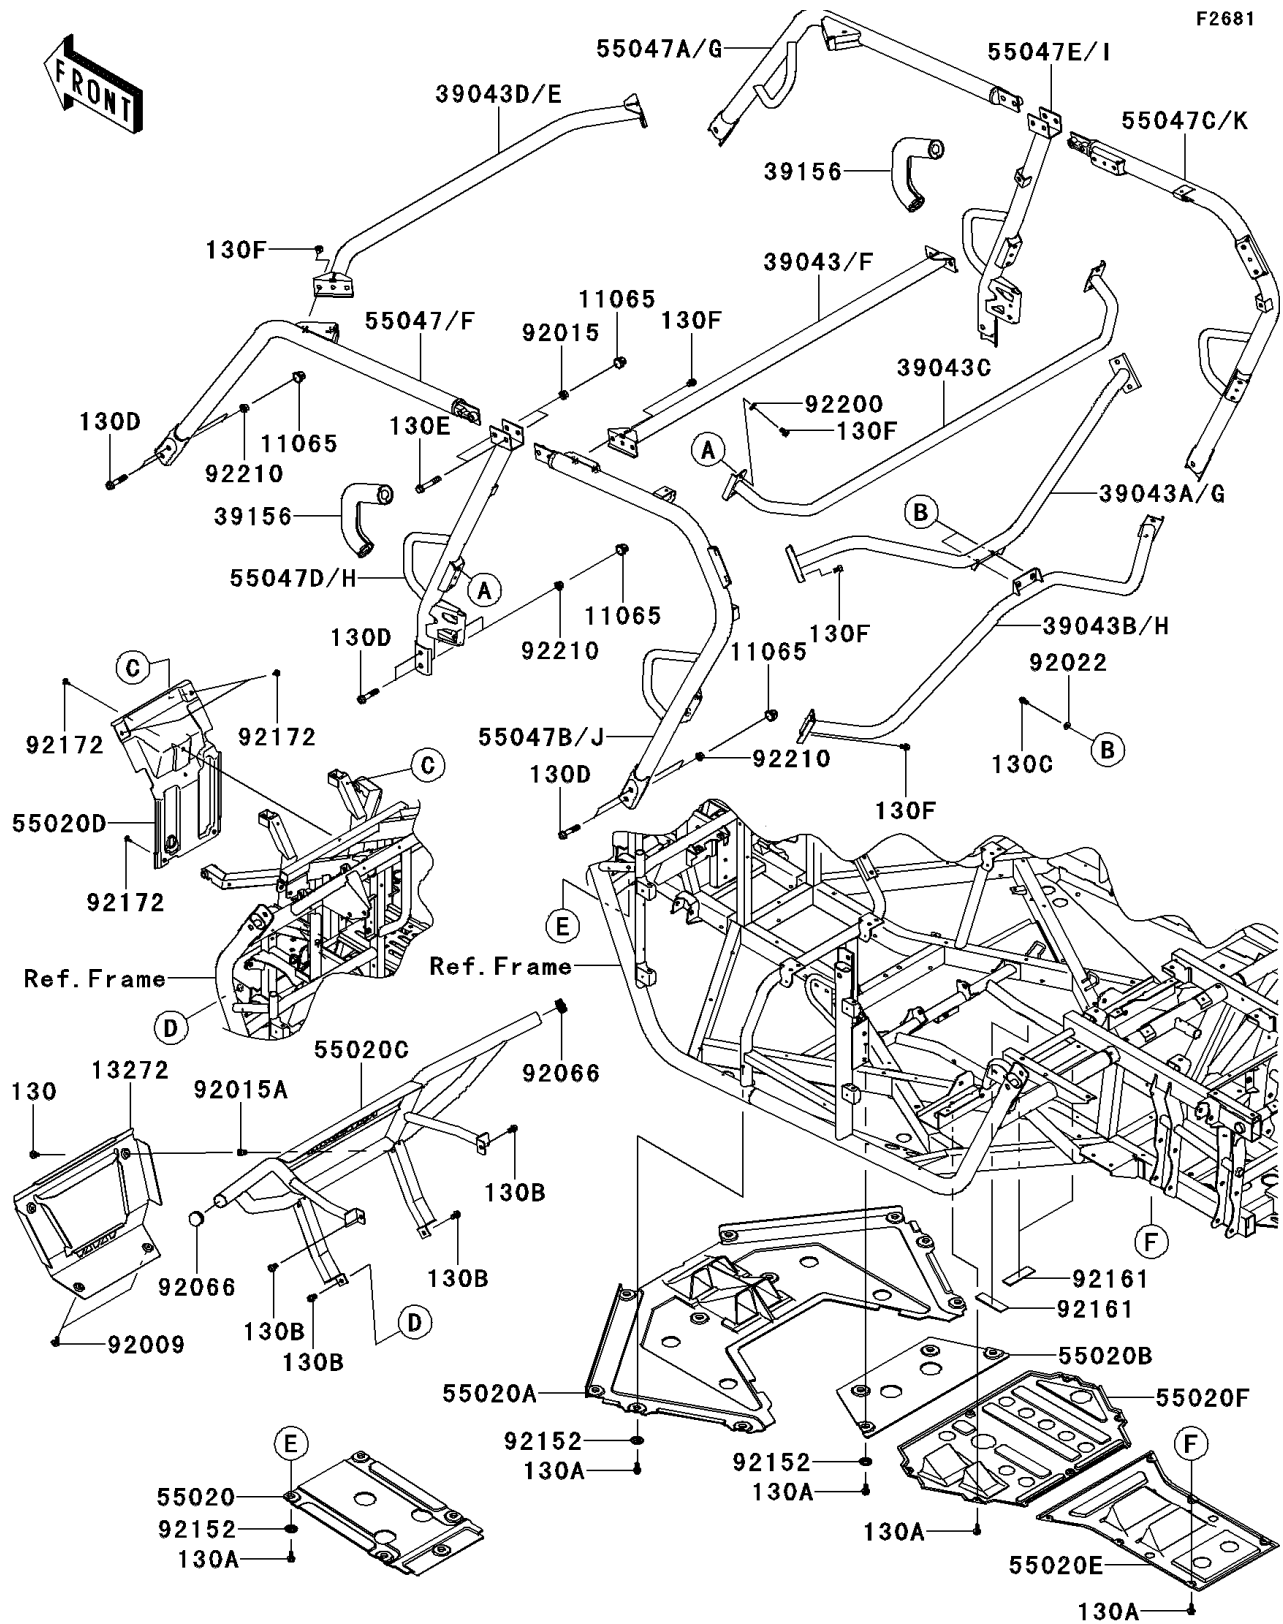

2012 TERYX4™ 750 4x4 EPS Realtree APG HD

PARTS DIAGRAM Guards/Cab Frame

2012 TERYX4™ 750 4x4 EPS Realtree APG HD

PARTS LIST

Guards/Cab Frame

ITEM NAME	PART NUMBER	QUANTITY
-----------	-------------	----------
