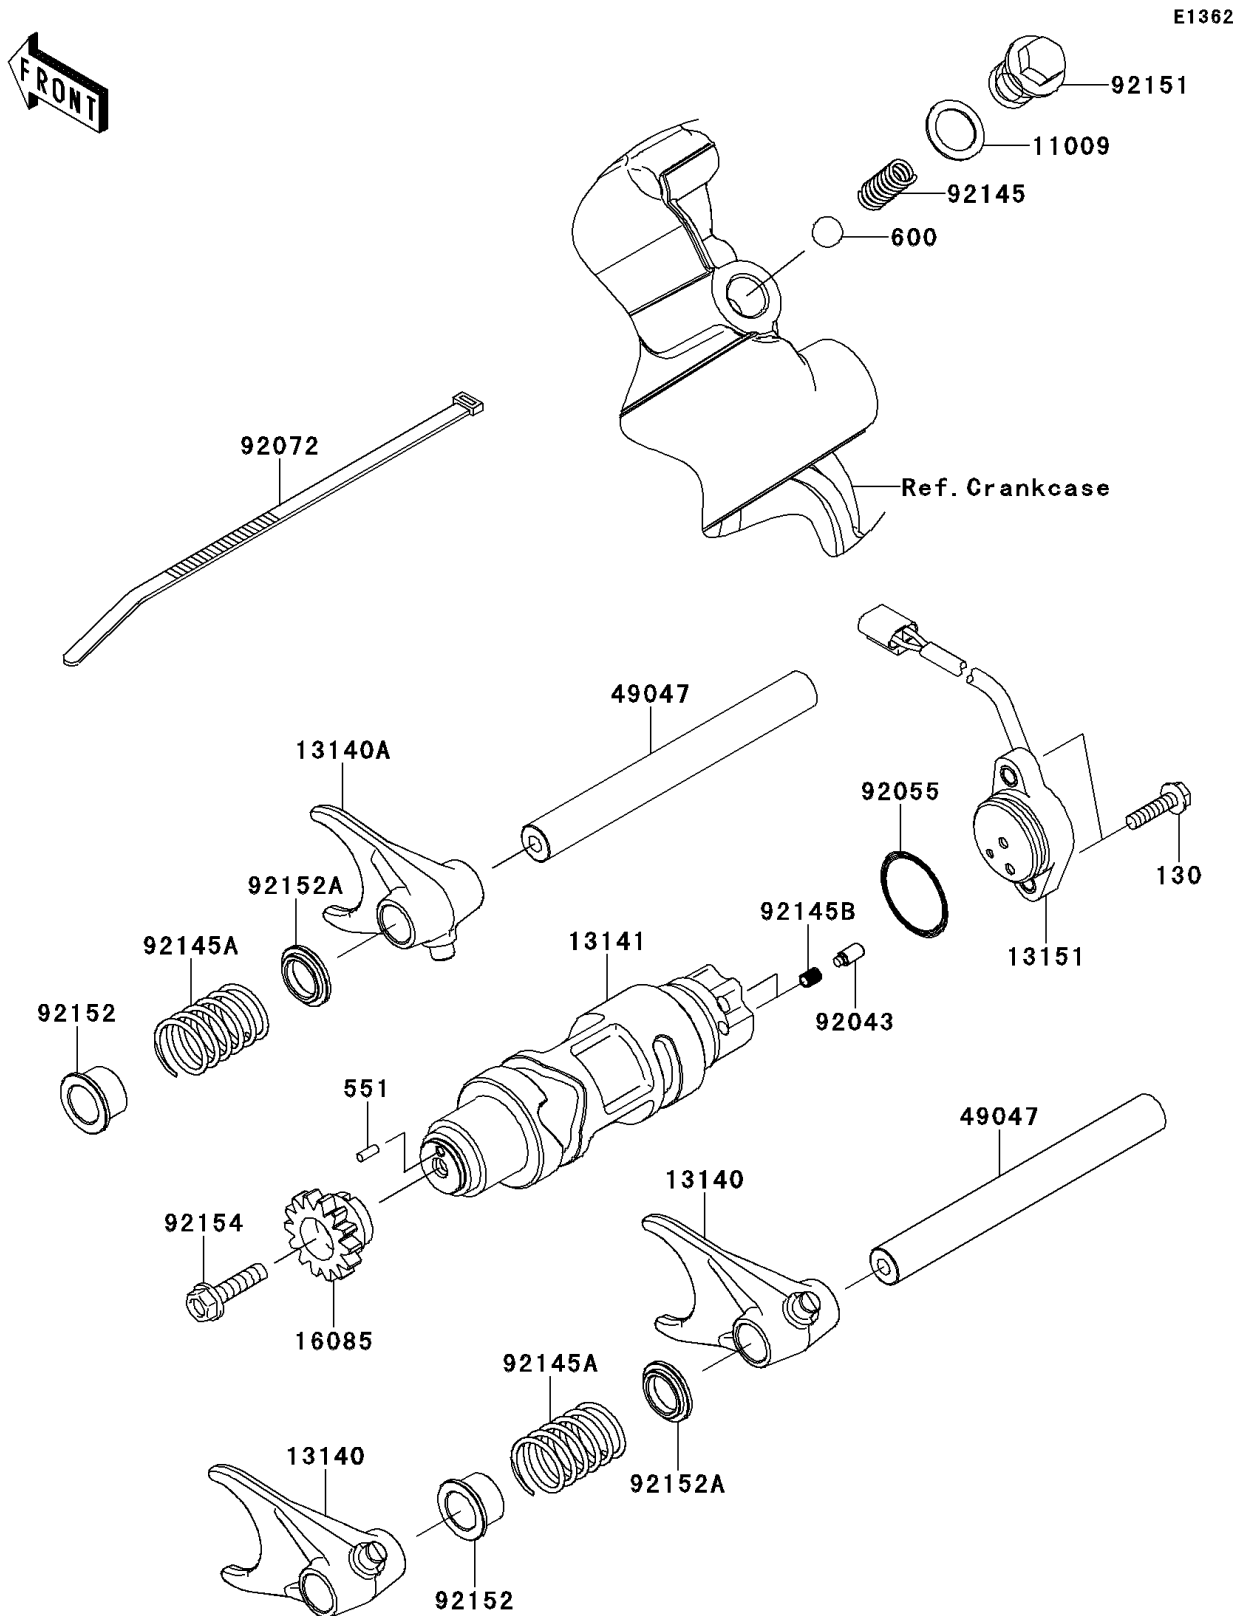

2012 TERYX4™ 750 4x4 EPS Realtree APG HD

PARTS DIAGRAM

Gear Change Drum/Shift Fork(s)

2012 TERYX4™ 750 4x4 EPS Realtree APG HD

PARTS LIST

Gear Change Drum/Shift Fork(s)

ITEM NAME

PART NUMBER

QUANTITY
