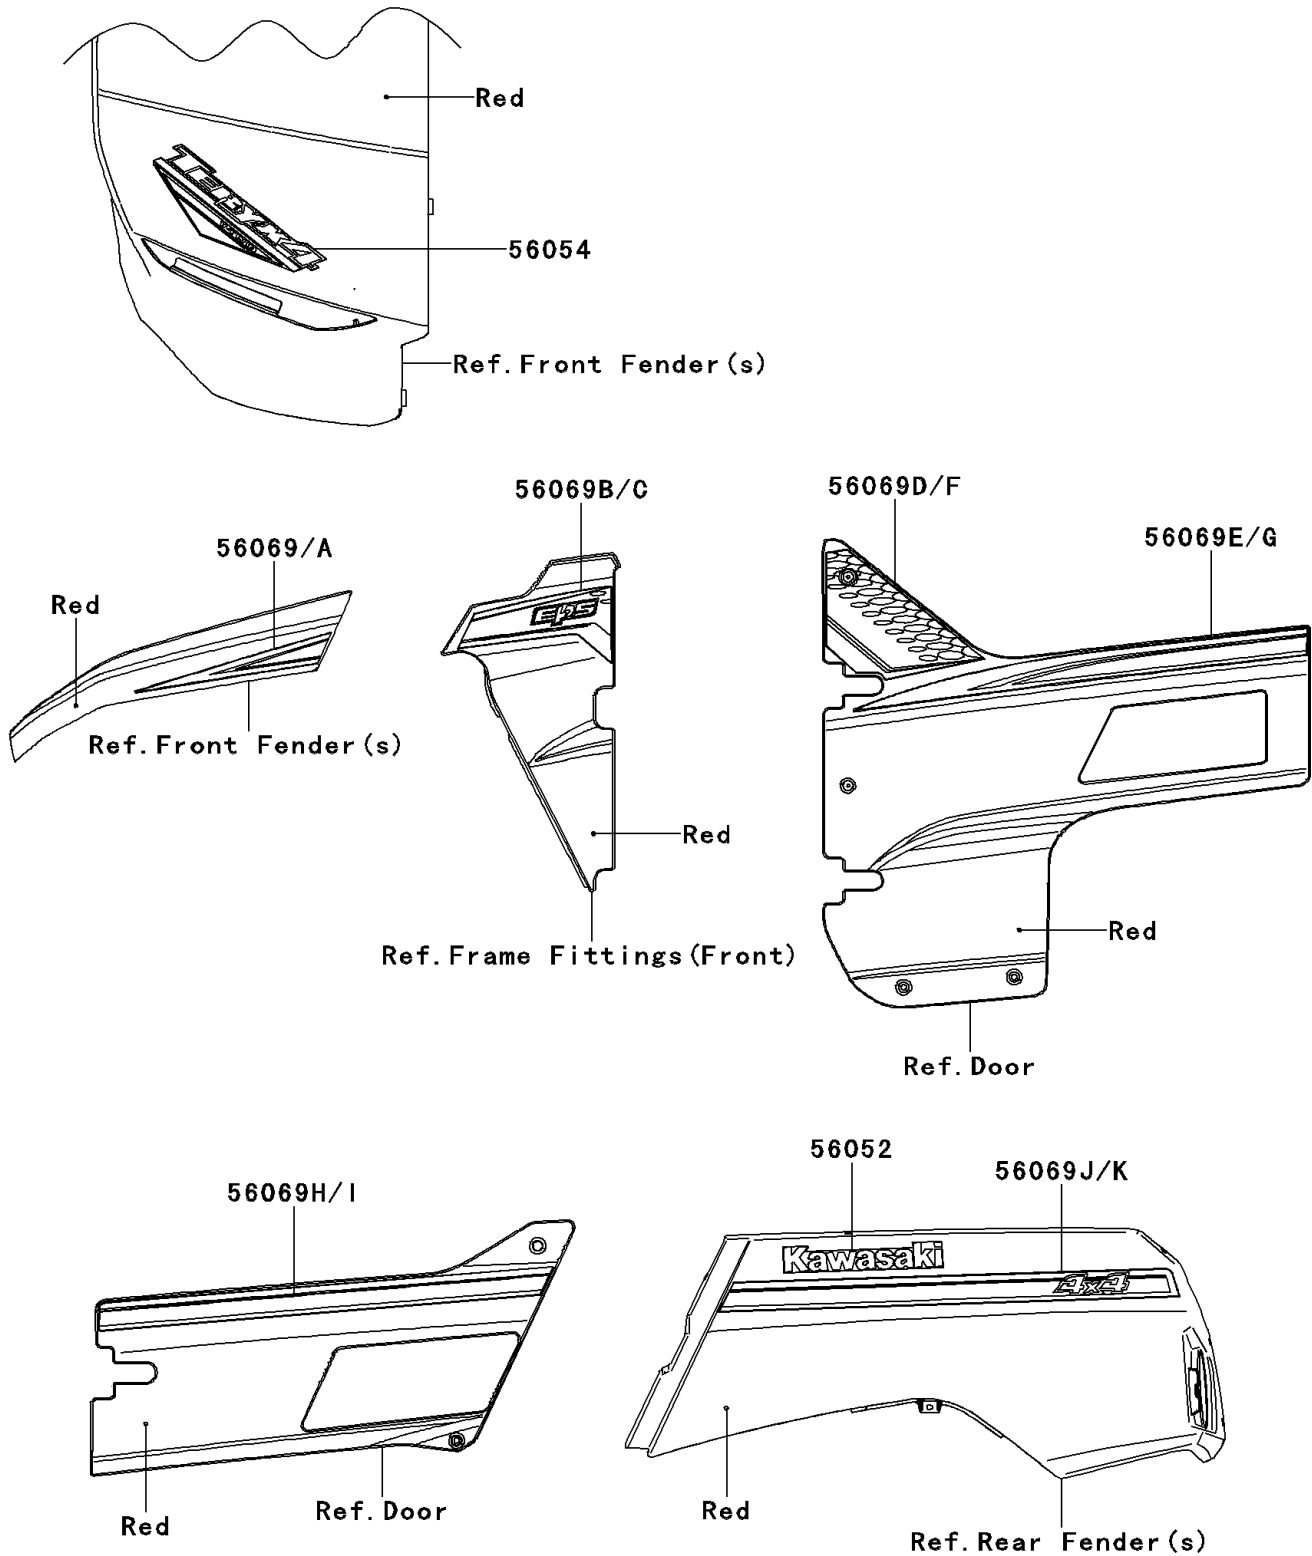

2012 TERYX4™ 750 4x4 EPS LE

PARTS DIAGRAM Decals(A.Red)(CCF)

F2861

2012 TERYX4™ 750 4x4 EPS LE

PARTS LIST

Decals(A.Red)(CCF)

ITEM NAME

PART NUMBER

QUANTITY
