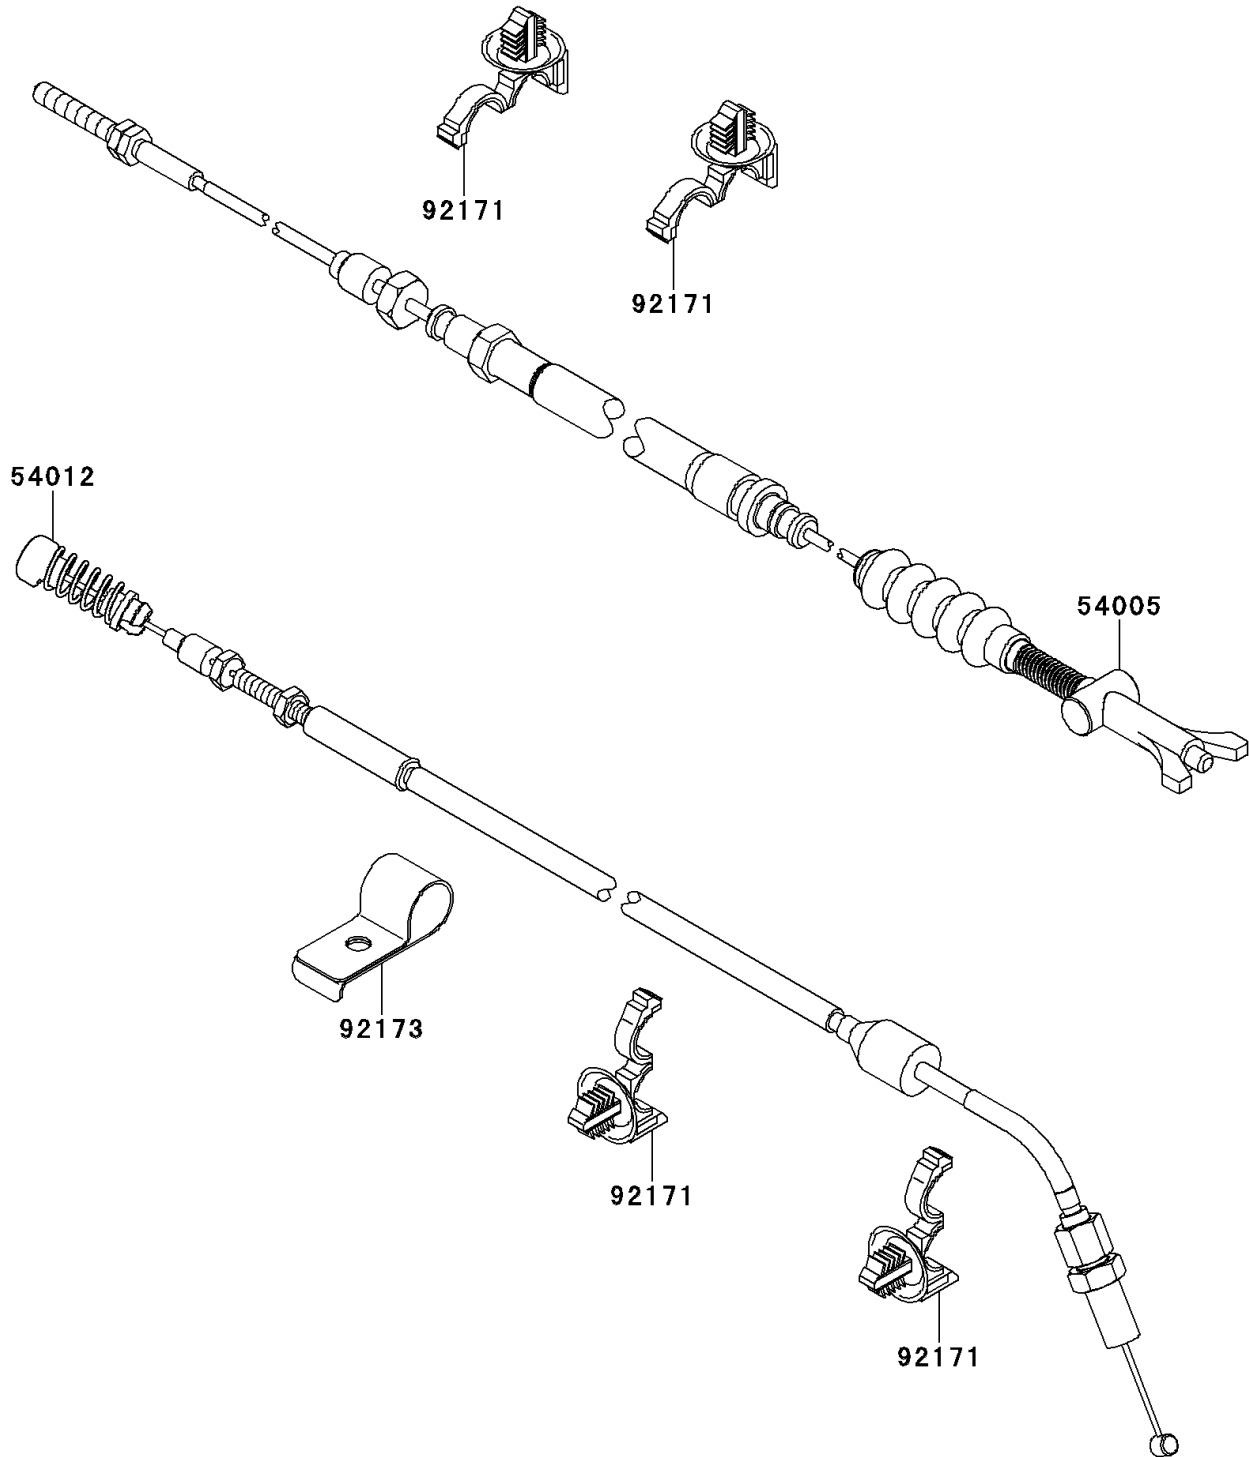

2012 TERYX4™ 750 4x4 EPS LE

PARTS DIAGRAM

Cables

F2540

2012 TERYX4™ 750 4x4 EPS LE

PARTS LIST

Cables

ITEM NAME

PART NUMBER

QUANTITY
