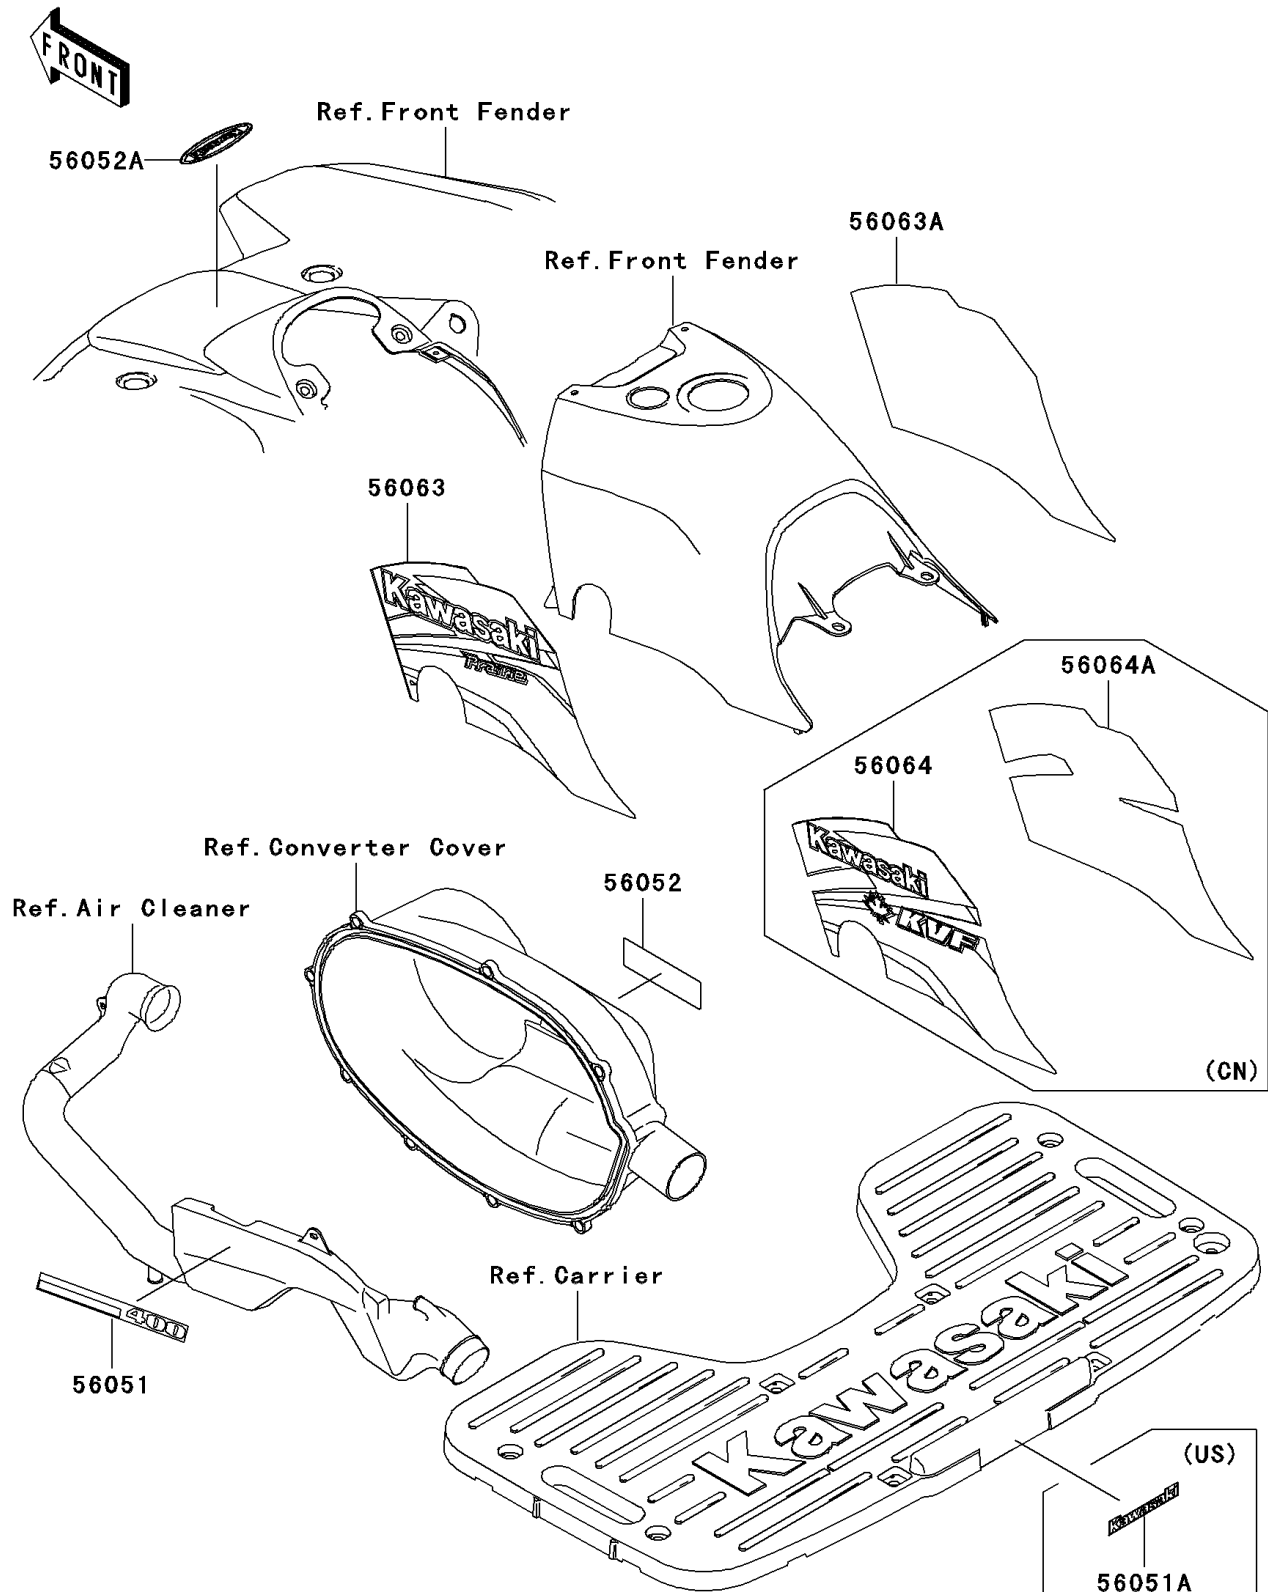

2001 Prairie 300 4X4

PARTS DIAGRAM

Decals(Red)(A3)

F2861E

2001 Prairie 300 4X4

PARTS LIST

Decals(Red)(A3)

ITEM NAME

PART NUMBER

QUANTITY
