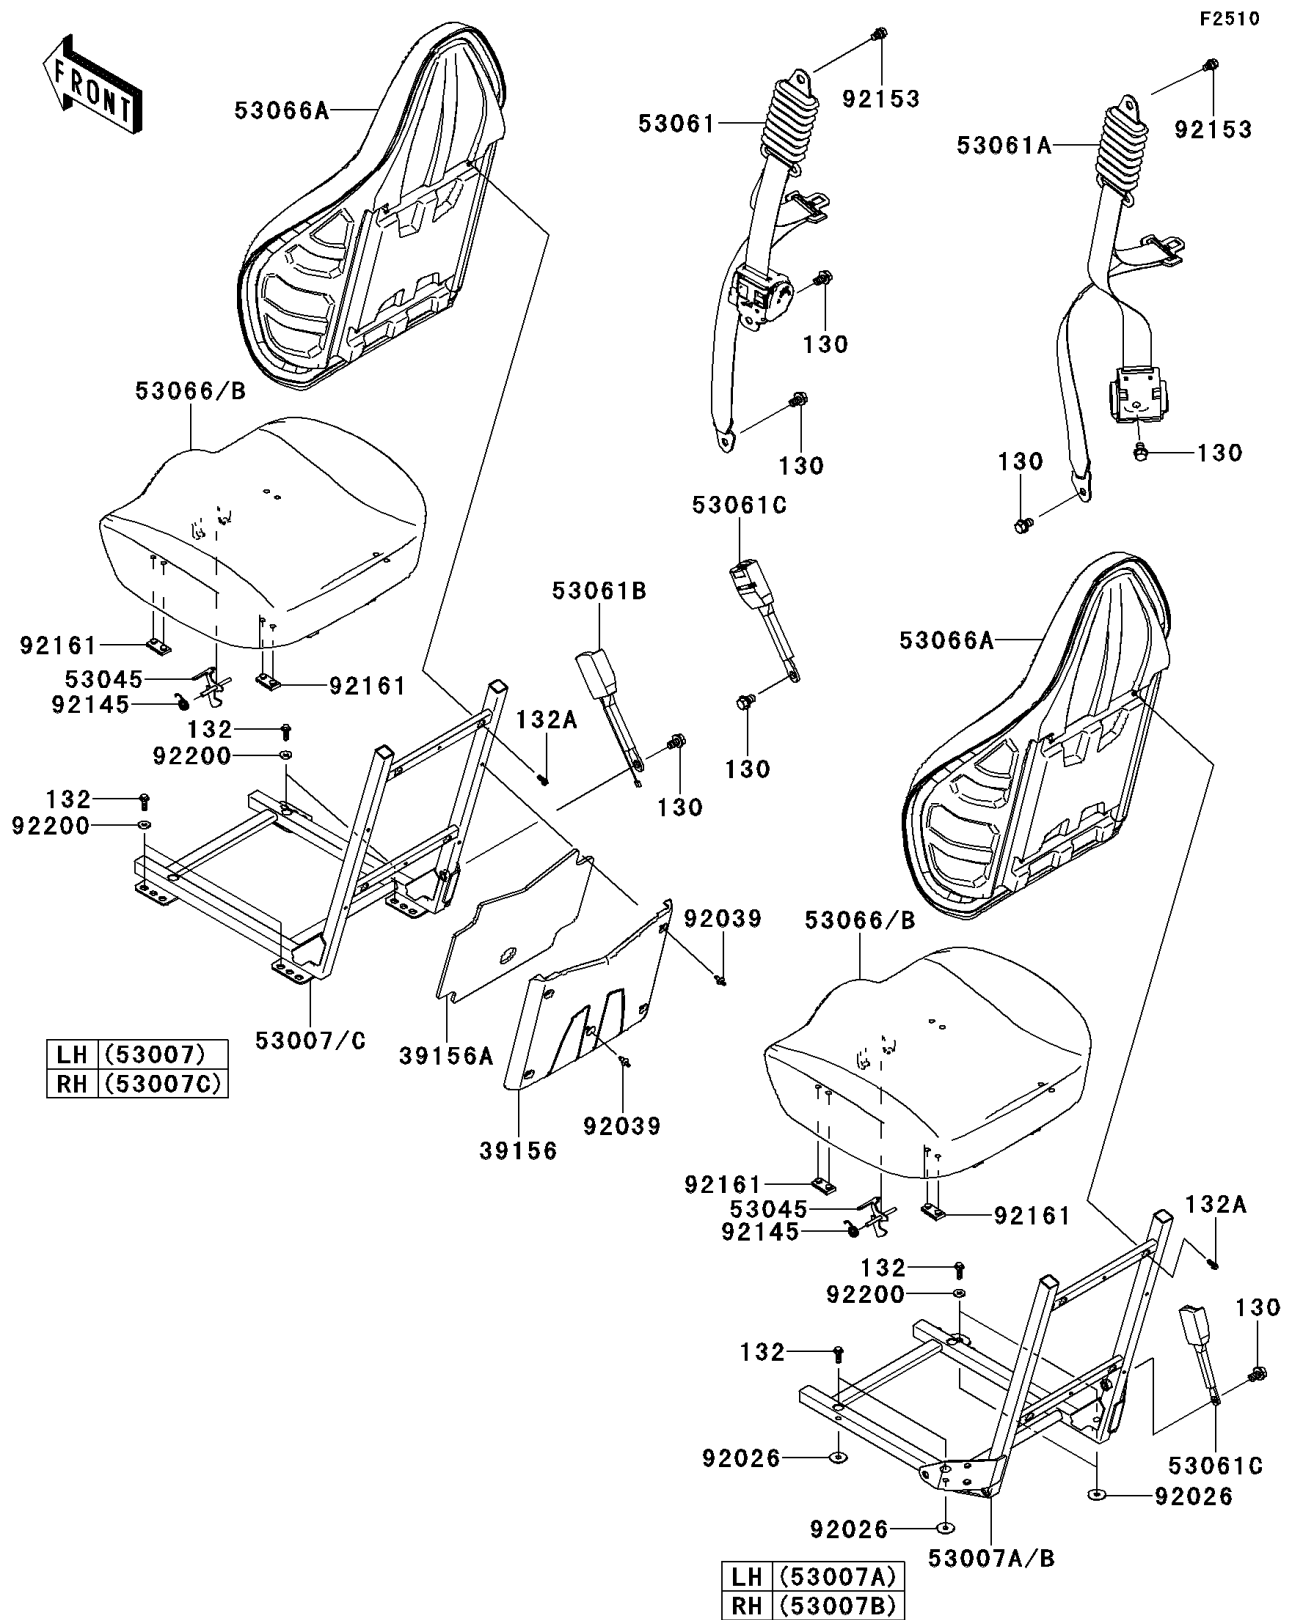

2012 TERYX4™ 750 4x4 EPS LE

PARTS DIAGRAM

Seat

2012 TERYX4™ 750 4x4 EPS LE

PARTS LIST

Seat

ITEM NAME

PART NUMBER

QUANTITY
